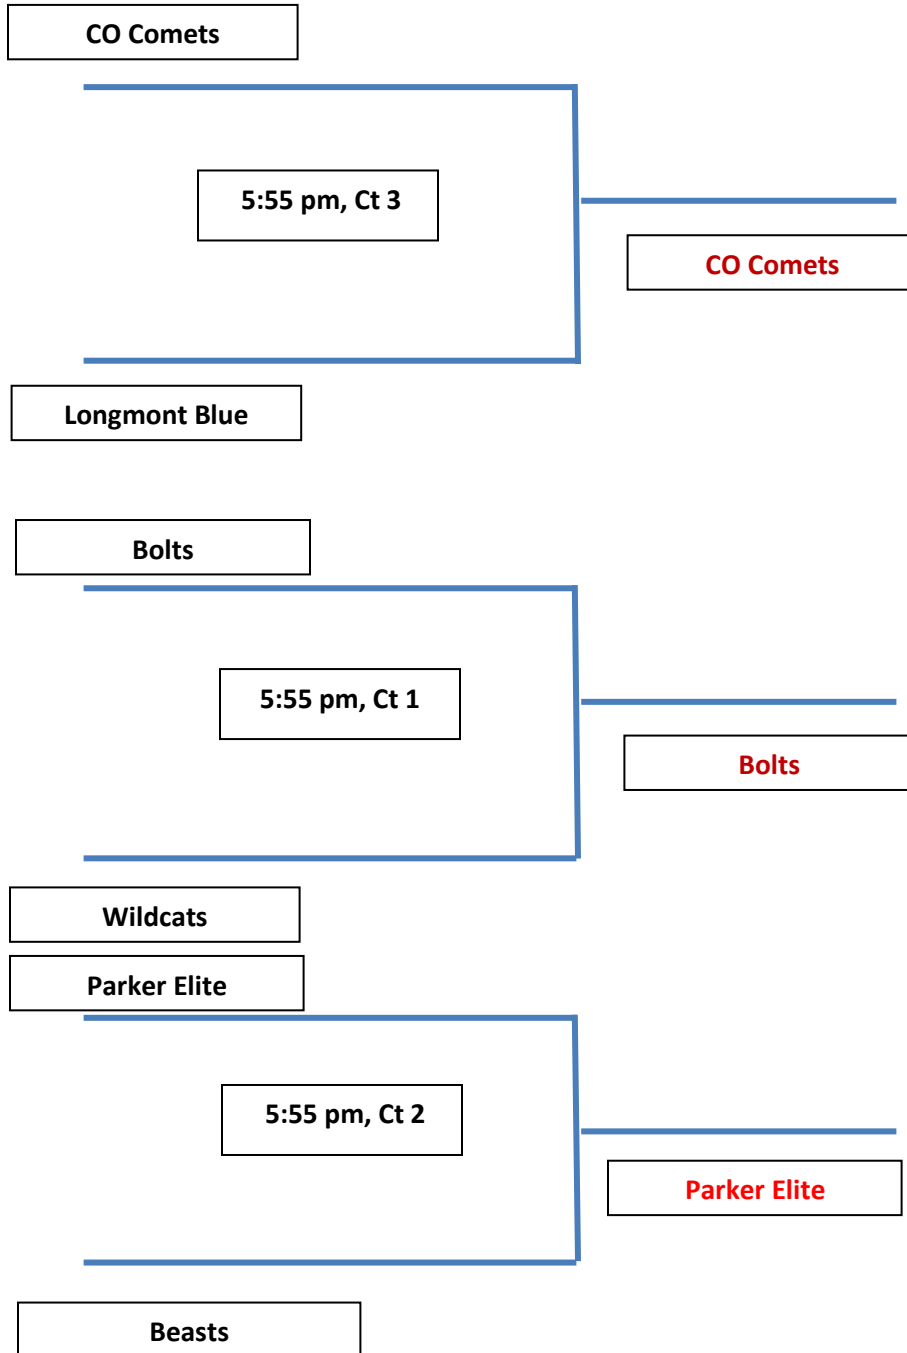

P2P2K19
WINTER BASKETBALL LEAGUE

7th Grade Girls Tier II

*Higher Seed HOME TEAM wears LIGHT JERSEYS

Pool A

Teams	Wins	Loss	+/-Pts	+/-Pts	Total	Seed
5. Lightning Bolts	1	1	-3	+3	0	2
8. Parker Premier U12 Elite	2	0	+13	+3	+16	1
9. Colorado Comets	0	2	-13	-3	-16	3

First team listed is home team and wears light jerseys

DATE	LOCATION	TIME	COURT	GAME
Saturday, March 9	P2P Sports	2:15 pm	1	(35-22)8 vs 9
Saturday, March 9	P2P Sports	3:10 pm	1	(16-13)8 vs 5
Saturday, March 9	P2P Sports	4:05 pm	1	9 vs 5(22-19)

Pool B

Teams	Wins	Loss	+/-Pts	+/-Pts	Total	Seed
6. Wildcats	1	1	+4	-5	-1	2
7. Wyoming Beasts	2	0	+15	+5	+20	1
10. Longmont Lightning Blue	0	2	-4	-15	-19	3

First team listed is home team and wears light jerseys

DATE	LOCATION	TIME	COURT	GAME
Saturday, March 9	P2P Sports	2:15 pm	2	(23-19)6 vs 10
Saturday, March 9	P2P Sports	3:10 pm	2	(40-9)7 vs 10
Saturday, March 9	P2P Sports	4:05 pm	2	(26-21)7 vs 6

IP2P2K19 **WINTER BASKETBALL LEAGUE**

7th Grade Girls Tier II

*Higher Seed HOME TEAM wears LIGHT JERSEYS