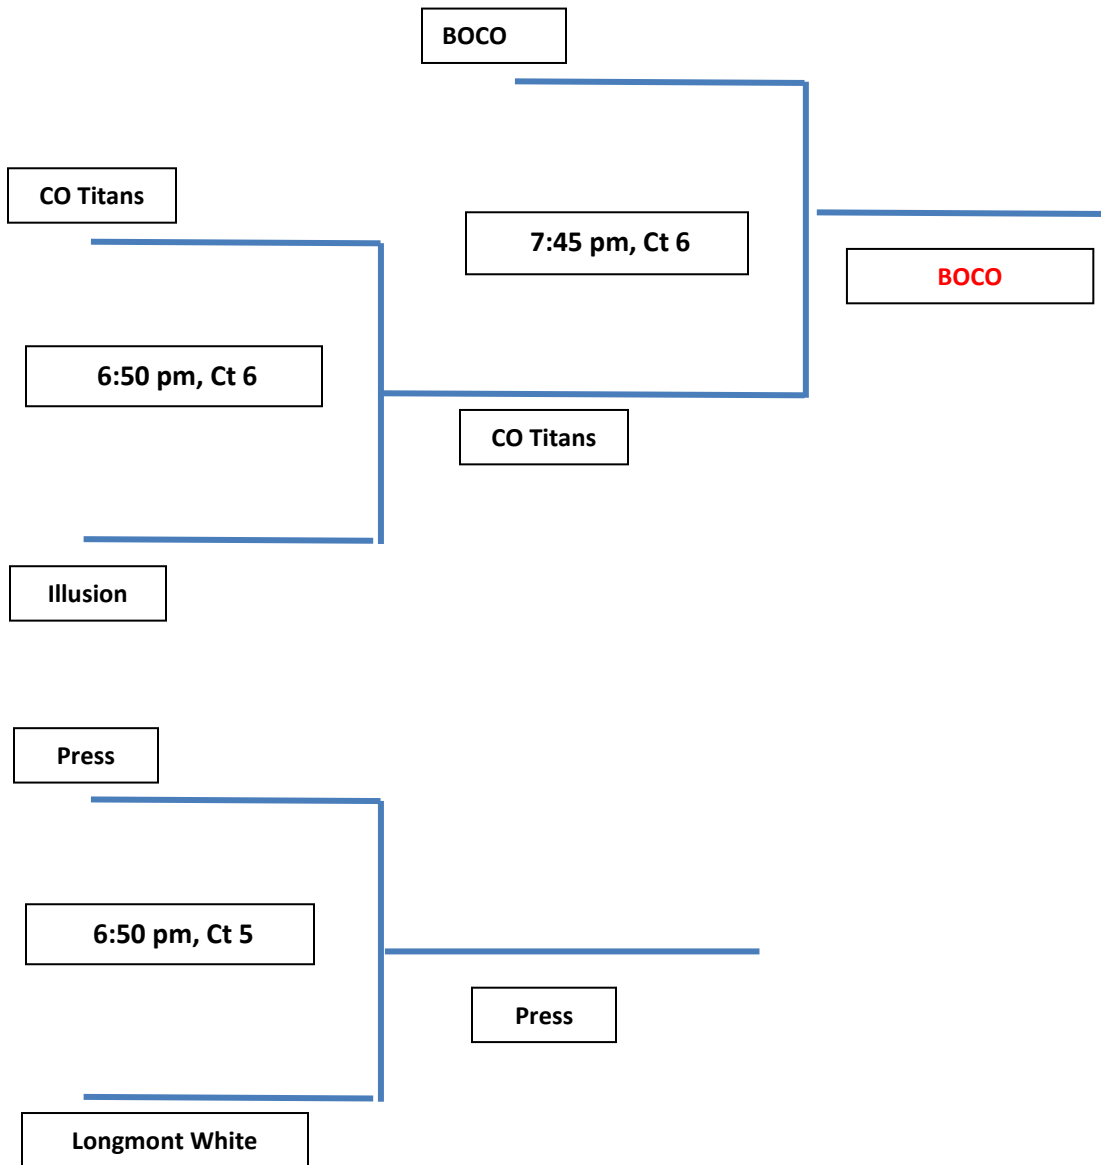

P2P2K19 WINTER BASKETBALL LEAGUE

7th Grade Girls Tier III

*Higher Seed HOME TEAM wears LIGHT JERSEYS

Teams	Wins	Losses	+/-	+/-	Total +/-	Seed
11. BOCO Select Coyotes	2	0	+1	+15	+16	1
12. Colorado Titans U13	1	1	+7	-1	+6	3
13. PRESS 2025	0	2	-7	-3	-10	4
14. Wyoming Illusion	2	0	+1	+3	+4	2
15. Longmont Lightning White	0	2	-1	-15	-16	5

Format: 4 team round robin pool play. Tie Breaker: 1. Overall records 2. Head-to-head competition 3. + or – points in each game with a max +15 points per game. 4. Total defensive points allowed

1ST TEAM LISTED IS HOME TEAM AND WEARS LIGHT COLOR JERSEY

DATE	LOCATION	TIME	COURT	GAME
Saturday, March 9	P2P Sports	2:15 pm	5	(27-20) 12 vs 13
Saturday, March 9	P2P Sports	2:15 pm	6	(15-14)14 vs 15
Saturday, March 9	P2P Sports	3:10 pm	5	12 vs 11(19-18)
Saturday, March 9	P2P Sports	3:10 pm	6	(19-16)14 vs 13
Saturday, March 9	P2P Sports	4:05 pm	5	(35-15)11 vs 15

IP2P2K19 **WINTER BASKETBALL LEAGUE**

7th Grade Girls Tier III

*Higher Seed HOME TEAM wears LIGHT JERSEYS