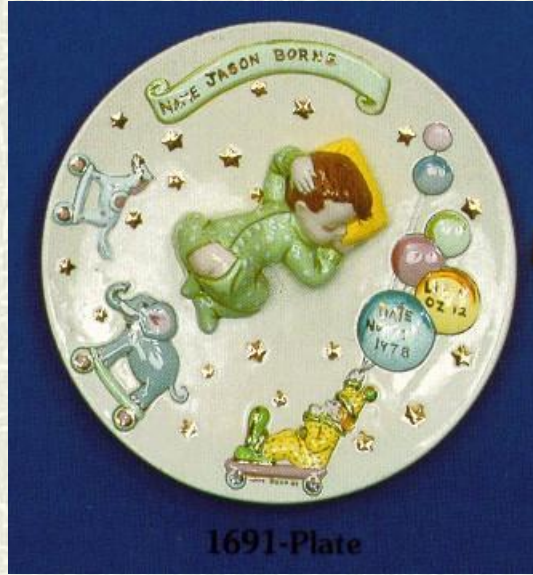

<p>A-619</p>			<p>13.80</p>
<p>Wildflower Plaque/ Platter</p>			
<p>A-620</p>	<p>Wildflower Plaque (shown above)</p>		<p>13.80</p>
<p>770</p>		<p>9 1/2 Tall</p>	<p>\$16.50</p>
<p>Bride Happy</p>			

771	 <p data-bbox="613 779 863 814">Groom Smiley</p>	9 1/2 Tall	\$16.50
Cin-Mom-135	<p data-bbox="280 831 1200 911">Plain Truncated Vase/ Pencil Holder (great piece to make into a candleholder with most of our magnet add-ons!)</p> <p data-bbox="623 953 854 989">NEW for 2015!</p>	1 High and Wide	10.80
B-11th	Picture Holder Magnet	1 High and Wide	2.00
B-12th	Teapot Magnet	2 by 1	2.00
BH-992	 <p data-bbox="589 1577 885 1612">Utility/Brush Holder</p>	8 Tall	12.60
CP-3584	Wedding Plate	8 1/2 Diameter	6.60

CE-B-28

6 1/2 Wide

4.80

Candy Dish

CE-419

7 1/2 Long
by 4 1/2
Wide

3.00

Leaf Dish

D-633	 <p> **D-633 Woven & Applique Inserts D-634 Sewing Basket Lid D-635 Sewing Basket </p> <p>Woven & Applique Inserts (for D-634, 635)</p>	4 1/2 Wide	2.10 Each
D-634, 635	Sewing Basket	5 1/2 Wide by 3 1/4 Tall	11.70
DM-293	Frog Soap Pad Holder		3.50
L-1256	 <p> 1256 Duck Plaque (Welcome Friends) 7" W - 6 lbs. </p> <p>Duck Plaque</p>	7 Wide	6.70
GENSUN-778	Sailboats Wind Chime		3.50

H-1691

8 1/2
Diameter

11.75

Baby Plate (baby in center not included)

JM-715

Seven Cameos

1.00
Each

JM-768	 <p data-bbox="570 783 911 821">Large Maple Leaf Dish</p>	8 by 9	6.75
JM-A-17	Five Cameo Pins	Assorted	4.10
LL-498	Cameos		1.00 Each
M-566	 <p data-bbox="662 1213 815 1251">Soap Dish</p>		4.50
RV-850	 <p data-bbox="613 1745 862 1782">Plain Birdhouses</p>	1 to 3 Tall	6.00 for a Set of Four
SKY-JK-756	Saguaro Cactus Soap Pump		9.00