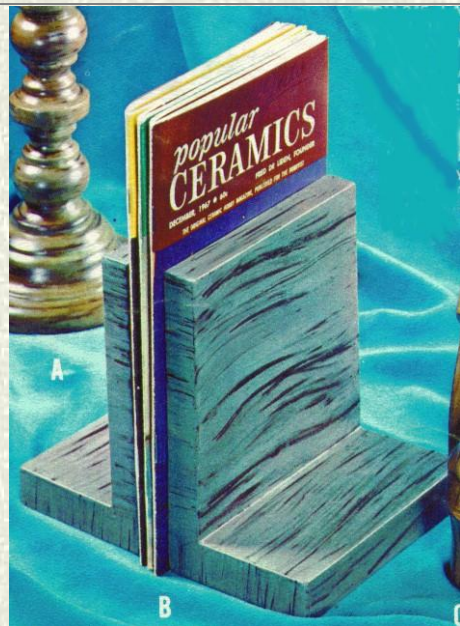

<p>ALB-1031</p>	 <p>Two Plaques (Acorn & Heart, shown on Bunny, not included)</p>	<p>2 ⁵/₈ by 3 1/2 Wide</p>	<p>4.20 (set)</p>
<p>ALB-C-22</p>	 <p>Small Planter Back Book</p>	<p>3 ³/₈ by 5 1/4</p>	<p>5.90</p>
<p>SK-475</p>	<p>Four Wedding Charms or Ornaments: Groom, Wedding Bells Nameplate, Heart with Ring, & Bride</p>		<p>8.00 (set)</p>

#A-228
*Ornament
Not Included

Any
Ornament
can be
used for
the
handle

#A-333

#A-333
3 1/4" H

A-333

3 1/4 High 3.60

Ornament Bell Bottom

DM-245

6.30
Each

Large Bookend

Spring

Summer

Autumn

Winter

B-83, 84,
92, 93

All 13
Diameter

62.60

Large Four Seasons Plates Set

B-83	Winter Plate	13 Diameter	17.40
B-84	Spring Plate	13 Diameter	17.40
B-92	Summer Plate	13 Diameter	17.40
B-93	Fall Plate	13 Diameter	17.40