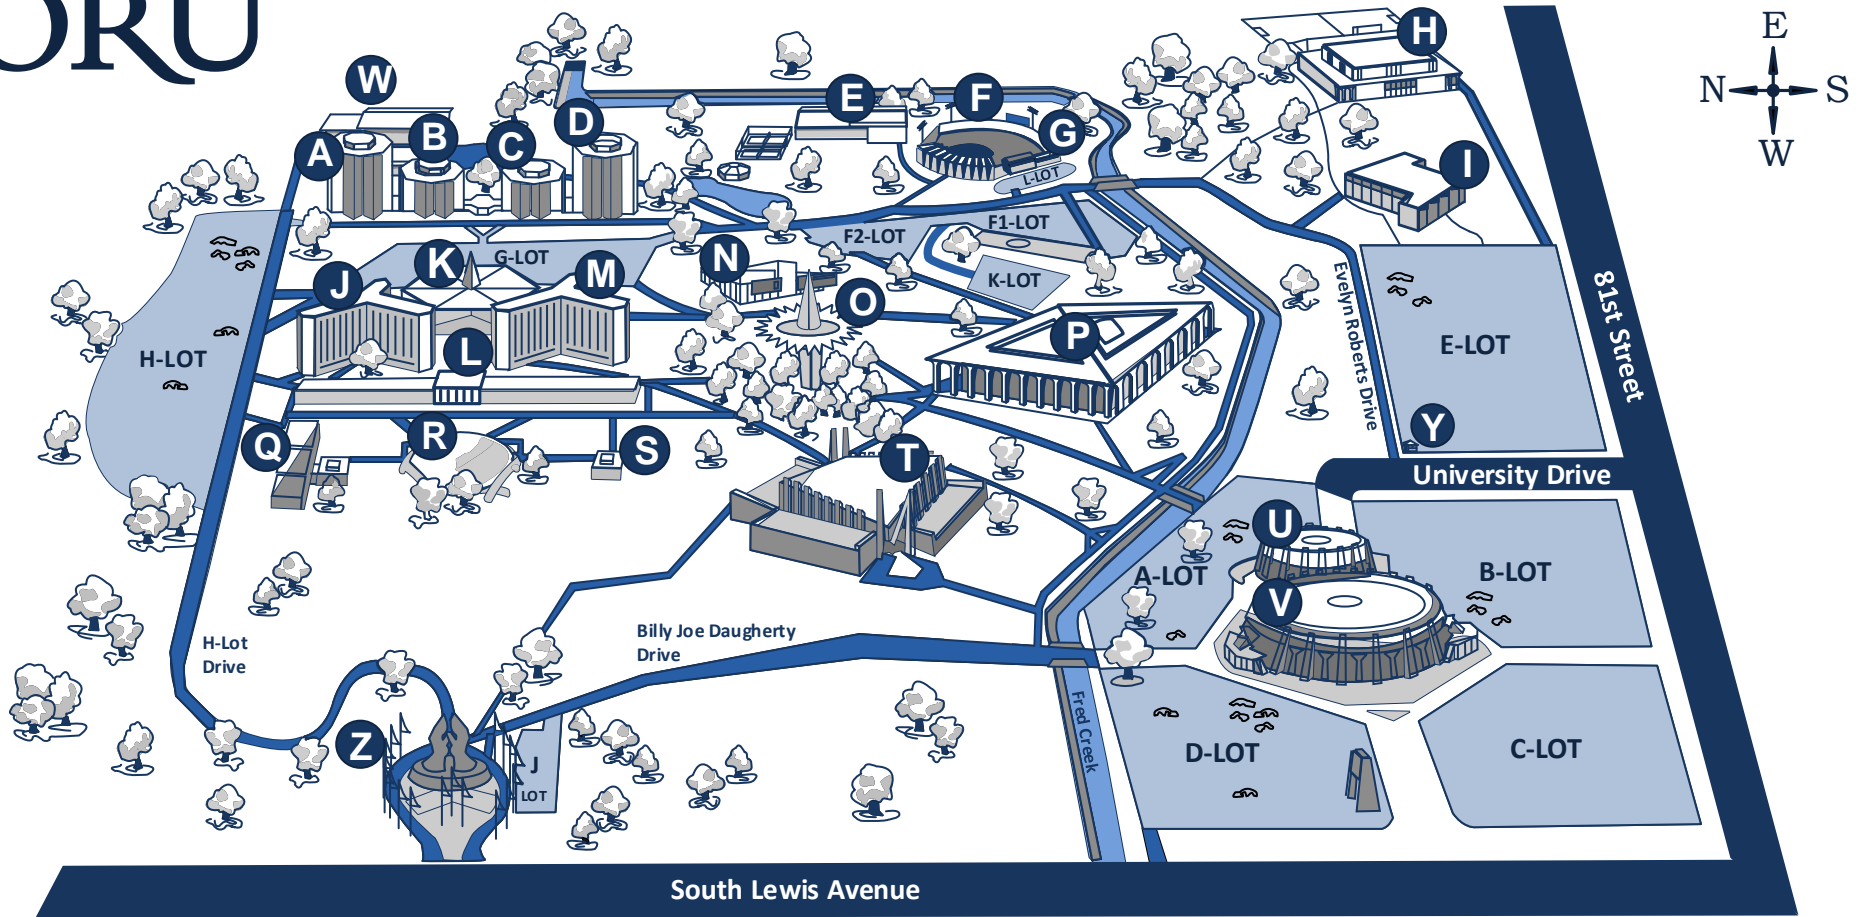

ORU

- A. Michael Cardone Hall "Michael"
- B. Wesley Luehring Hall "Wesley"
- C. Susie Vinson Hall "Susie"
- D. Frances Cardone Hall "Frances"
- E. H.A. Chapman Indoor Practice Facility
- F. J.L. Johnson Stadium
- G. Burkhart Family Strength & Conditioning Center
- H. Kenneth H. Cooper Aerobics Center "AC" & Case Soccer Complex
- I. Stovall Administrative Center "Stovall"
- J. Ellis Melvin Roberts Hall "EMR"
- K. Hamill Center (Security/Fireside Room/ Cafeteria)
- L. Timko-Barton Hall "Timko"

- M. Claudius Priscilla Roberts Hall "Claudius"
International Center Office
- N. Armand Hammer Alumni-Student Center "Student Center"
- O. Prayer Tower
- P. Learning Resources Center "LRC" & Graduate Center "GC"
- Q. Gabrielle Christian Salem Hall
- R. Howard Auditorium "Howard"
- S. Braxton Annex
- T. Christ's Chapel "Chapel"
- U. Global Learning Center "GLC"
- V. Mabee Center
- W. Lloyd "Rocky" Roberts Maintenance Facility
- Y. Information Center
- Z. Billy Joe Daugherty Circle