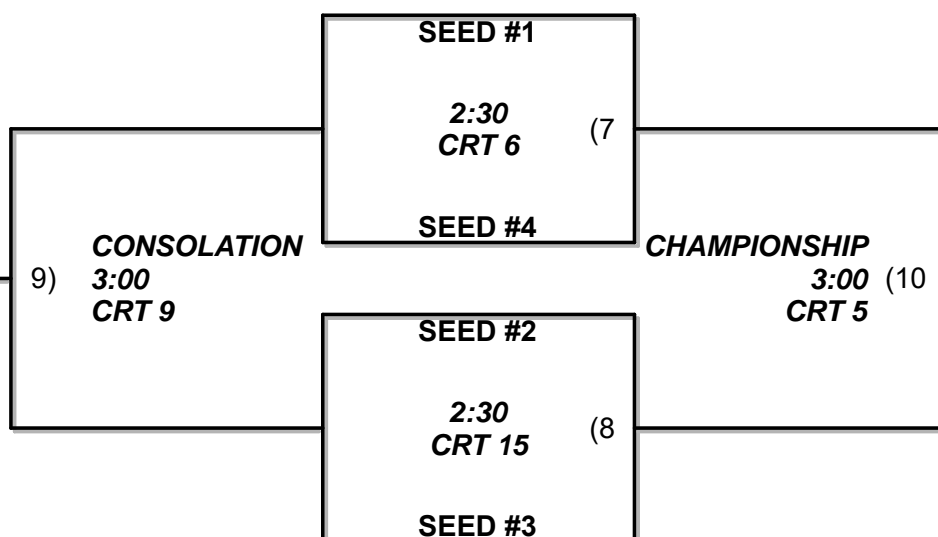

GIRLS 9TH & 10TH

Round 1				
Game			Time	Location
1	Shooting Stars	vs. Pimpin Aint Easy	10:00	CRT 20
2	Flathead Aces	vs. Cougars	10:00	CRT 21

Round 2				
Game			Time	Location
3	Pimpin Aint Easy	vs. Flathead Aces	11:00	CRT 5
4	Cougars	vs. Shooting Stars	11:00	CRT 6

Round 3				
Game			Time	Location
5	Shooting Stars	vs. Flathead Aces	12:00	CRT 7
6	Cougars	vs. Pimpin Aint Easy	12:00	CRT 26

MissionValley3on3.com

Find us on: **facebook.**

[facebook.com/missionvalley3on3.com](https://www.facebook.com/missionvalley3on3.com)