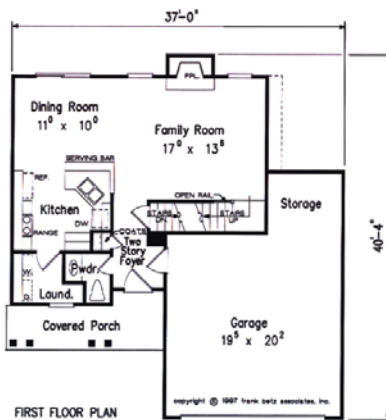

ANOTHER QUALITY BUILT TROY DAVIS HOME

DRUMMOND

| | |
|--------------|---------------------|
| Main | 628 Sq.Ft. |
| Second | 743 Sq.Ft. |
| Total | 1,371 Sq.Ft. |
| 3-Car Garage | 770 Sq.Ft. |

All prices and information are subject to change without prior notice.