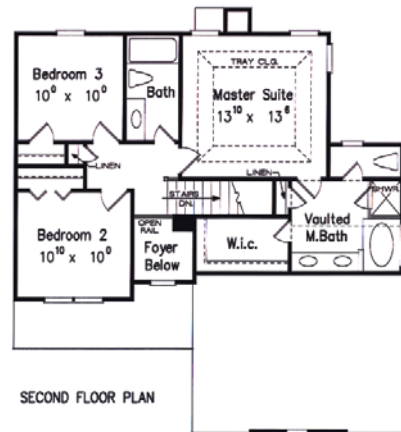

ANOTHER QUALITY BUILT TROY DAVIS HOME

DRUMMOND

| | |
|--------------|---------------------|
| Main | 628 Sq.Ft. |
| Second | 743 Sq.Ft. |
| Total | 1,371 Sq.Ft. |
| 3-Car Garage | 770 Sq.Ft. |

All prices and information are subject to change without prior notice.