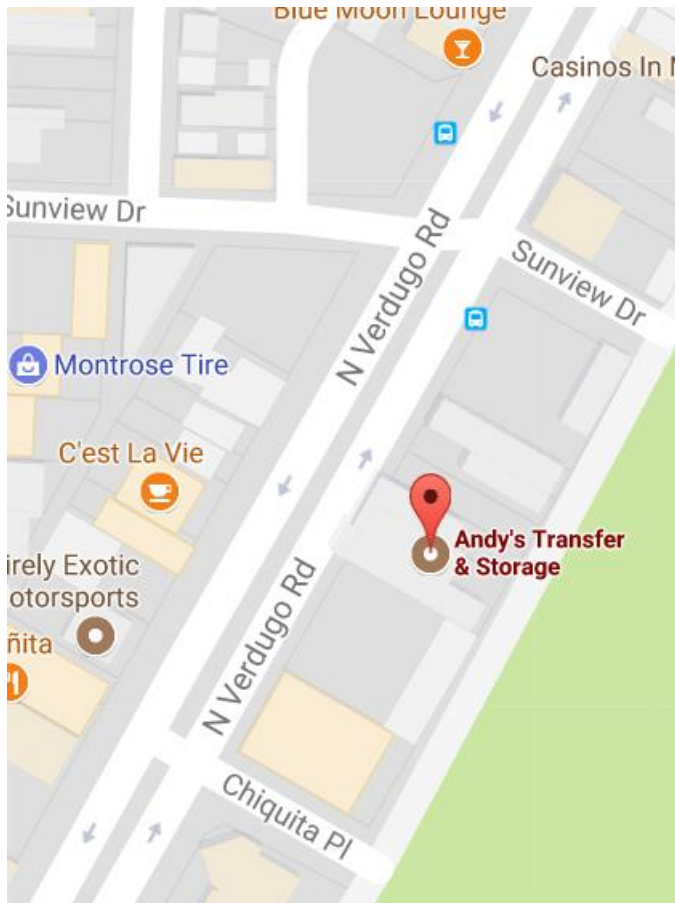

La Canada SU 412
Fall Product Pick Up - 2017

Andy's Transfer & Storage
3464 N Verdugo Rd
Glendale, CA 91208

Pick Up Times between 9:20 am – 11:30 am

Sign up at the following link for your time:

<https://www.signupgenius.com/go/30e0b4bacac29a0fd0-delivery>

Contact: Kendra Short (818) 634-3918 cell

DO NOT GO HERE
(this is LOT 2 and other Service
Units are using this)

Exit (right turn only)
onto Verdugo Rd

LOT 1

Enter LOT 1
from the alley

Enter onto Chiquita Pl
from Verdugo Rd

Turn up the alley

Google

Imagery ©2017 Google, Map data ©2017