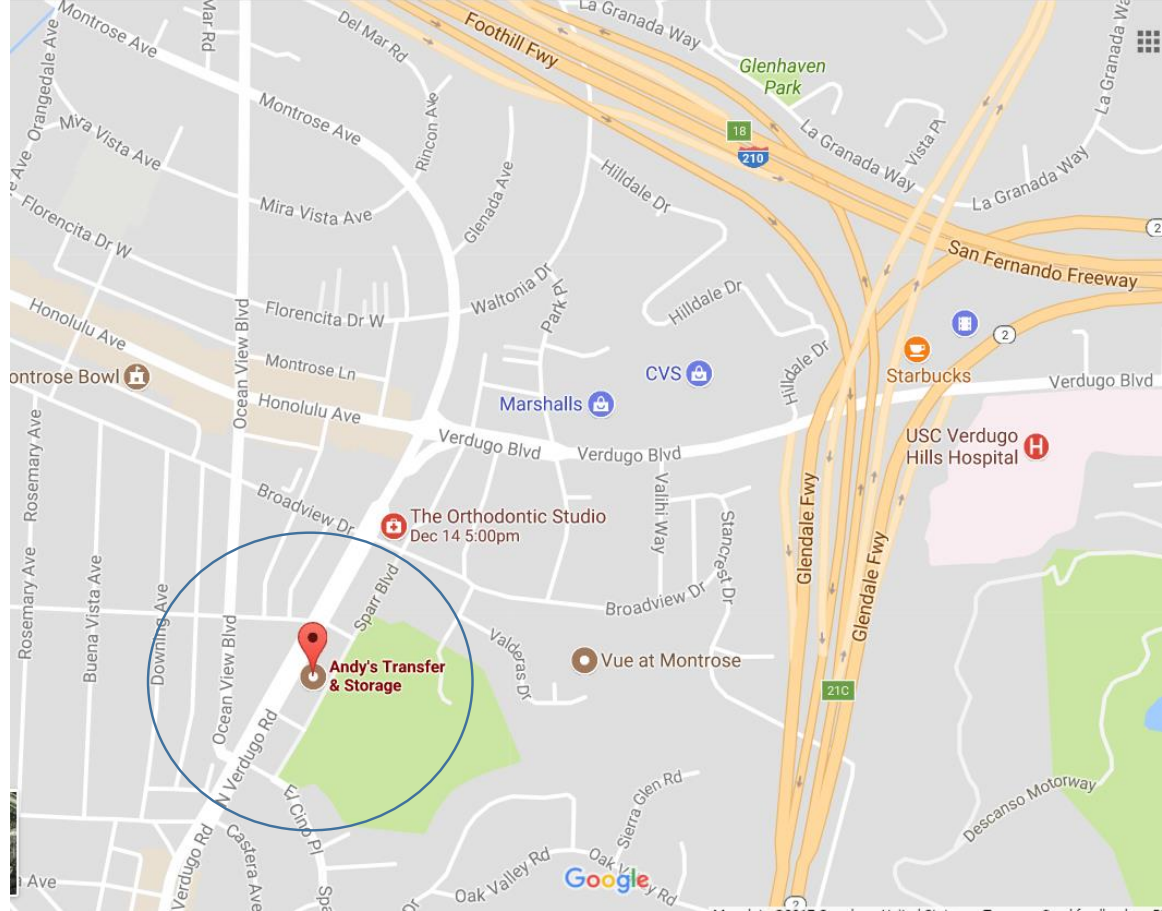

La Canada SU 412
Fall Product Pick Up - 2017

Andy's Transfer & Storage
3464 N Verdugo Rd
Glendale, CA 91208

Pick Up Times between 9:20 am – 11:30 am

Sign up at the following link for your time:

<https://www.signupgenius.com/go/30e0b4bacac29a0fd0-delivery>

Contact: Kendra Short (818) 634-3918 cell

DO NOT GO HERE
(this is LOT 2 and other Service
Units are using this)

Exit (right turn only)
onto Verdugo Rd

LOT 1

Enter LOT 1
from the alley

Enter onto Chiquita Pl
from Verdugo Rd

Turn up the alley

Google

Imagery ©2017 Google, Map data ©2017