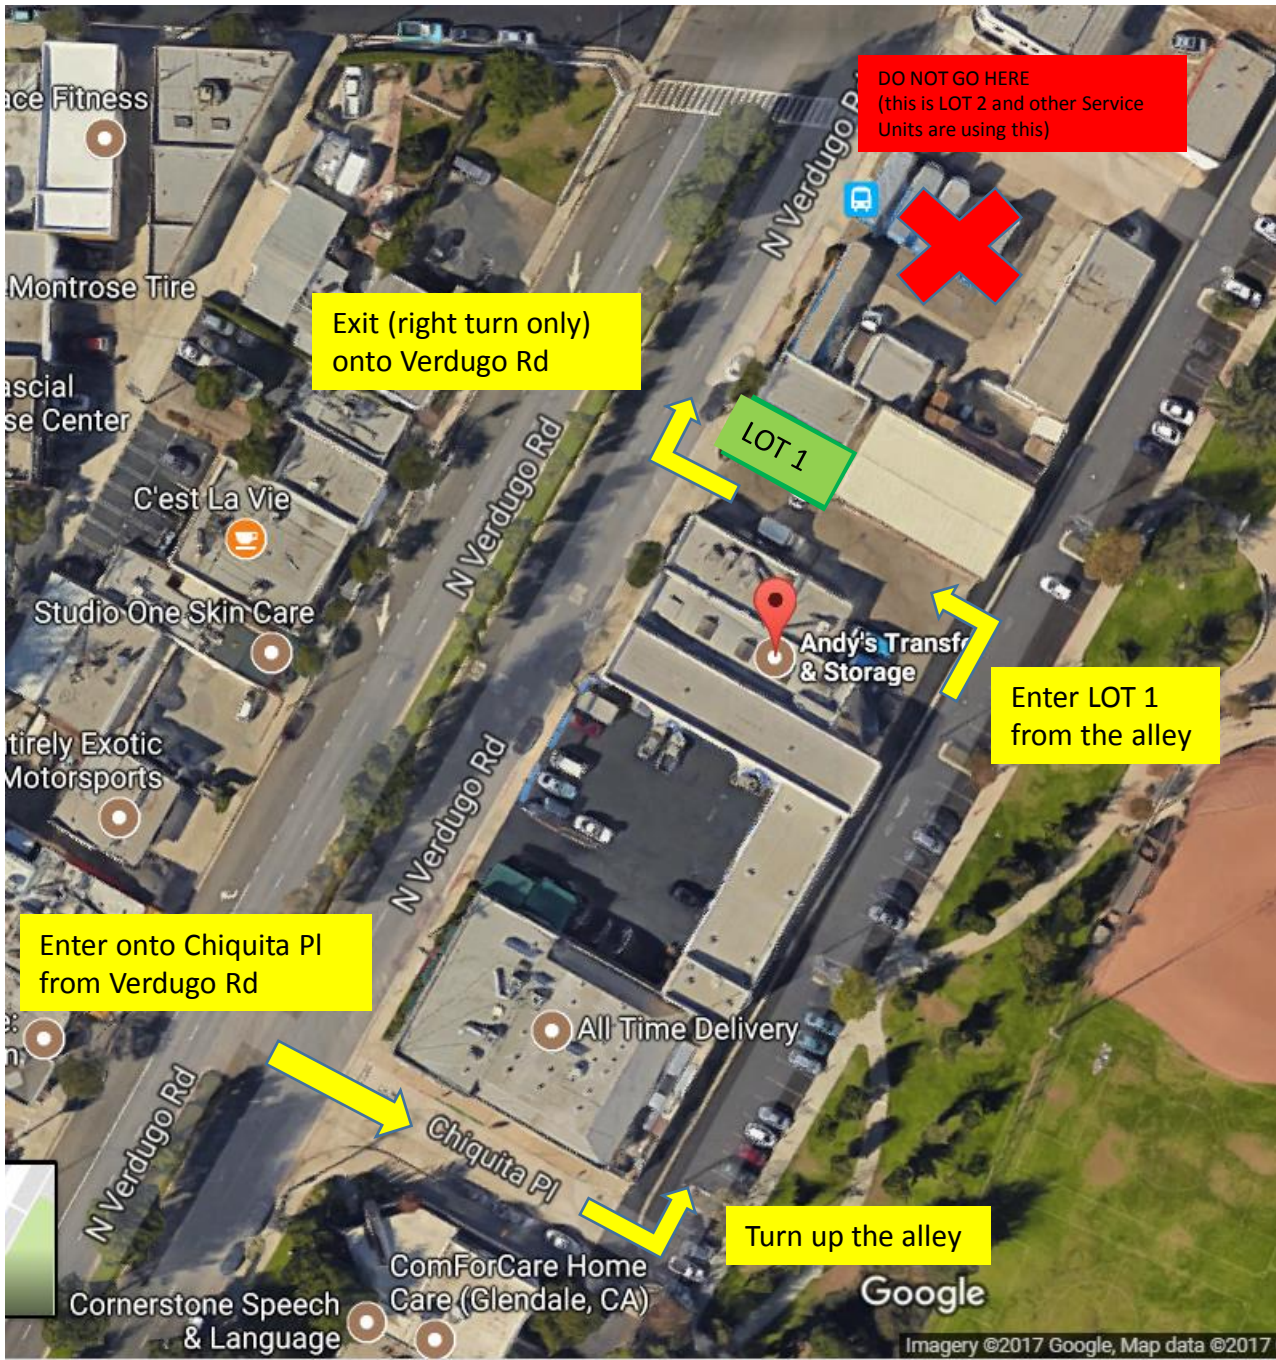

La Canada SU 412
Fall Product Pick Up - 2017

Andy's Transfer & Storage
3464 N Verdugo Rd
Glendale, CA 91208

Pick Up Times between 9:20 am – 11:30 am

Sign up at the following link for your time:

<https://www.signupgenius.com/go/30e0b4bacac29a0fd0-delivery>

Contact: Kendra Short (818) 634-3918 cell

DO NOT GO HERE
(this is LOT 2 and other Service
Units are using this)

Exit (right turn only)
onto Verdugo Rd

LOT 1

Enter LOT 1
from the alley

Enter onto Chiquita Pl
from Verdugo Rd

Turn up the alley

Google

Imagery ©2017 Google, Map data ©2017