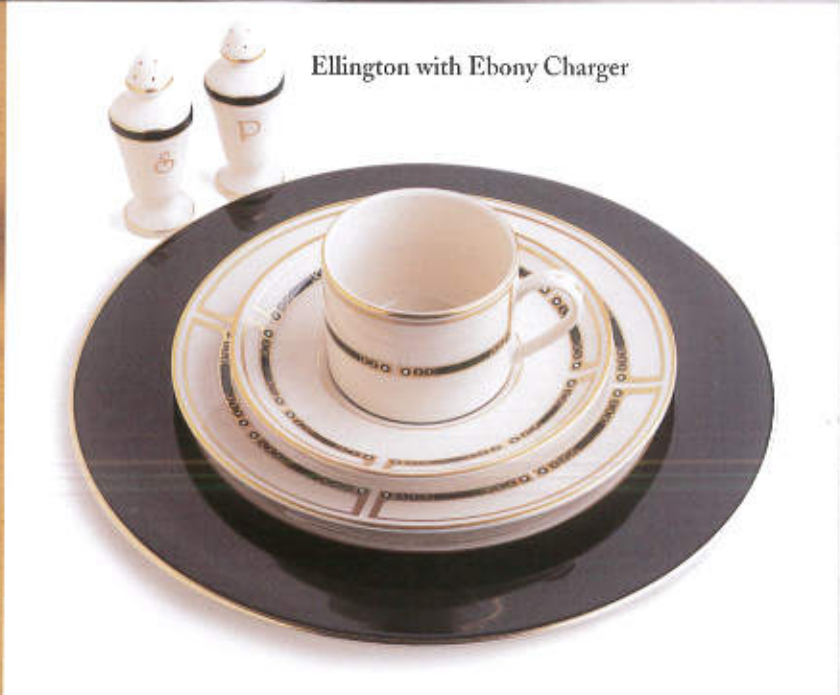

Reflection

Illusion

Platinum Bracelet with Constellation Platinum Salad/Dessert

Gold Bracelet with Constellation Gold Salad/Dessert

Custom Burgundy and Gold Service with Gold Bracelet Tulip Bowl

This client selected our Geneva pattern, then added a green band to match their environment

Black Sapphire

Ellington with Ebony Charger

Richmond with Ensemble Gold Salad/Dessert

Gold Horizon with Constellation Gold Salad/Dessert

Custom Green and Platinum Banding with Purple and Platinum Service Plate