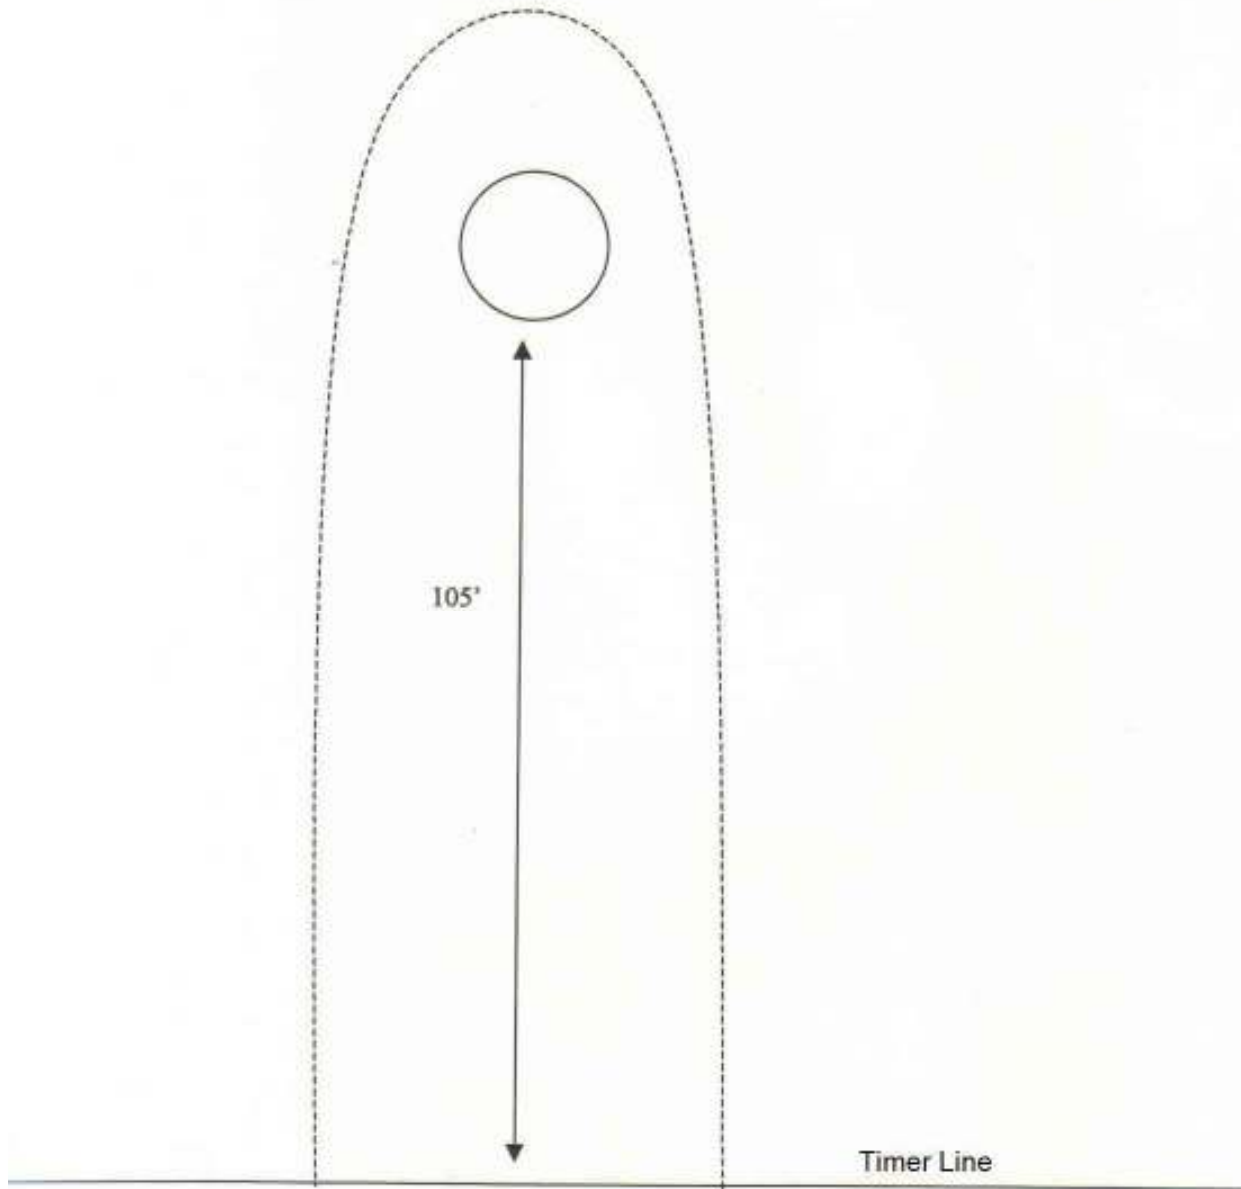

Rescue Race

Large Barrel =

May be run left or Right