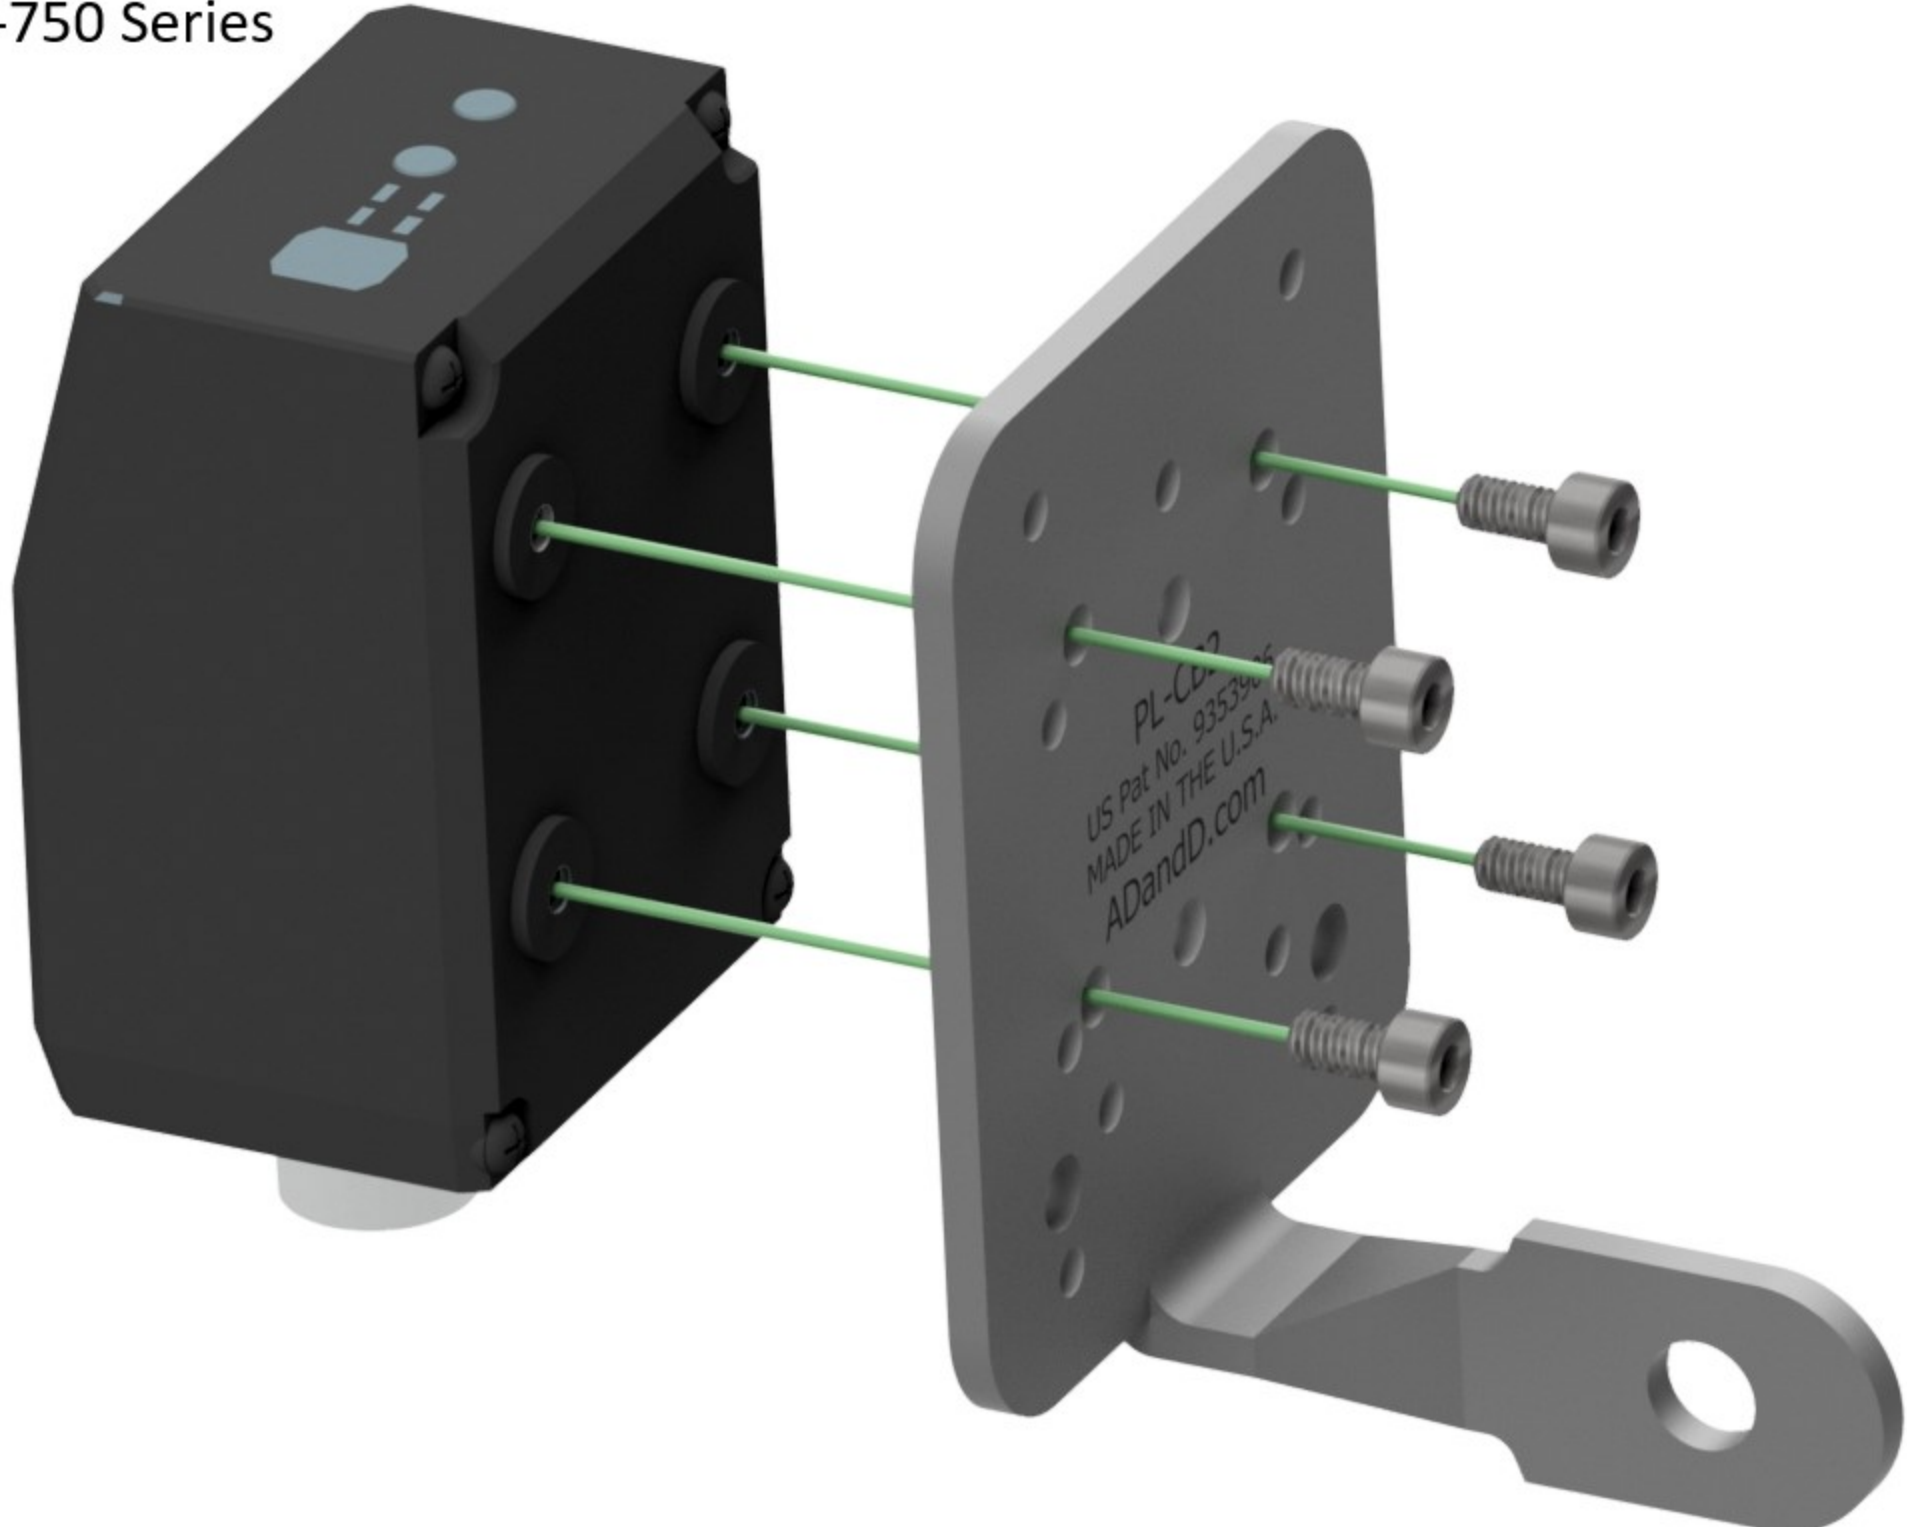

# ADandD Pop-Link #PL-CB2

Mounting for Keyence SR-750 Series

Included Hardware

(4) M4-.7 X 8mm Lg SHCS