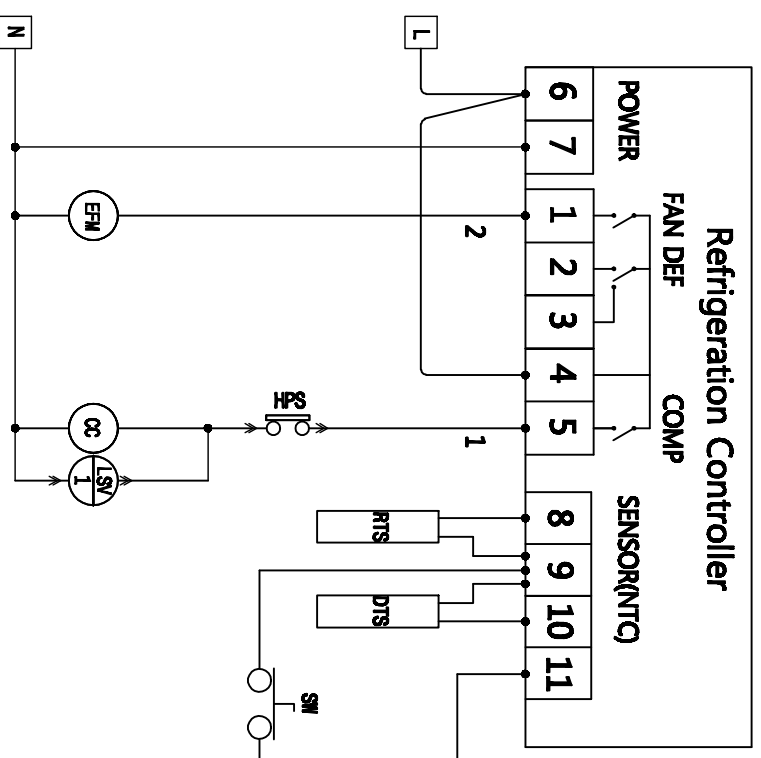

Electrical Wiring Diagram

Model : IQT031MRA

Factory Wiring _____ Field Wiring - - - - -

LEGEND

CC (C1)	COMPRESSOR CONTACTOR	CCH	CRANKCASE HEATER	DTS	DEFROST TEMPERATURE SENSOR
CFM	CONDENSER FAN MOTOR	RTS	ROOM THERMOSTAT SENSOR	GND	GROUND
EFM	EVAPORATOR FAN MOTOR	SW	ON/OFF SWITCH		
HPS	HIGH PRESSURE SWITCH	SR	START RELAY		
HPC	HIGH PRESSURE CONTACTOR	RC	RUN CAPACITOR		
LSV	LIQUID SOLENOID VALVE	SC	START CAPACITOR		