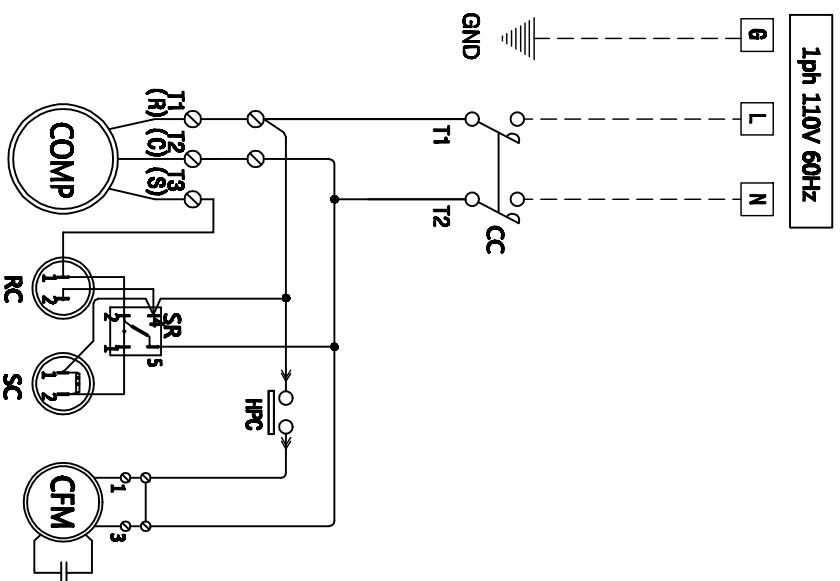

Electrical Wiring Diagram

Model : IQT031MRA

Factory Wiring _____ Field Wiring - - - - -

LEGEND

CC (C1)	COMPRESSOR CONTACTOR	CCH	CRANKCASE HEATER	DTS	DEFROST TEMPERATURE SENSOR
CFM	CONDENSER FAN MOTOR	RTS	ROOM THERMOSTAT SENSOR	GND	GROUND
EFM	EVAPORATOR FAN MOTOR	SW	ON/OFF SWITCH		
HPS	HIGH PRESSURE SWITCH	SR	START RELAY		
HPC	HIGH PRESSURE CONTACTOR	RC	RUN CAPACITOR		
LSV	LIQUID SOLENOID VALVE	SC	START CAPACITOR		