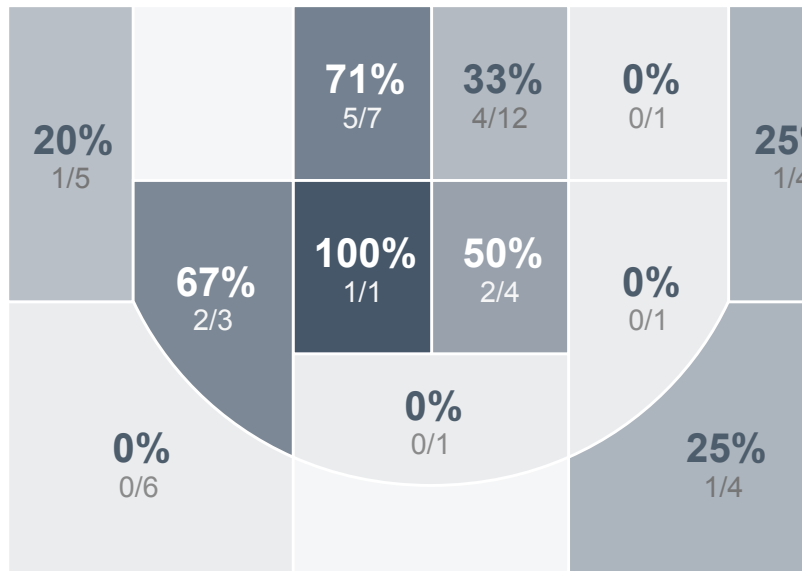

Rapid City Central High School