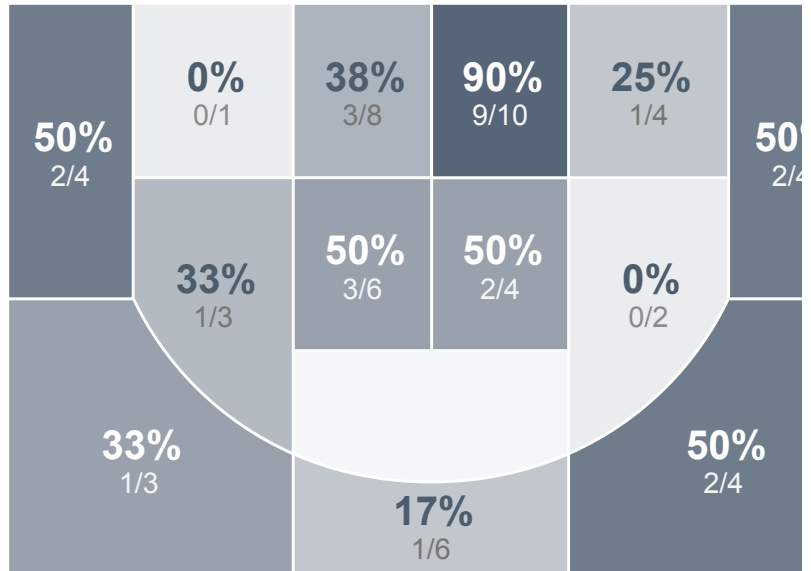

Team Stats

	LHS	RCCHS
FG Made/Attempted	27/59	17/49
Field Goal %	45.8%	34.7%
Effective Field Goal %	52.5%	37.8%
2FG Made/Attempted	19/38	14/30
2FG %	50.0%	46.7%
3FG Made/Attempted	8/21	3/19
3FG %	38.1%	15.8%
FT Made/Attempted	4/10	10/18
Free Throw %	40.0%	55.6%
Points Per Possession	0.97	0.69
Transition Points	12	11
Points Off Turnovers	22	9
Second Chance Points	13	8
Points in the Paint	34	24
Offensive Rebounds	12	11
Defense Rebounds	24	24
Assists	14	12
Deflections	10	6
Steals	8	11
Blocks	0	1
Turnovers	16	22
Personal Fouls	17	16
Charges Taken	1	0

Girls' Varsity Basketball