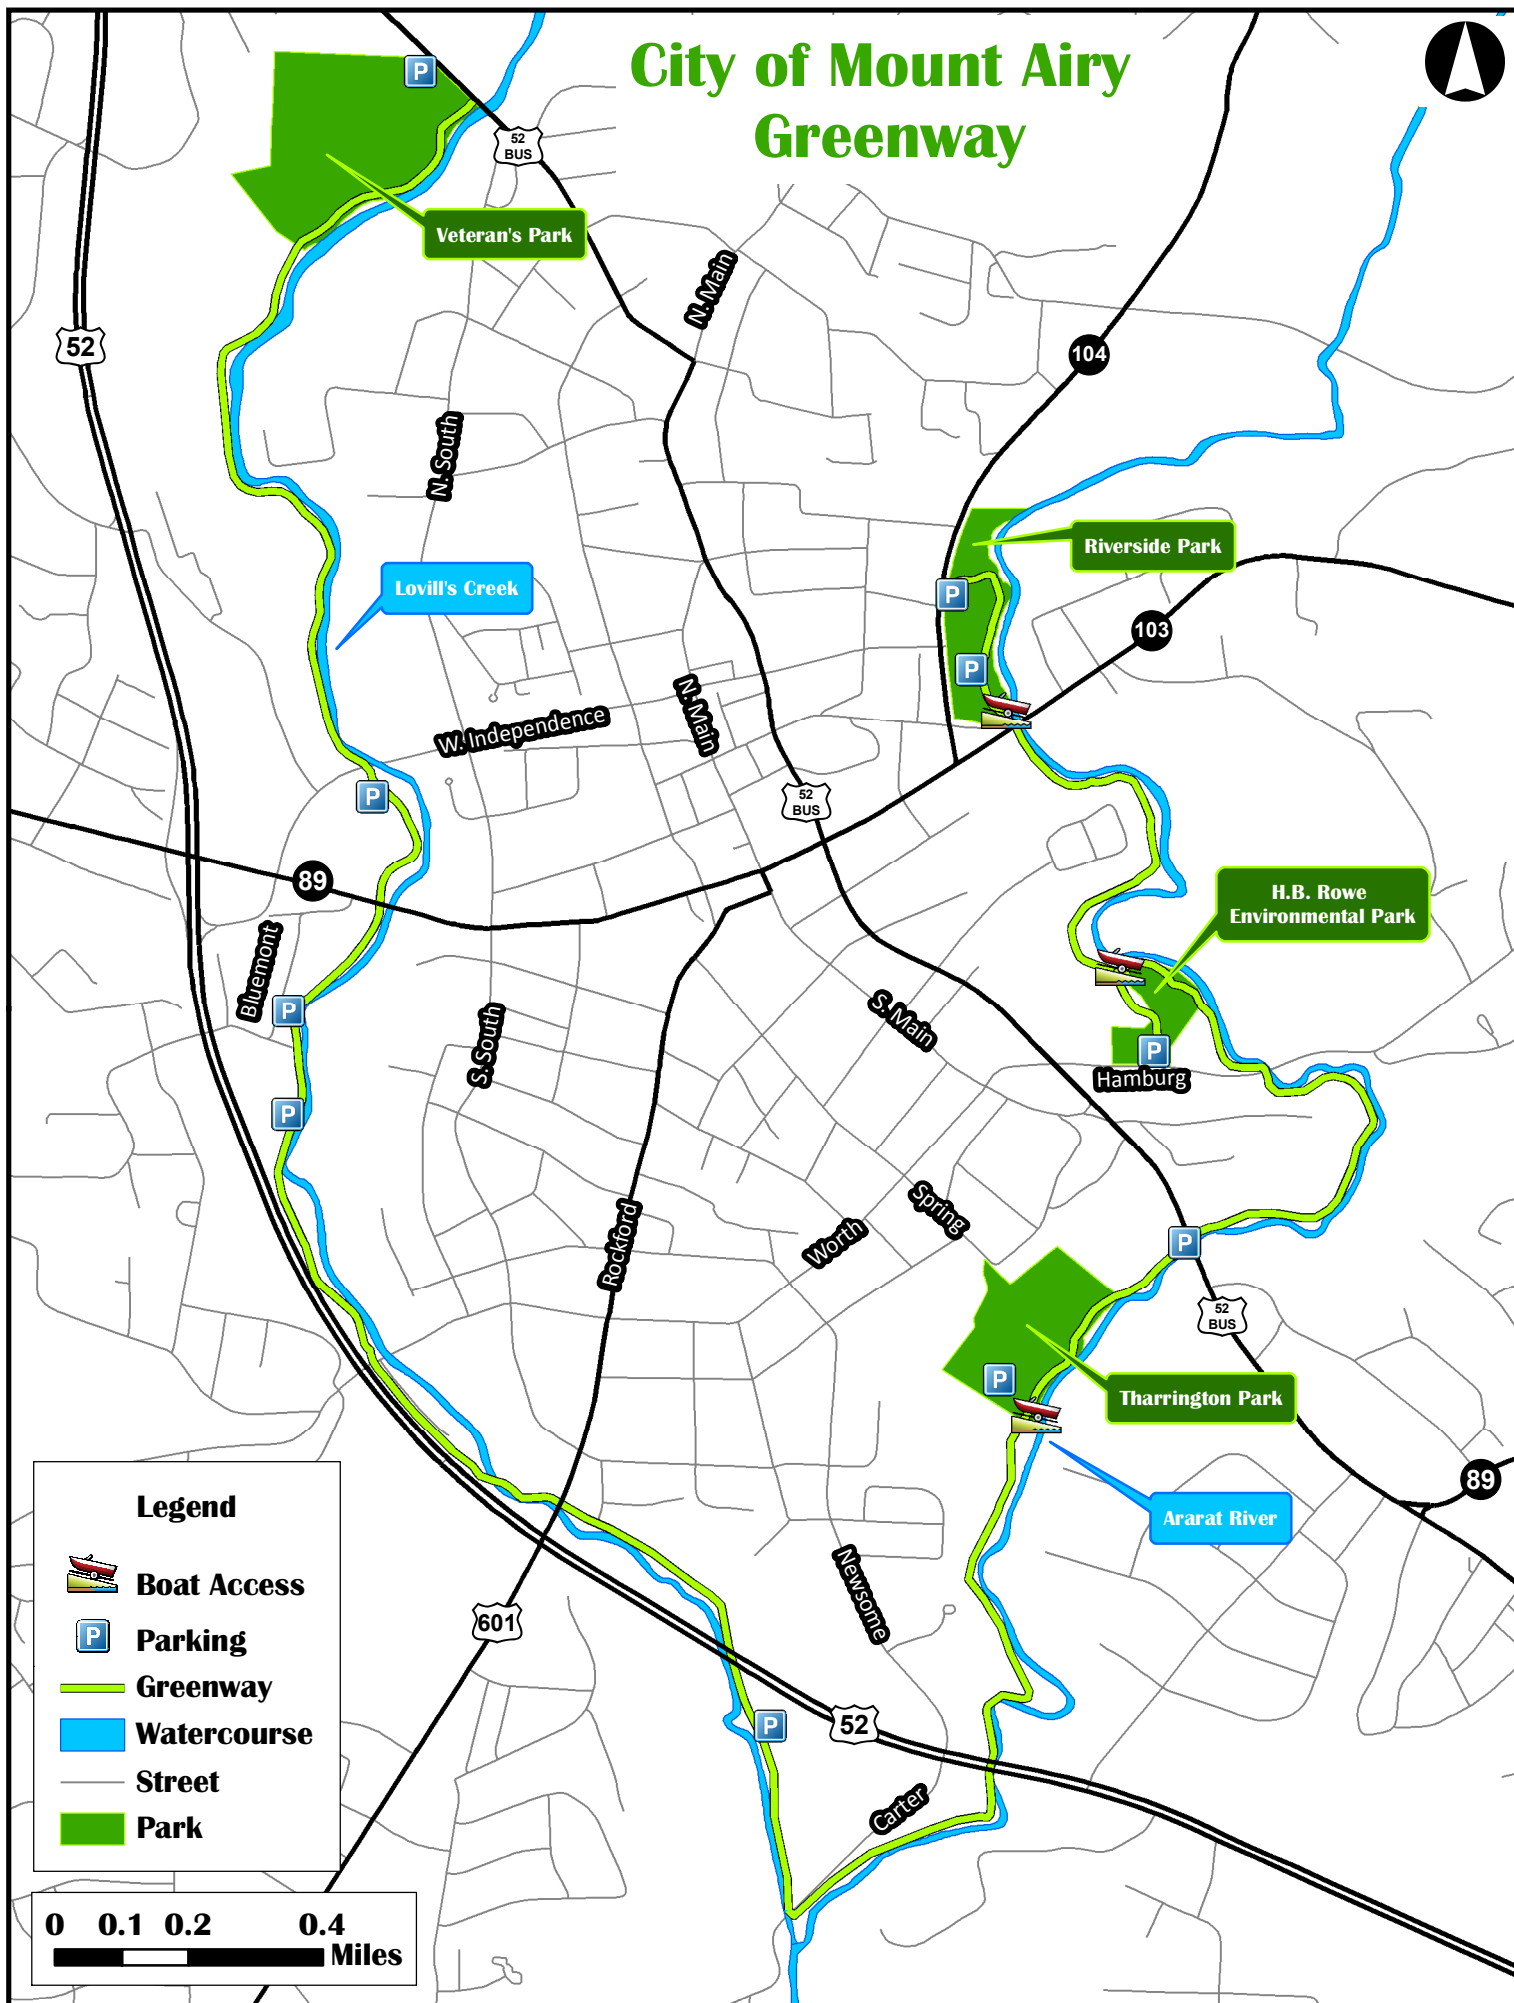

# City of Mount Airy Greenway

## Legend

Boat Access

Parking

Greenway

Watercourse

Street

Park

0 0.1 0.2 0.4  
Miles