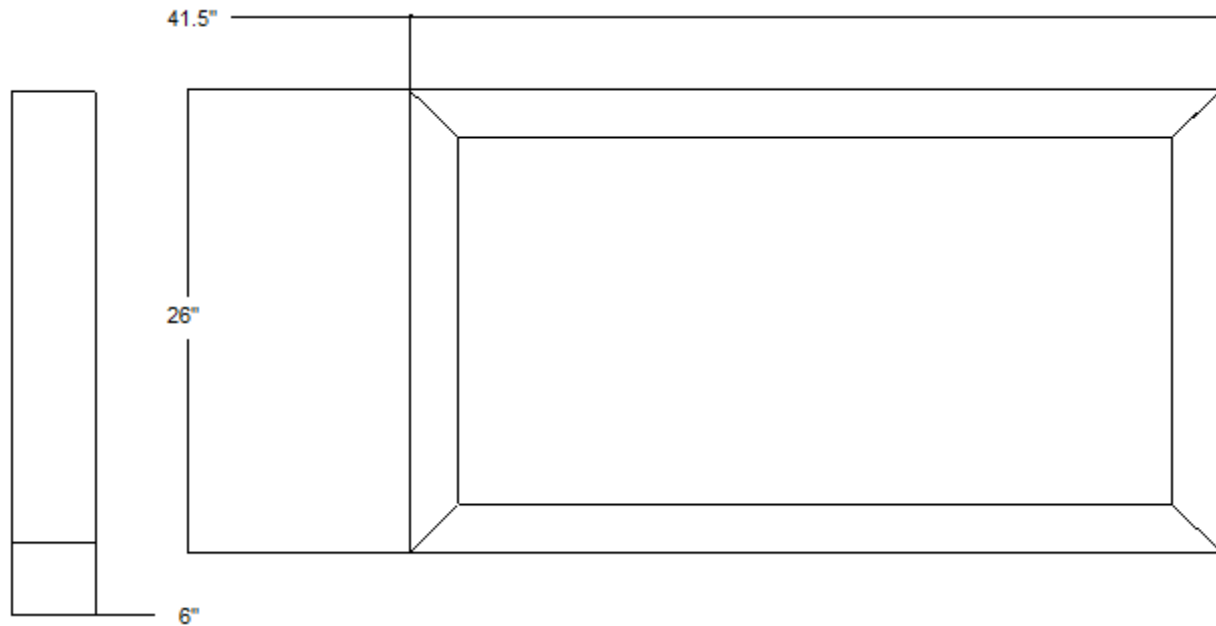

# SERIES 990 LCD DISPLAY DATA SHEET

PART NUMBER:	990-S-42
CONFIGURATION:	Single Sided
DISPLAY SIZE:	42" Diagonal
APPROXIMATE DISPLAY SIZE:	22"H x 38"W
ENCLOSURE SIZE:	26"H x 41.5"W x 6"D
APPROXIMATE WEIGHT:	80 Pounds

LCD Resolution:	1080P
Refresh:	60 Hz
COLORS:	Full Color
PC:	Windows 7 Embedded
INPUT VOLTAGE:	120/240 VAC 60/50 Hz Selectable
MUSIC:	M4, M8, M12, or M16 Music Options With SCC Amp
VIEWING ANGLE:	140 Degrees
ENCLOSURE:	NEMA 12 with Black Powder Coated Paint (other colors available)
COMMUNICATIONS:	TCP/IP Ethernet, HDMI, & DVI