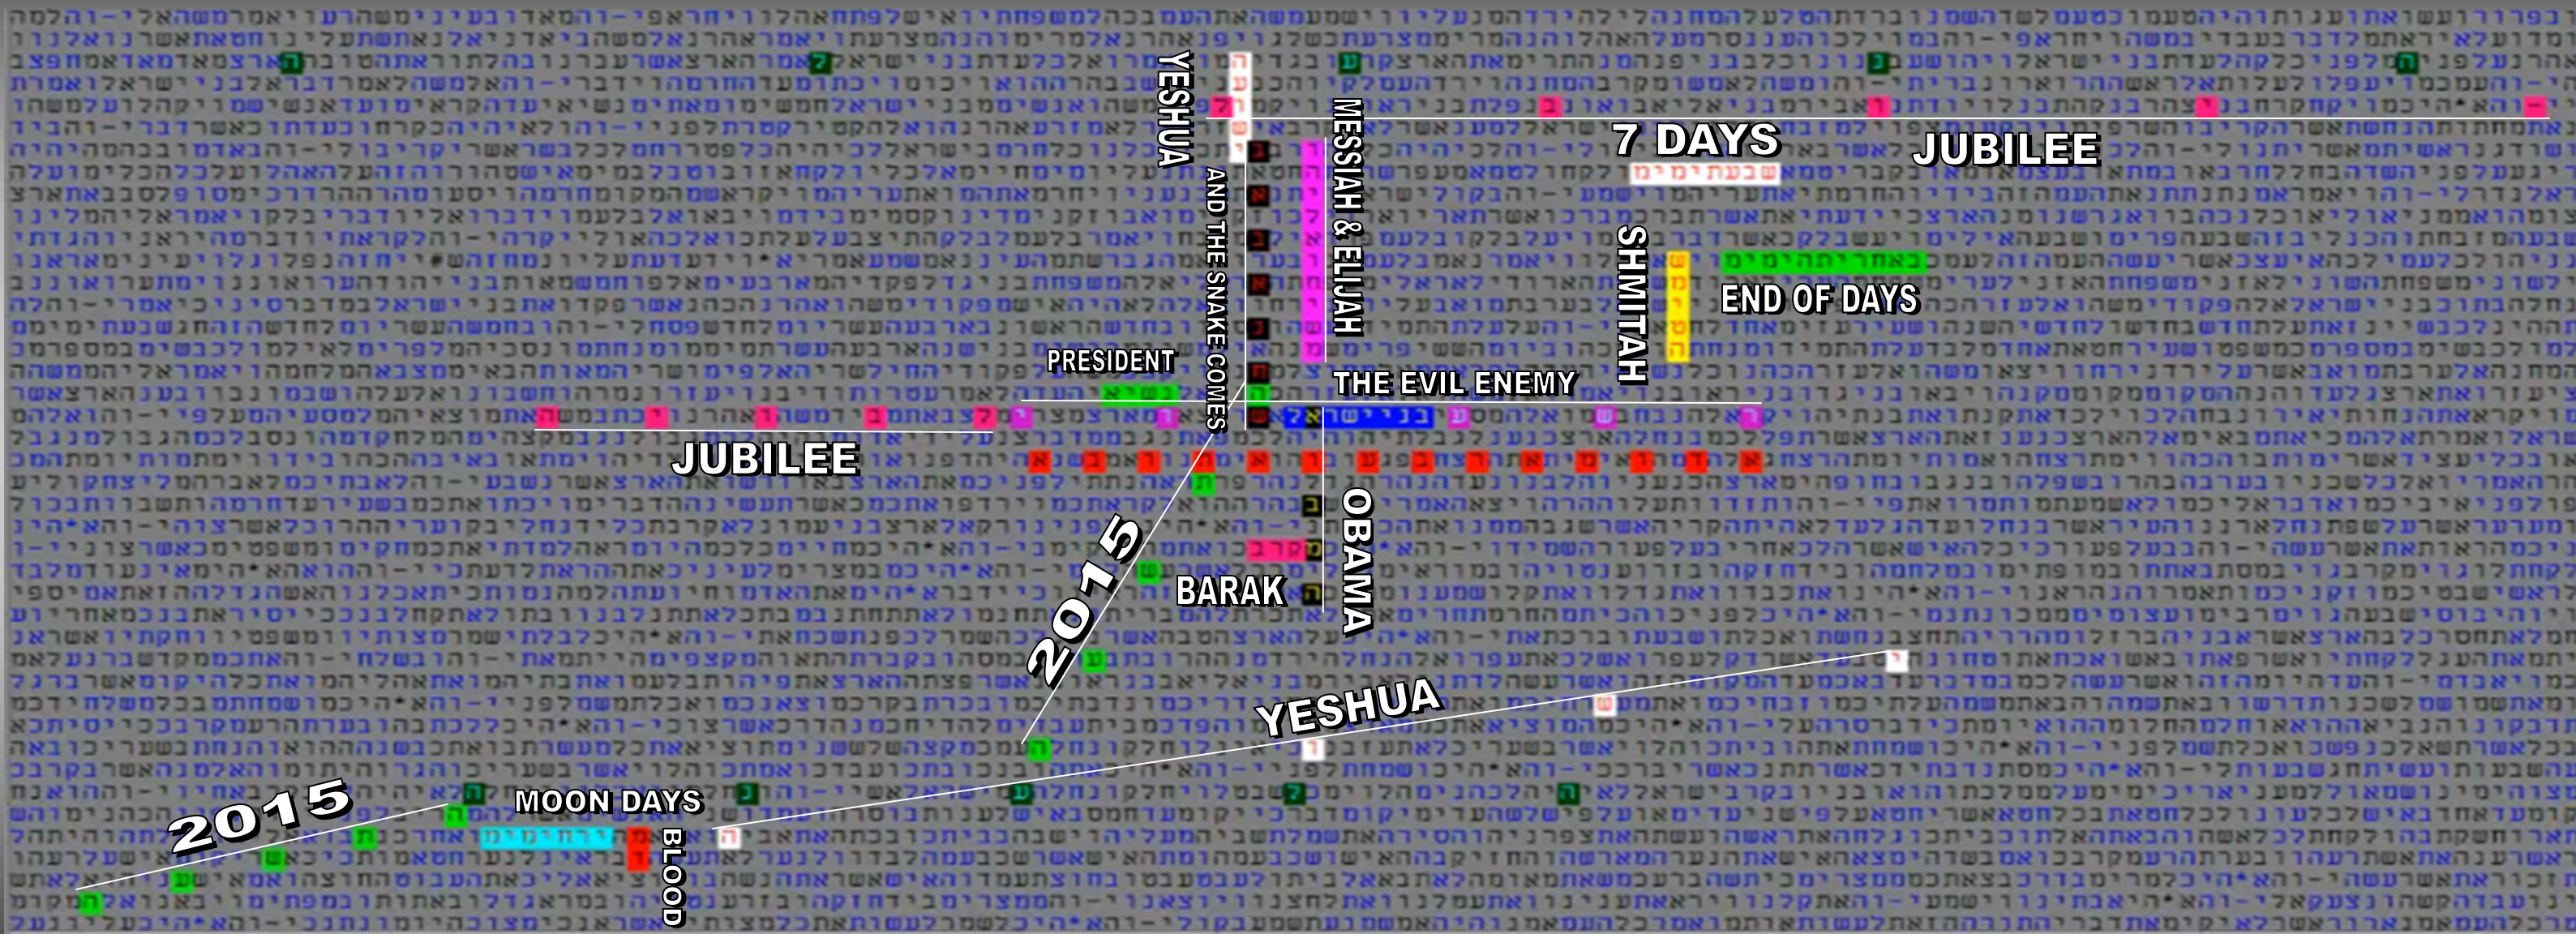

MASHIACH & ELIJAH

Bible Code Matrix of Prophecy in Scripture

© MATTHEW WRIGHT MINISTRIES
 Graphic layout by Luis B. Vega

RESOURCES
[youtube.com/user/TheMatt71269](https://www.youtube.com/user/TheMatt71269)
biblecodenow1@gmail.com
biblecodenow.com
[facebook.com/groups/codesearcher](https://www.facebook.com/groups/codesearcher)

SCRIPTURE SOURCE(S)
 Old & New Testament
 TorahSoft

FOR AN EXPLANATION - STUDY OF THE CHART CODE MATRIX, VISIT THE YOUTUBE CHANNEL VIDEO SERIES.
WIDTH: 2058 CENTER: 219458