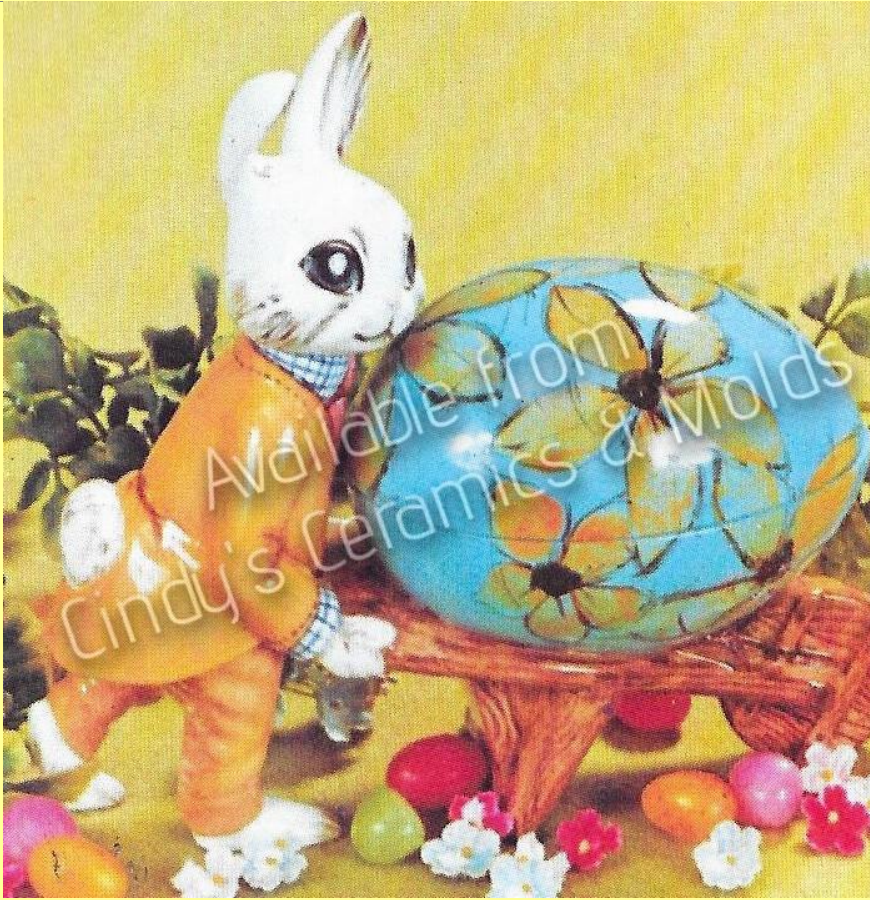

7 Tall

15.80

"Burrow-N" Bunny

D-1937

6 1/4
High

10.40

"Loved A Lot" Bunny

DM-86A

6.5 Long

10.00

Bunny with Egg Cart

DM-88A

8.00

Bunny on Egg Box

DM-272

6 1/4 Long 14.00