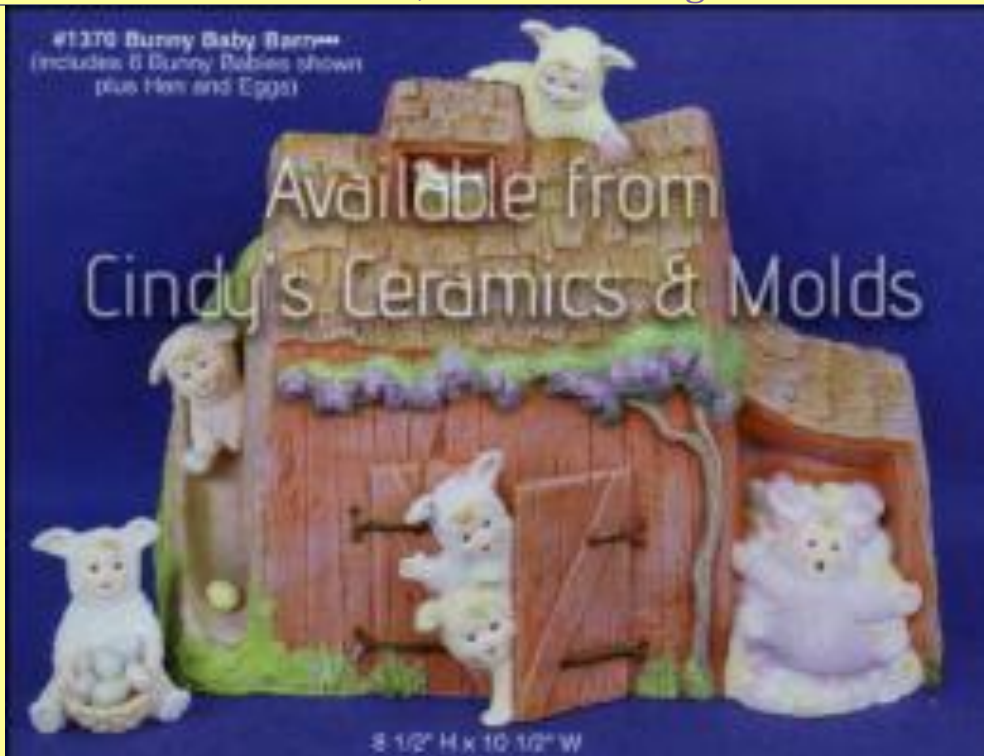

<p>ALB-1365</p>	 <p>Two Bunny Babies Praying & Sitting (poppy show is not available)</p>	<p>2 3/4 High & 2 1/4 High</p>	<p>5.90 (set of two)</p>
<p>ALB-1366</p>	 <p>Two Bunny Babies with a Lamb & with a Pig</p>	<p>3 5/8 High & 3 1/2 High</p>	<p>5.90 (set of two)</p>
<p>ALB-1367</p>	 <p>Calf & Goat for Bunny Babies Set</p>	<p>2 1/2 High & 1 1/2 High</p>	<p>5.40 (set)</p>

ALB-1368

Goose, Duck, & Lamb for Bunny Babies Set (only goose shown)

1 3/8 High
to 1 3/4 High

5.40 (set)

ALB-1369

Rooster, Hen & Two Pigs

3/4 High
to 1 3/4 High

5.40 (set)

ALB-1370

Bunny Baby Barn (includes Six Bunny Babies Shown plus Hen & Eggs)

10 1/2
Wide by 8
1/2 High

28.60 (set)

A-172

3 1/4 Long

3.50

Bunny Boy on Back