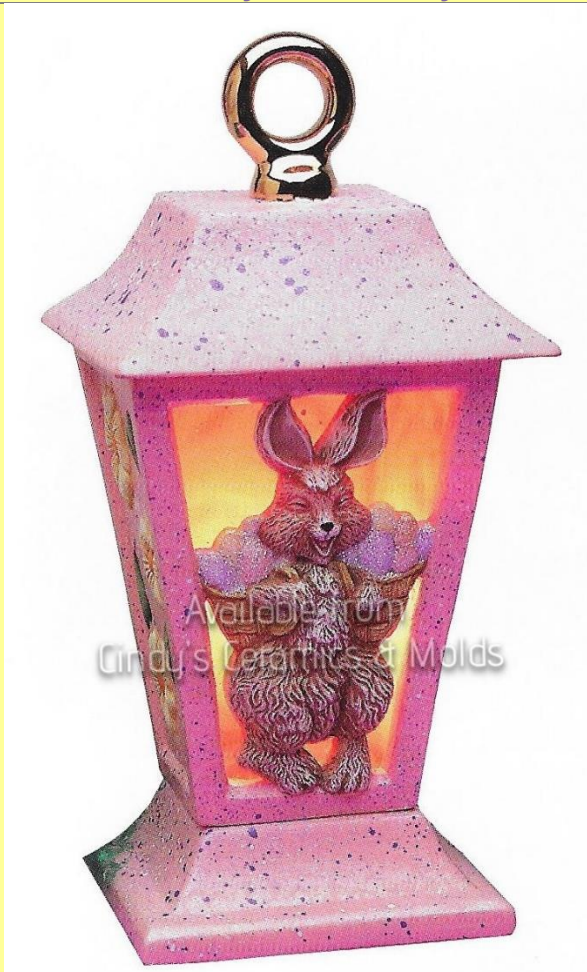

Easter Bunnies

Item Number	Description	Size (Inches)	Bisque
A-258/9	 <p>A photograph showing a light blue ceramic bunny (A259) sitting next to a large yellow ceramic oak leaf dish (A258). In the background, there are other ceramic items, including a yellow chick (A1273). A watermark reads 'Available from Cindy's Ceramics & Molds'.</p>	<p>Oak Leaf: 8.75 Long; Rabbit: 6.25 High</p>	18.00
Bunny with Oak Leaf Dish			
A-524	 <p>A photograph showing three ceramic bunnies of different sizes (A524) in shades of tan and brown, sitting on a grey surface. There are also several colorful Easter eggs (pink, white, green) scattered around. A watermark reads 'Available from Cindy's Ceramics & Molds'.</p>	2 High	9.00 (set of three)
Three Bunnies			

Easter Egg with Flowers

3.25 Tall

8.40

A-1758

7 Tall

20.00

"Bobby" the Bunny

C-3140/87