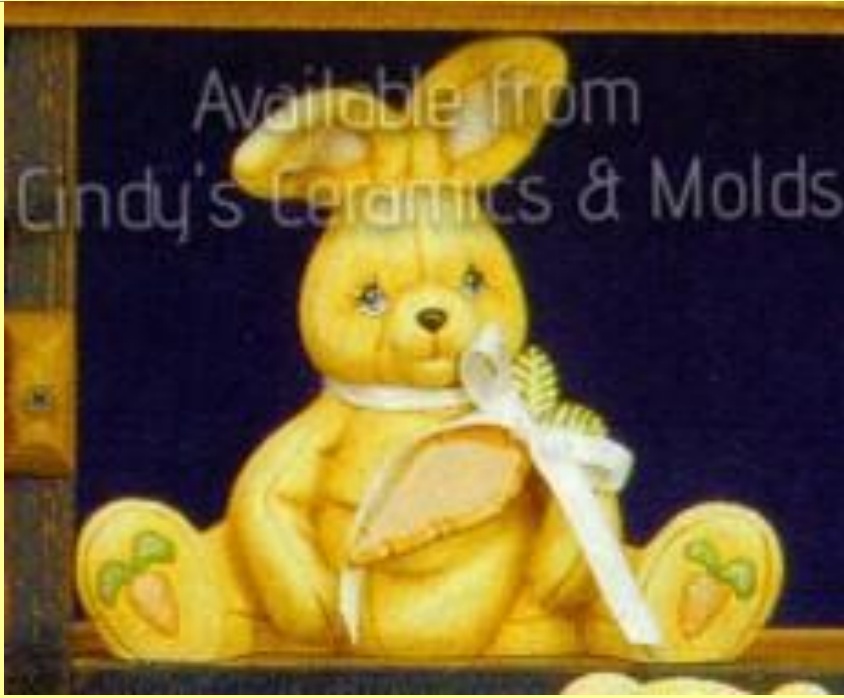

J-1717

5 Tall

12.60
(set)

Bunnies with Eggs

J-2047

10 1/2
Wide

23.70

"Happy Easter" Bean Bunnies (Note: we no longer cut this piece out to light due to shipping restrictions)

J-2054

6 1/2 Tall

17.40

Bean Bunny with Carrot

"Aaron"

Clay Magic Inc.

"Alyssa"

2192
2193