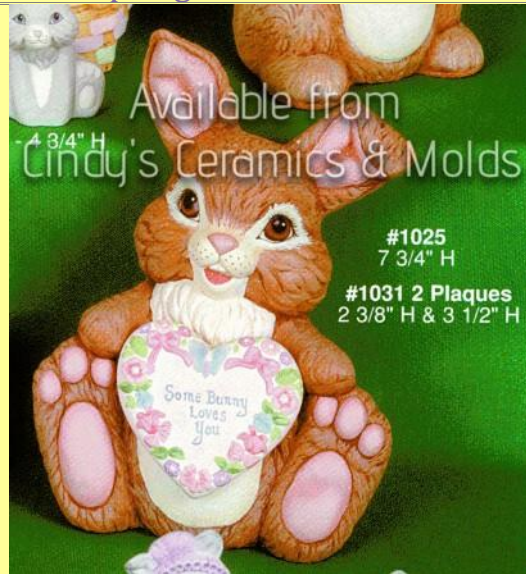

3 3/8 High

3.50

Bunny with Egg Ornament

A-320

3 3/8 High

3.50

Bunny with Balloons Ornament

A-322

3.625 Tall

3.50

Leapfrog Bunnies Ornament

ALB-1025

7 3/4 High

16.20

Happy Bunny (shown with ALB-1031, sold separately)

ALB-1031