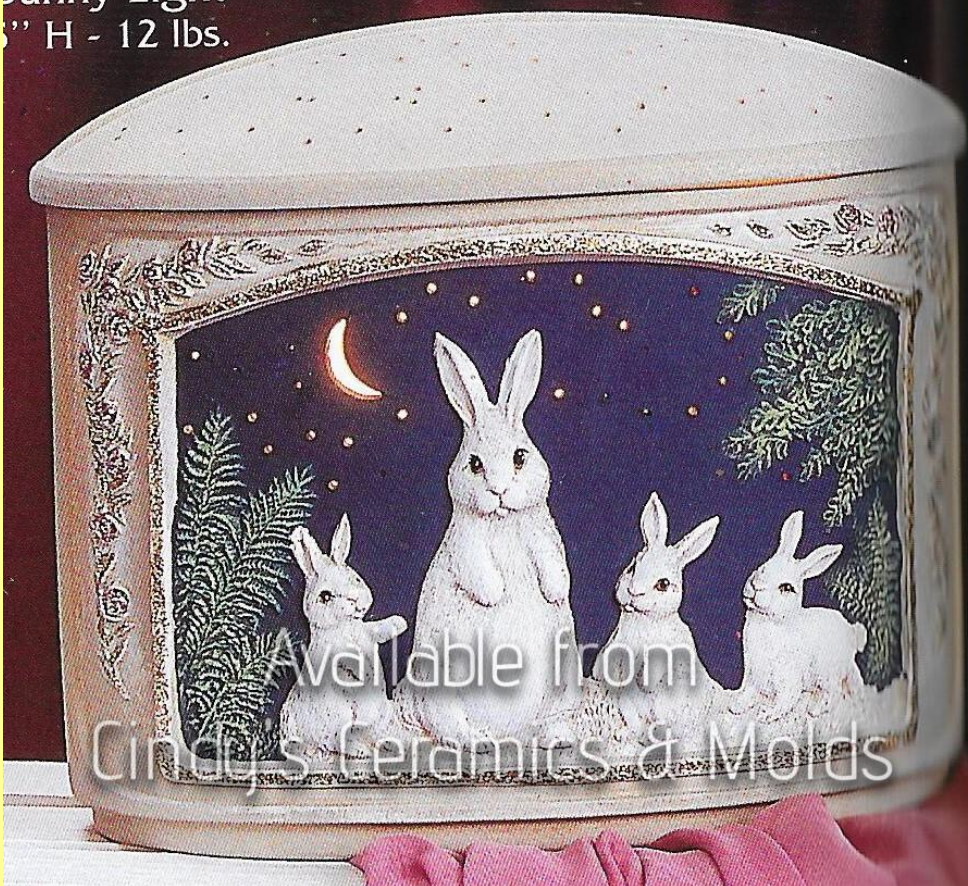

Large Easter Egg Bunny (Shown far Left)

3426 GB EASTER EGG BUNNY 4.5 T x 3 W

Available from
Cindy's Ceramics & Molds

J-3426

4 1/2 Tall
by 3
Diameter

15.90
(set of
three)

Small Easter Egg Bunny

Bunny Light
5" H - 12 lbs.