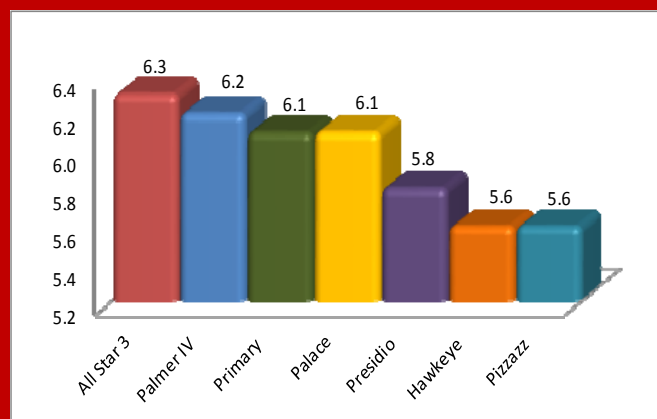

Perennial Ryegrass

Clubhouse® CPQ®

Benefits :

- ✓ Excellent Mowability
- ✓ A Dark Green Color
- ✓ Fine Texture
- ✓ Superior Disease Resistance

Seeding Rates:

Permanent Turf:
7-8 lbs./1,000 square feet

Overseeding:
3-4 lbs./1,000 square feet

Overseeding Warm Season Turf:
10-20 lbs./1,000 square feet

Clubhouse® CPQ® Perennial Ryegrass Blend is guaranteed to be free of poa annua on a 50 gram test and comprised of the newest varieties on the market and incorporates the most recent advancements in turfgrass breeding technology.

2004 NTEP National Perennial Ryegrass Test-2006 Data
Summary of Turfgrass Quality Ratings
1-9; 9=Ideal Turf, LSD Value = 0.2
Top variety Palmer V 6.4 & bottom variety Premier 4.6
To view the full report, please visit www.ntep.org