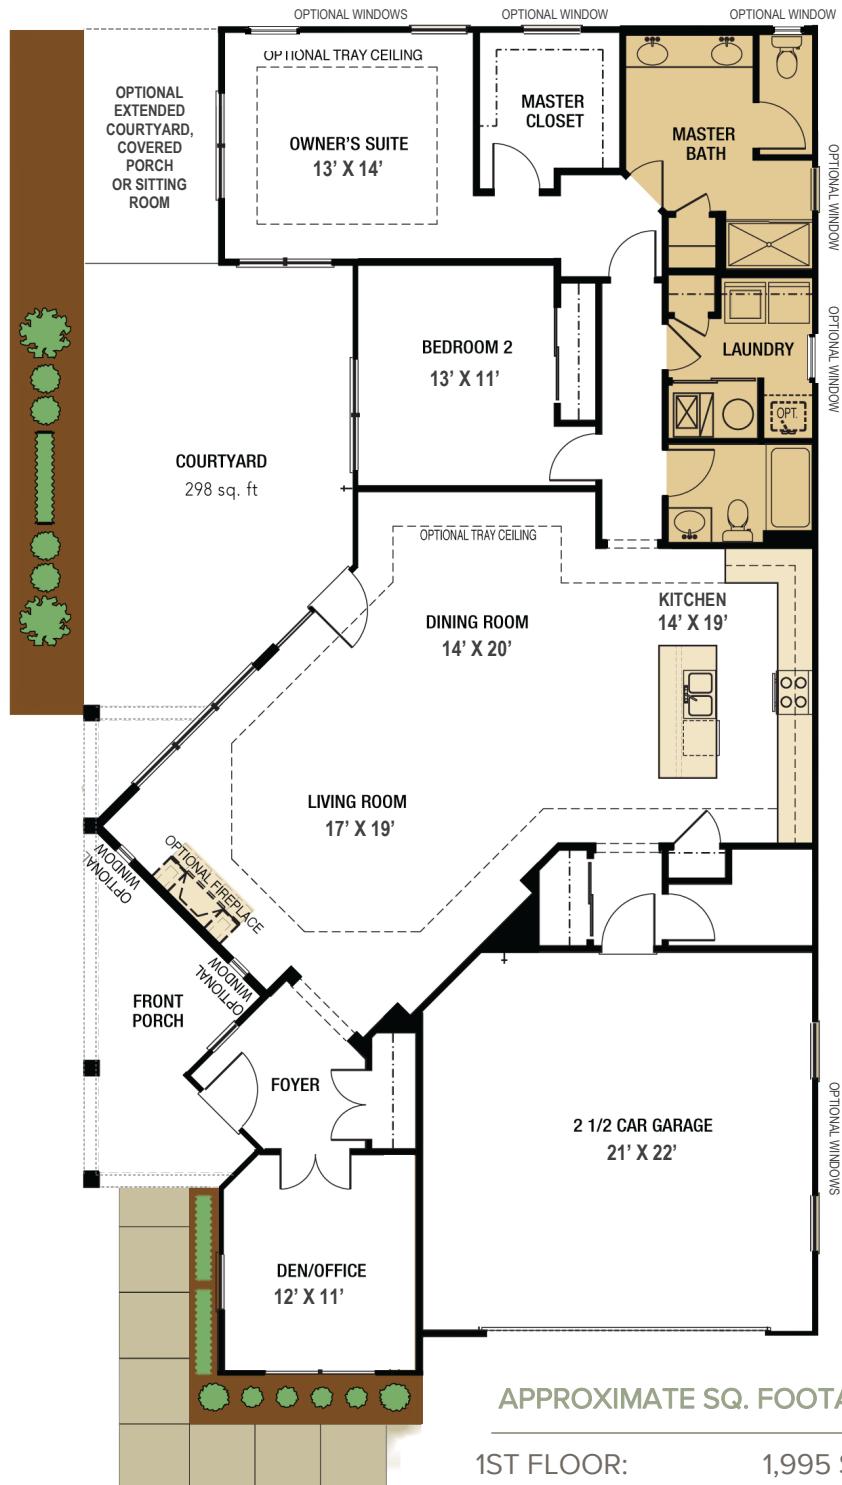

PROMENADE

2+ BEDROOM / 2+ BATHROOM / DEN / 2.5 CAR GARAGE

APPROXIMATE SQ. FOOTAGE:

1ST FLOOR:	1,995 SQ.FT.
2ND FLOOR:	760 SQ.FT.
SITTING ROOM:	91 SQ.FT.
TOTAL:	2,846 SQ.FT.

SCARMAZZI
EST. HOMES 1999