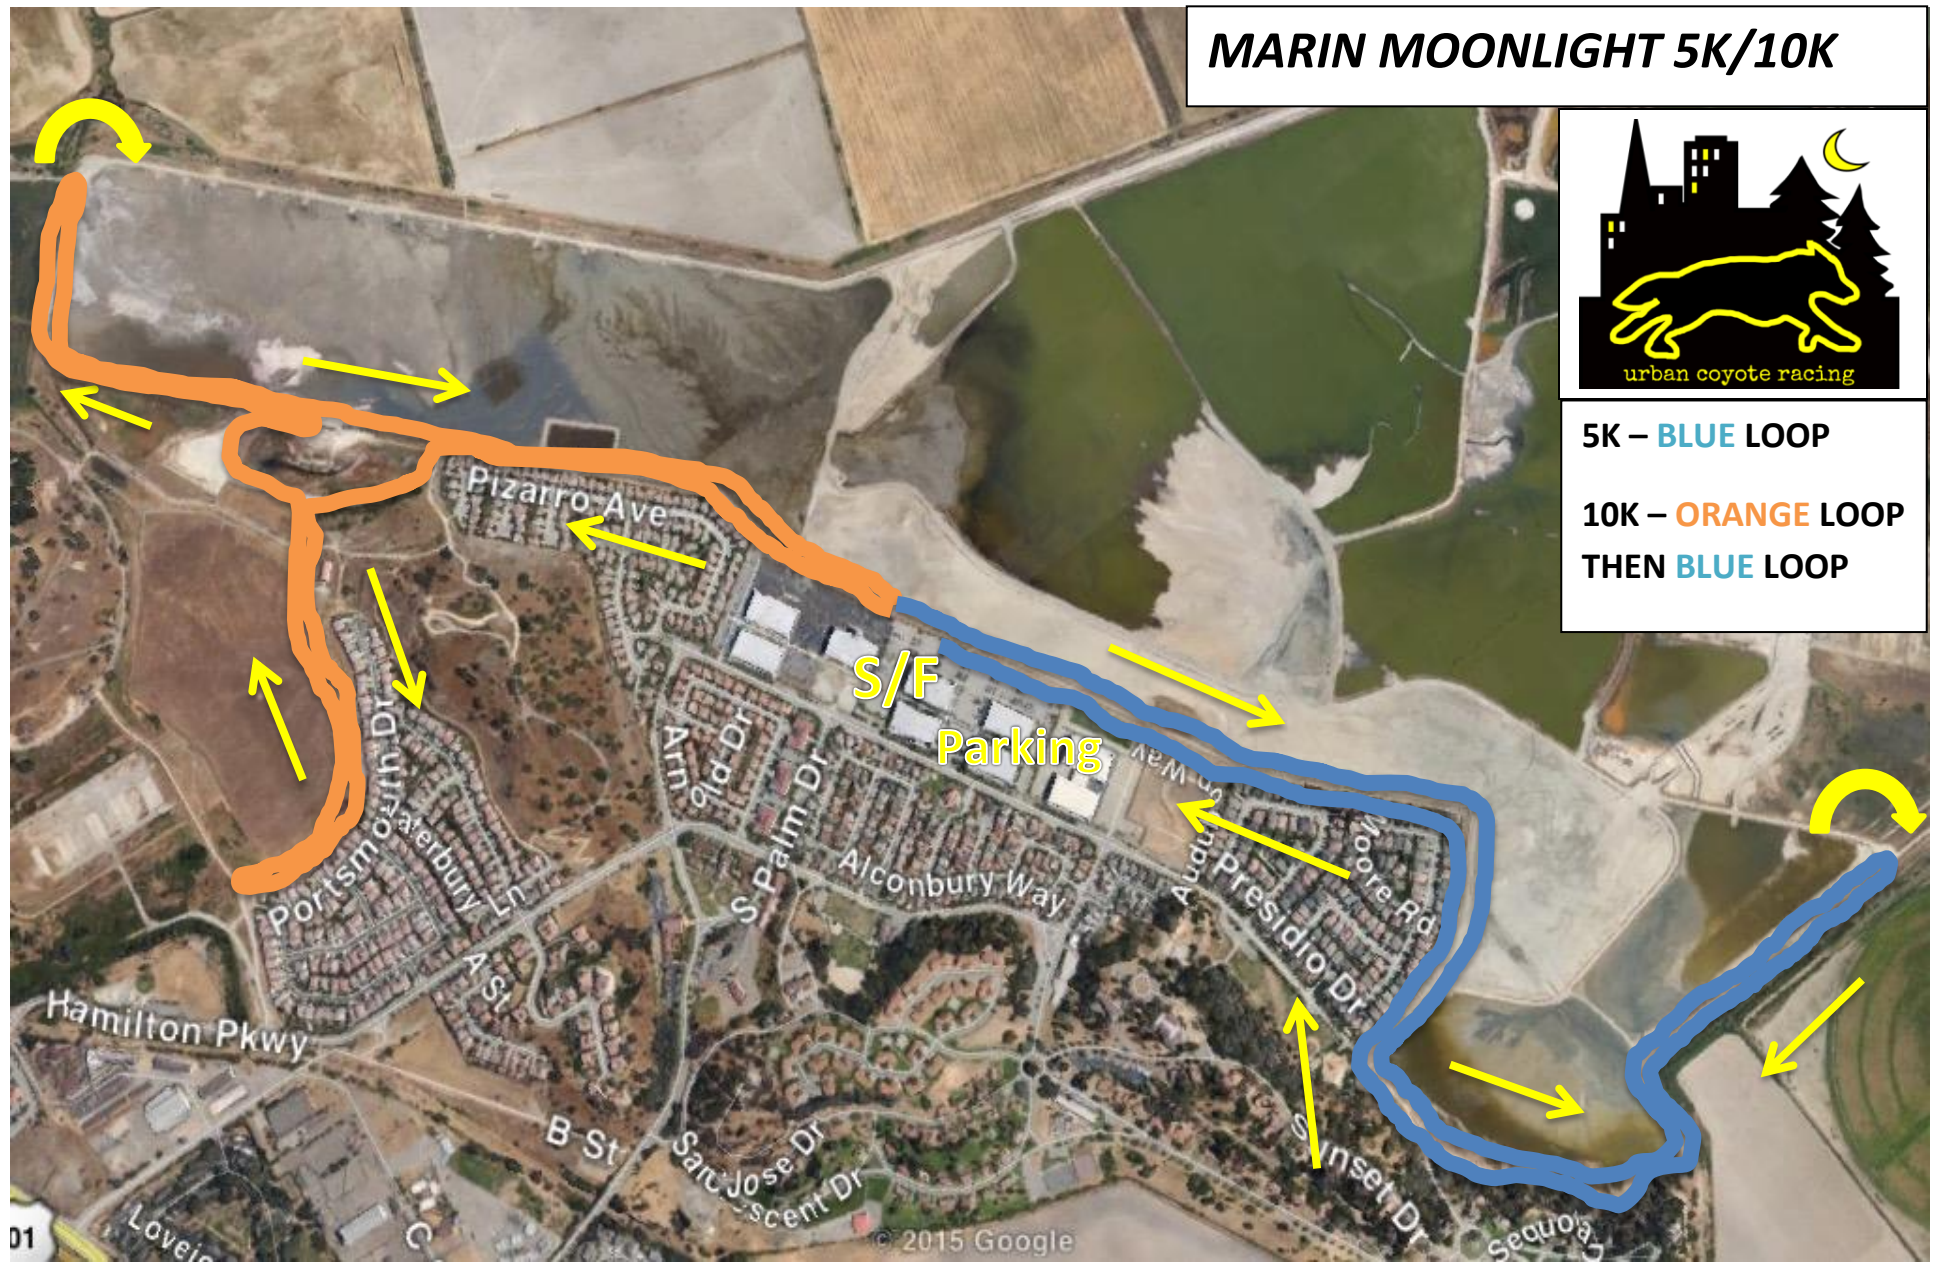

MARIN MOONLIGHT 5K/10K

5K – BLUE LOOP
10K – ORANGE LOOP
THEN BLUE LOOP

D1