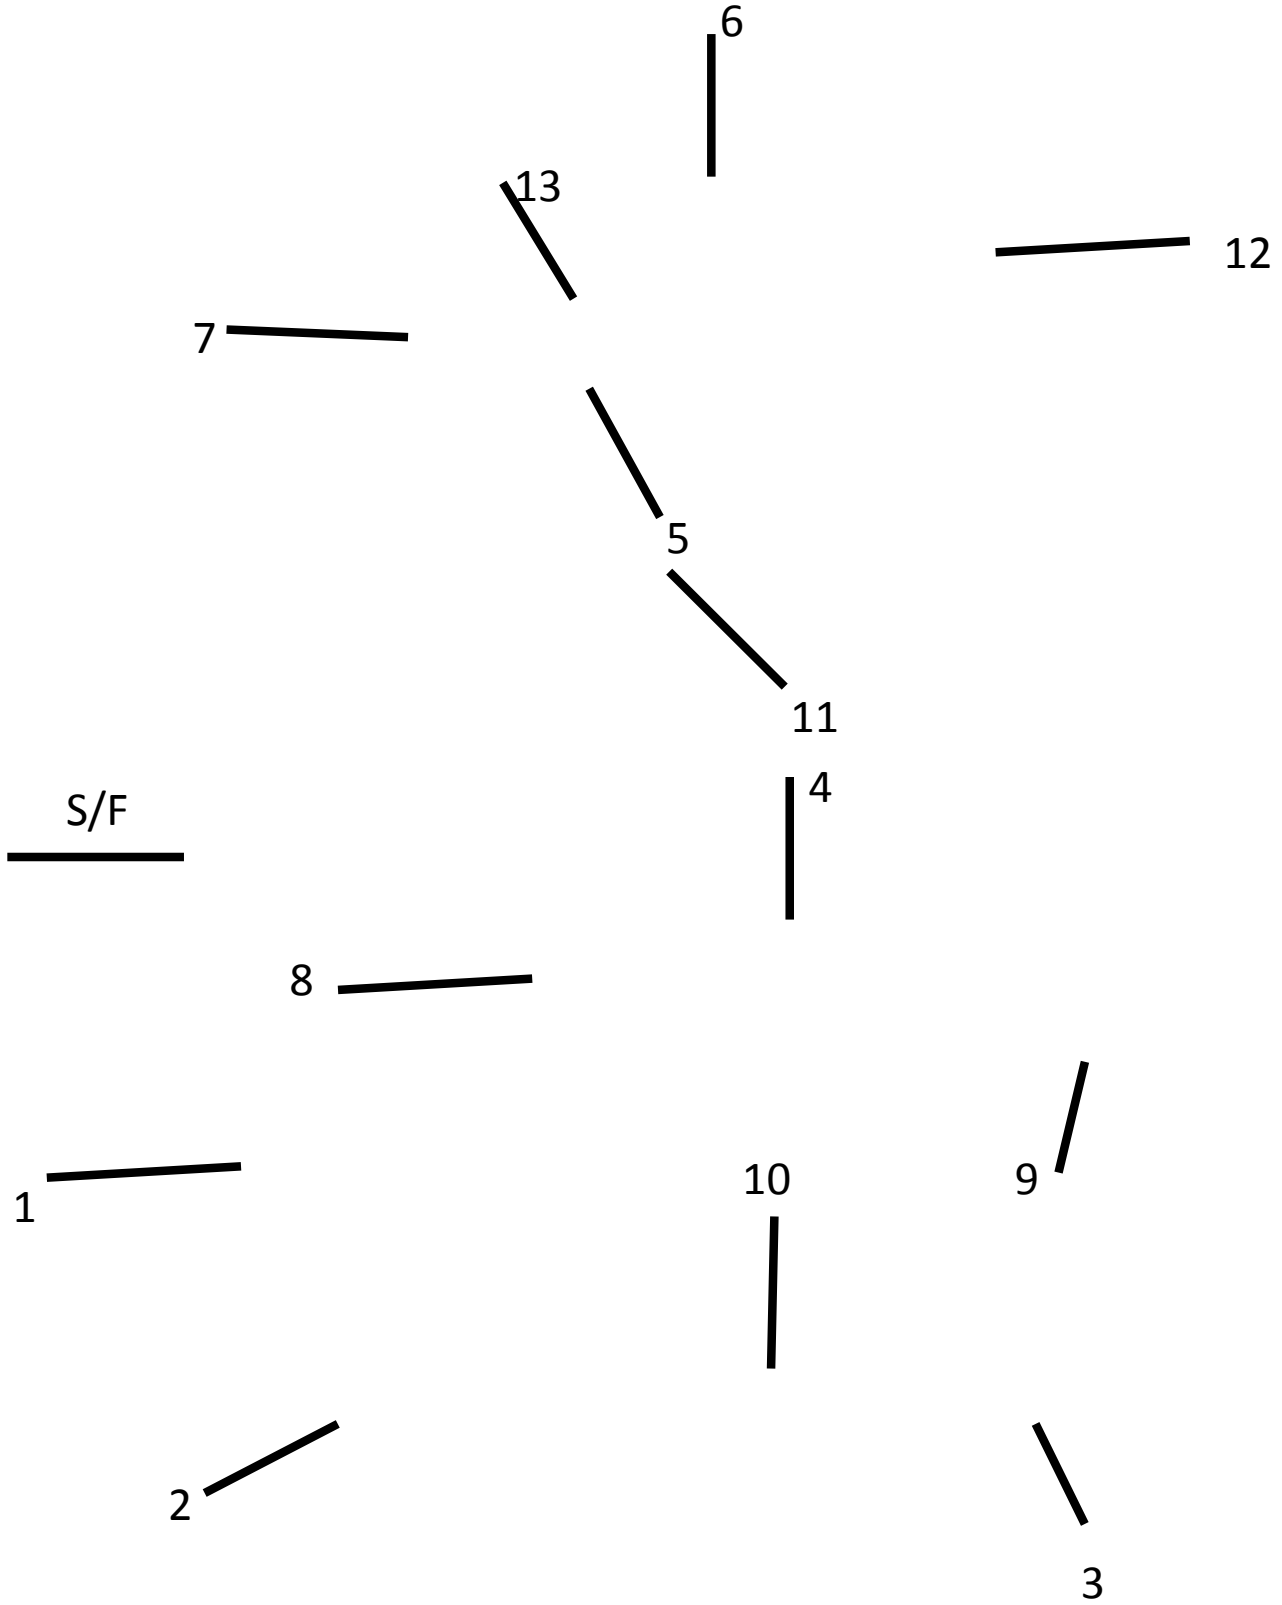

Town & Country

Mini /VSE Course

Pick Your Own Route

Mini/ VSE Course

S/F

Town & Country and PYOR

Pony, Horse, Draft Course

Reverse Psychology Course

Course driven by one entry taking gates 1-8
then in the opposite direction 8-1 crossing the S/F for a time.
Penalty for each ball dropped