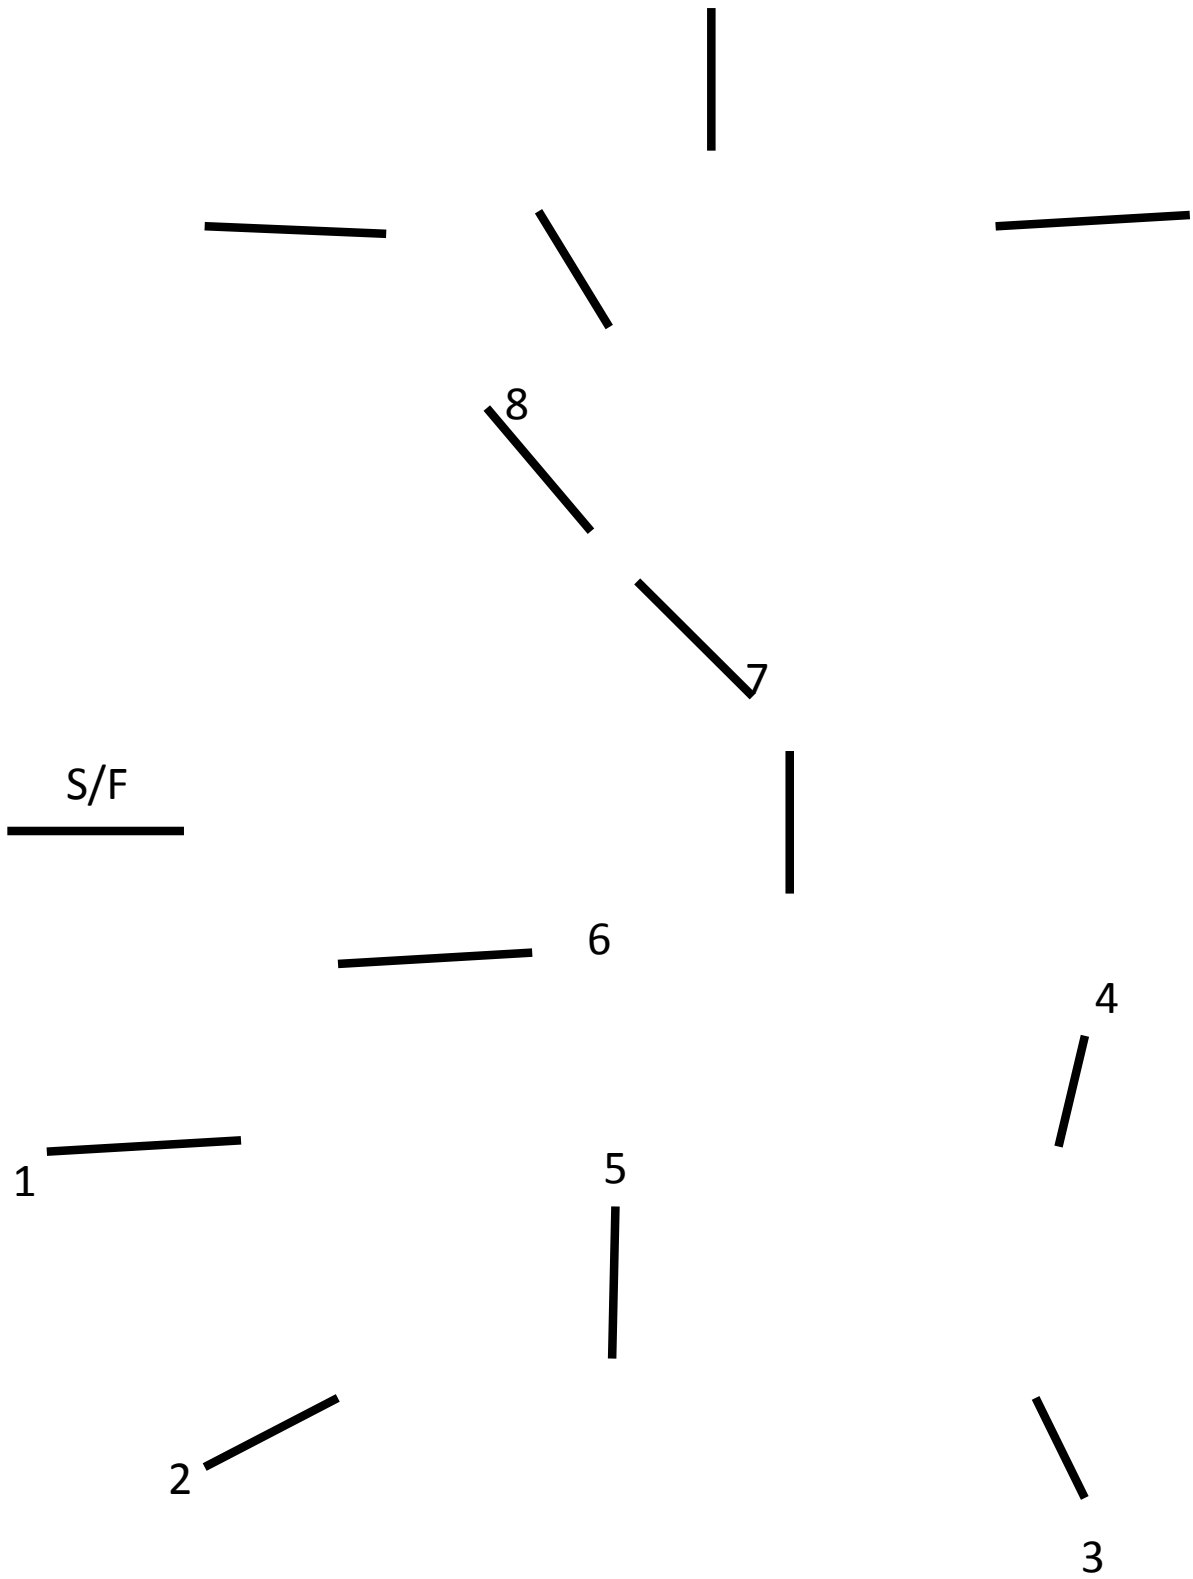

Town & Country

Mini /VSE Course

Pick Your Own Route

Mini/ VSE Course

S/F

Town & Country and PYOR

Pony, Horse, Draft Course

Reverse Psychology Course

Course driven by one entry taking gates 1-8
then in the opposite direction 8-1 crossing the S/F for a time.
Penalty for each ball dropped