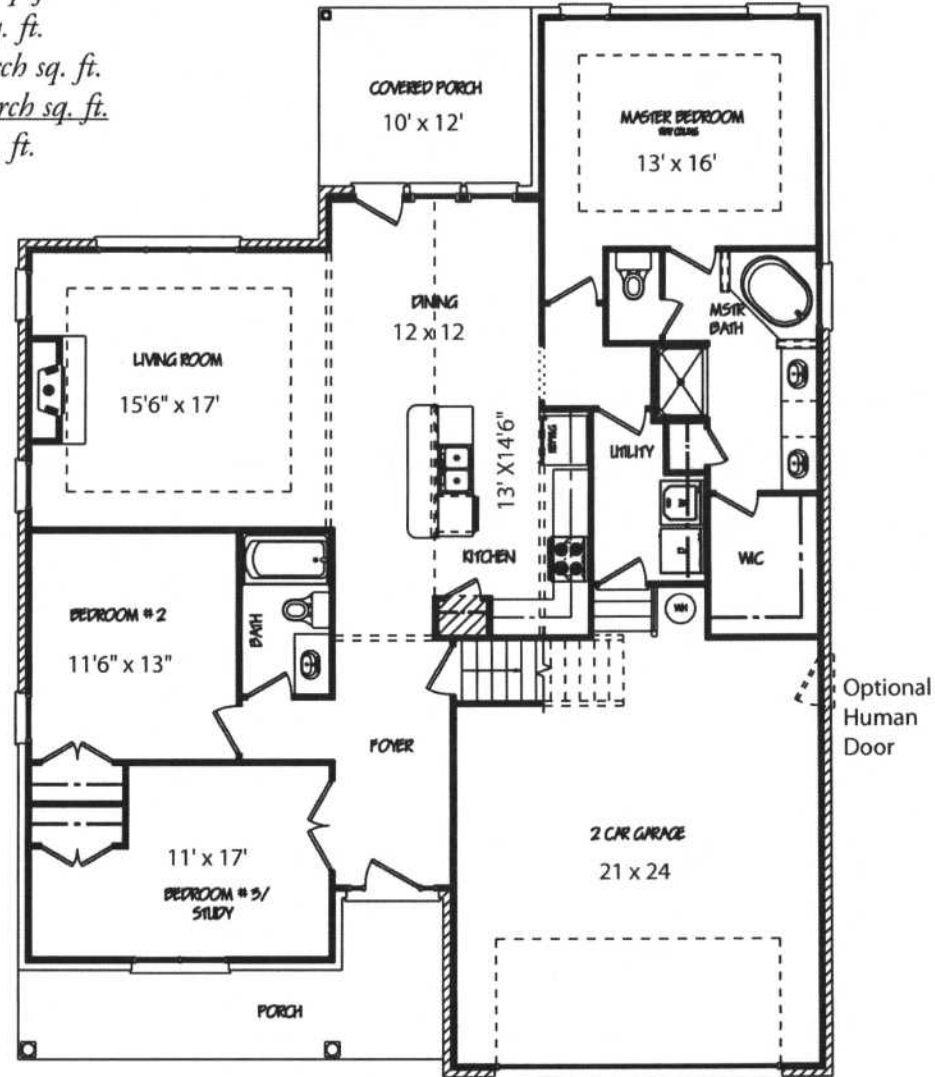

• *The Wilshire* •

LIBERTY
PROPERTIES & CONSTRUCTION, LLC.

• The Wilshire •

1700 Heated sq. ft.
 490 Garage sq. ft.
 142 Front Porch sq. ft.
 120 Screen porch sq. ft.
 2452 Total sq. ft.

332 htd SF optional
 Bonus Room over garage

Not to scale, rendering may not reflect exact floor plan.

Call 252-772-8038 for more information.
info@libertypropertiesandconstruction.com