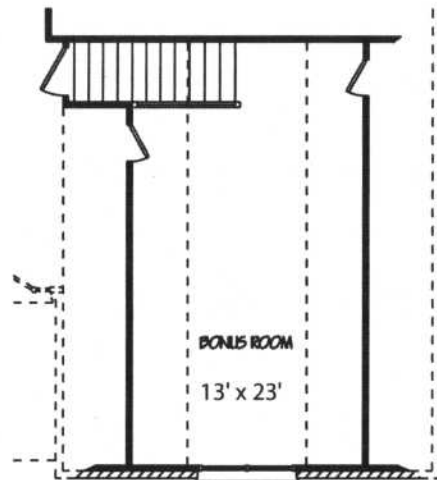

• *The Wilshire* •

LIBERTY
PROPERTIES & CONSTRUCTION, LLC.

• The Wilshire •

1700 Heated sq. ft.
 490 Garage sq. ft.
 142 Front Porch sq. ft.
 120 Screen porch sq. ft.
 2452 Total sq. ft.

332 htd SF optional
 Bonus Room over garage

Not to scale, rendering may not reflect exact floor plan.

Call 252-772-8038 for more information.
info@libertypropertiesandconstruction.com