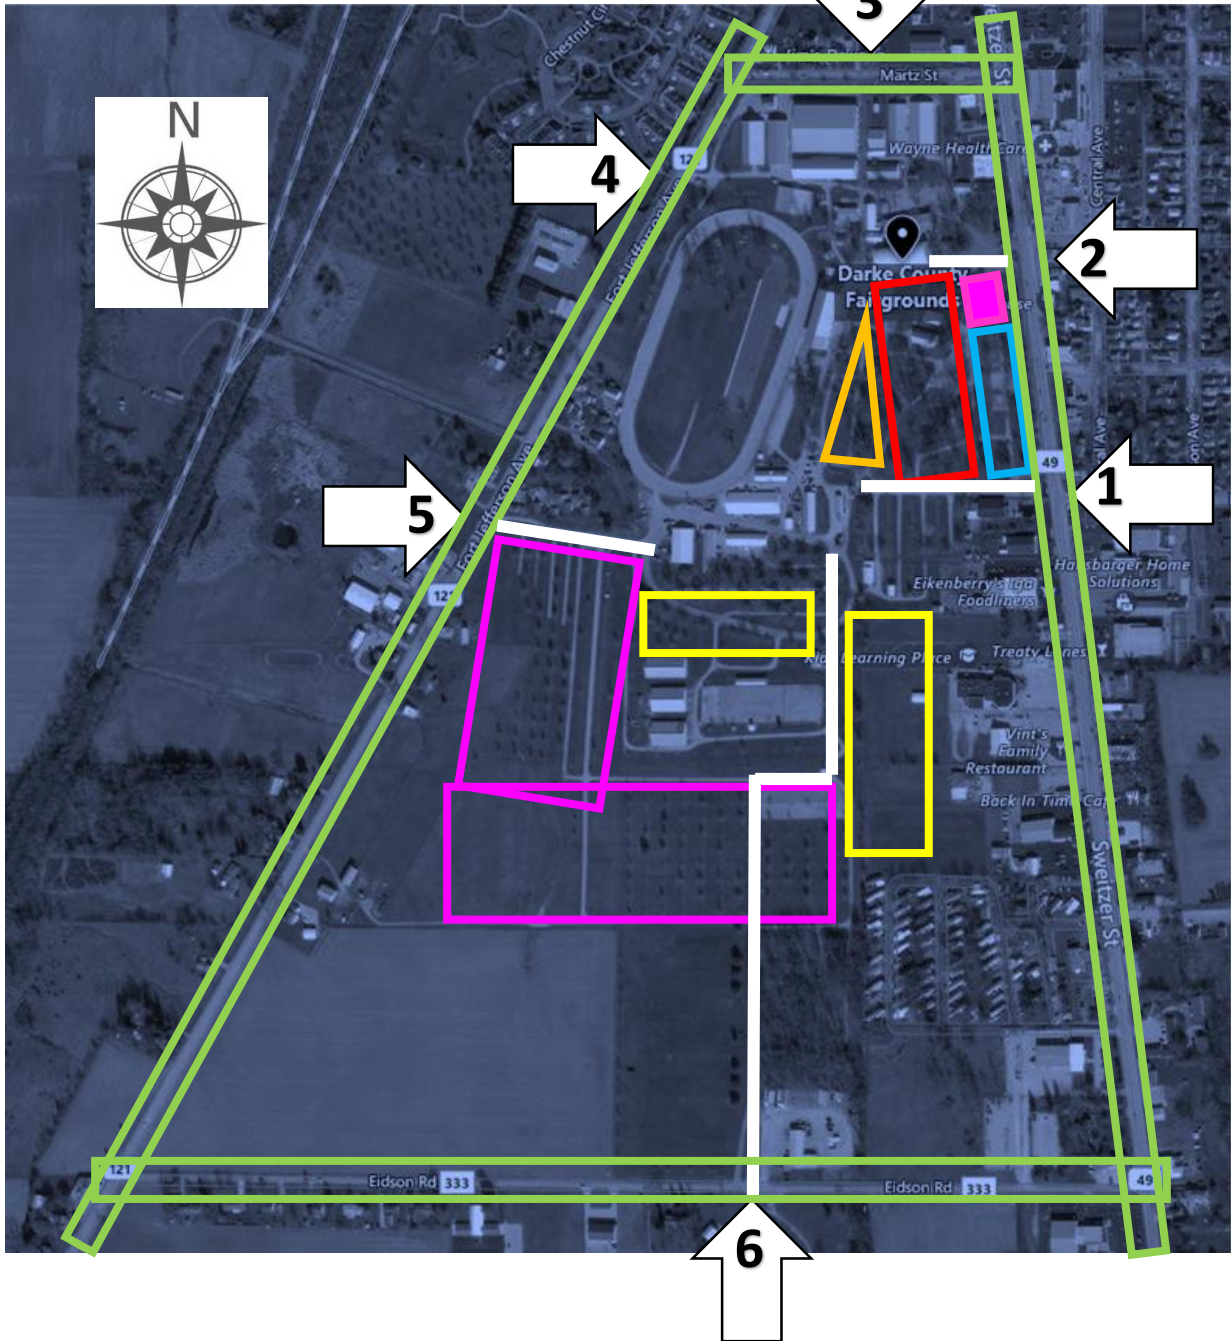

2019 Show Tab

Site Map for the Show

GREENVILLE FARM POWER OF THE PAST

MAP LEGEND

Arrows =Gates

GREEN ● Streets/Roads

BLUE ● Gas Engine Area

RED ● Tractor Area

ORANGE ● Flea Market, Food Area

YELLOW ● Camping

PINK ● Exhibitor & Visitor Parking

Solid Pink Area at Gate 2 is Handicap Parking ●

Approximate Google Maps Locations

Gate 2 800 Sweitzer Street

Gate 5 1124 Fort Jefferson Avenue

Gate 6 422 Eidson Road