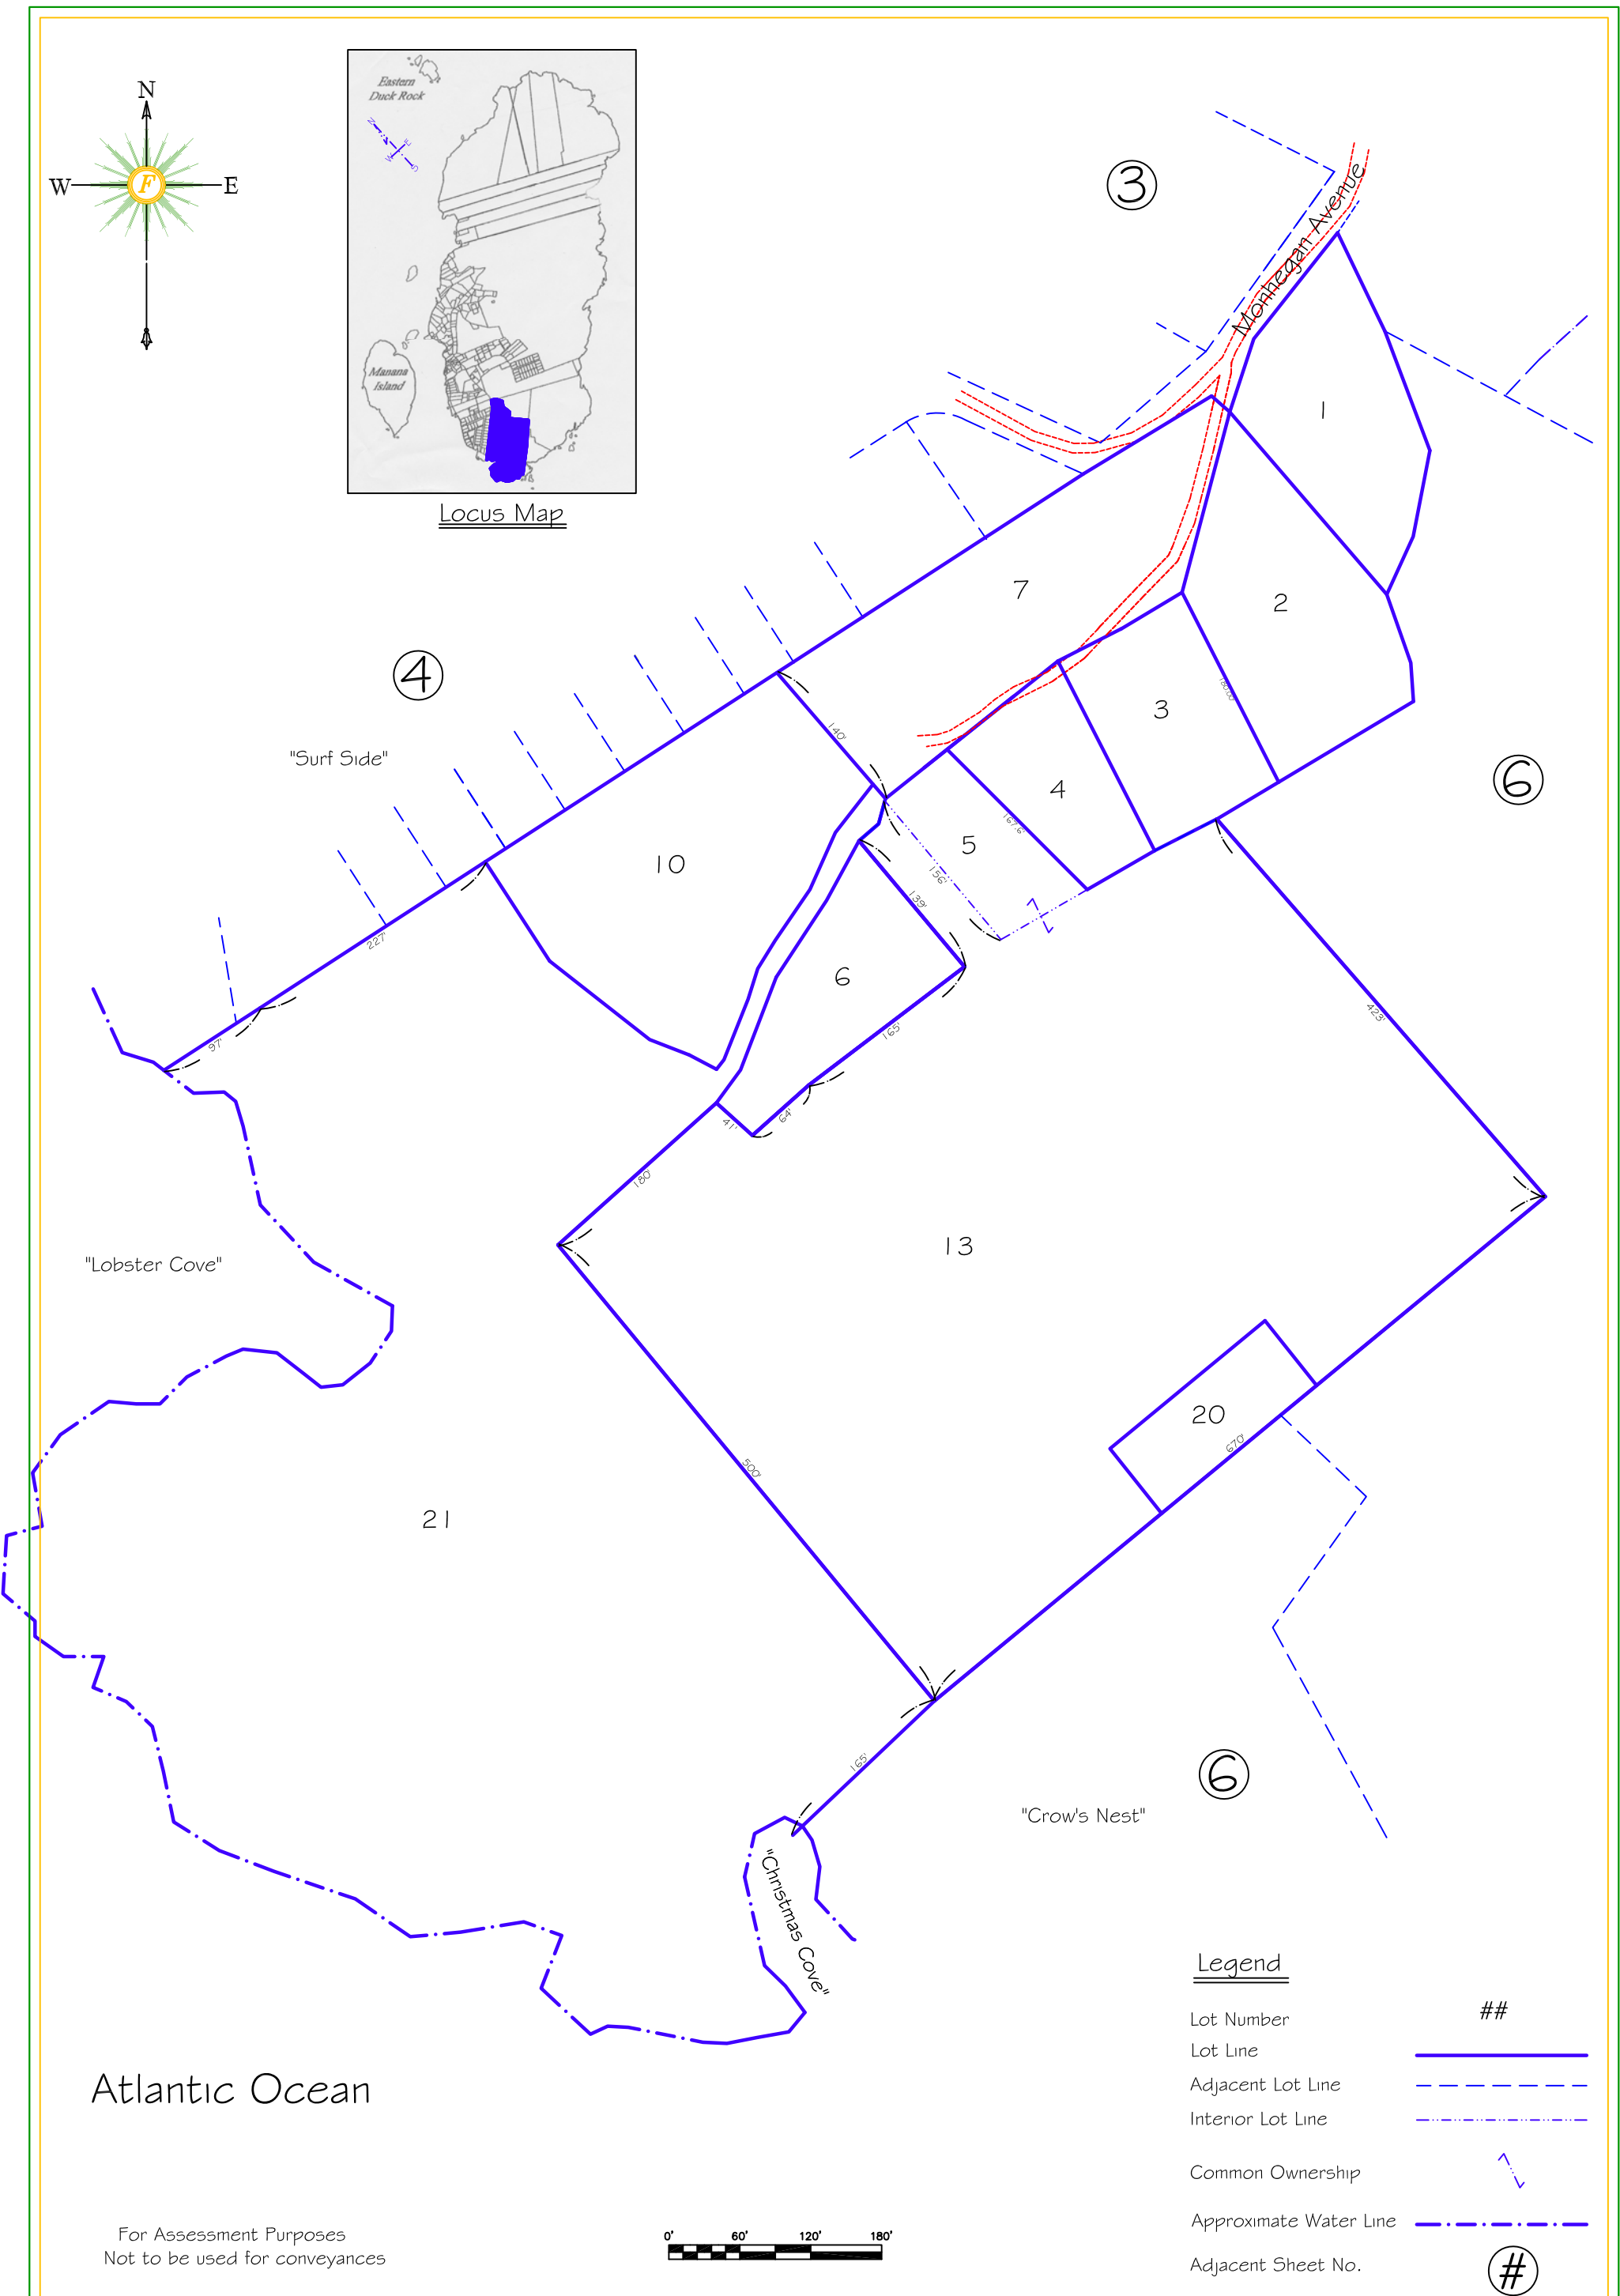

Locus Map

Atlantic Ocean

For Assessment Purposes  
Not to be used for conveyances

Legend

- Lot Number ##
- Lot Line —————
- Adjacent Lot Line - - - - -
- Interior Lot Line - · - · -
- Common Ownership ↘ ↙
- Approximate Water Line - · - · -
- Adjacent Sheet No. Ⓝ

Section  
5

# Monhegan Plantation

Lincoln County, Maine

Prepared by  
Falla & Sons Land Surveys, Inc.  
Palermo, ME  
Last revised 2012