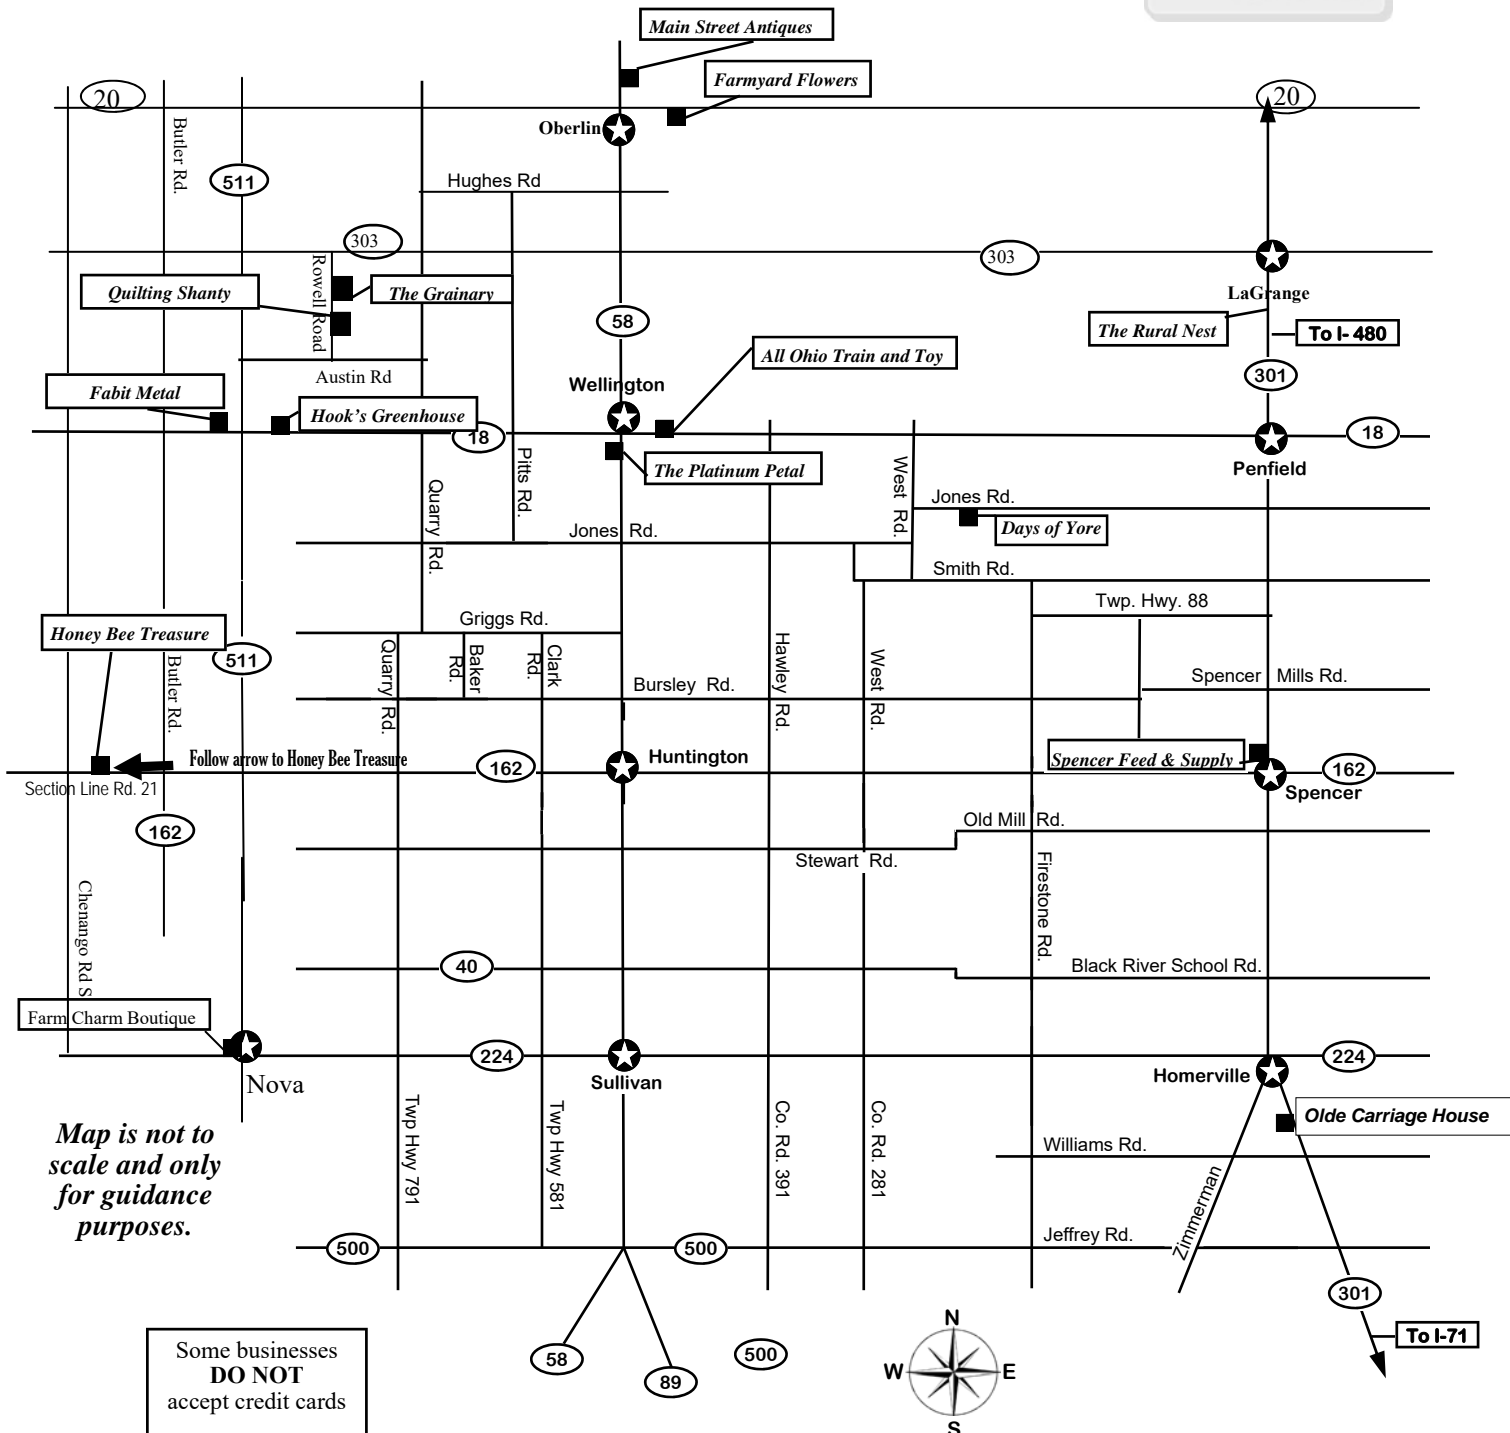

Extra flyer copies can be picked up at your first stop.

R-Indicates available Restroom \$ Cash & Checks only

- Start your adventure at any of the businesses on the map.
- Get this flyer stamped at each business and receive your Bag Lady gift. (Additional flyers at each location.)
- Search for a small wooden bag hidden at one of the above locations each day of tour. Find the bag and win a \$20 gift certificate. When tour is completed turn in the flyer at last stop with contact info completed at top. If all stops are complete you will be entered into a drawing for a \$25 first prize, or \$15 second prize. **Must be 13 & over for this drawing. You can turn in incomplete flyers to get or remain on the mailing list.**
- Children under 13 on the tour will be given their own flyer to follow along for a chance to win \$10.00.

Saturday • 10 am to 5 pm

May 3

Sunday • 12 pm to 5 pm

The store hours given on this flyer are valid on tour dates only. Please call ahead if you plan to visit at another time.

Look for the Tour Flag

www.countrytourgroup.com

Map is not to scale and only for guidance purposes.

Some businesses DO NOT accept credit cards

Map is not to scale