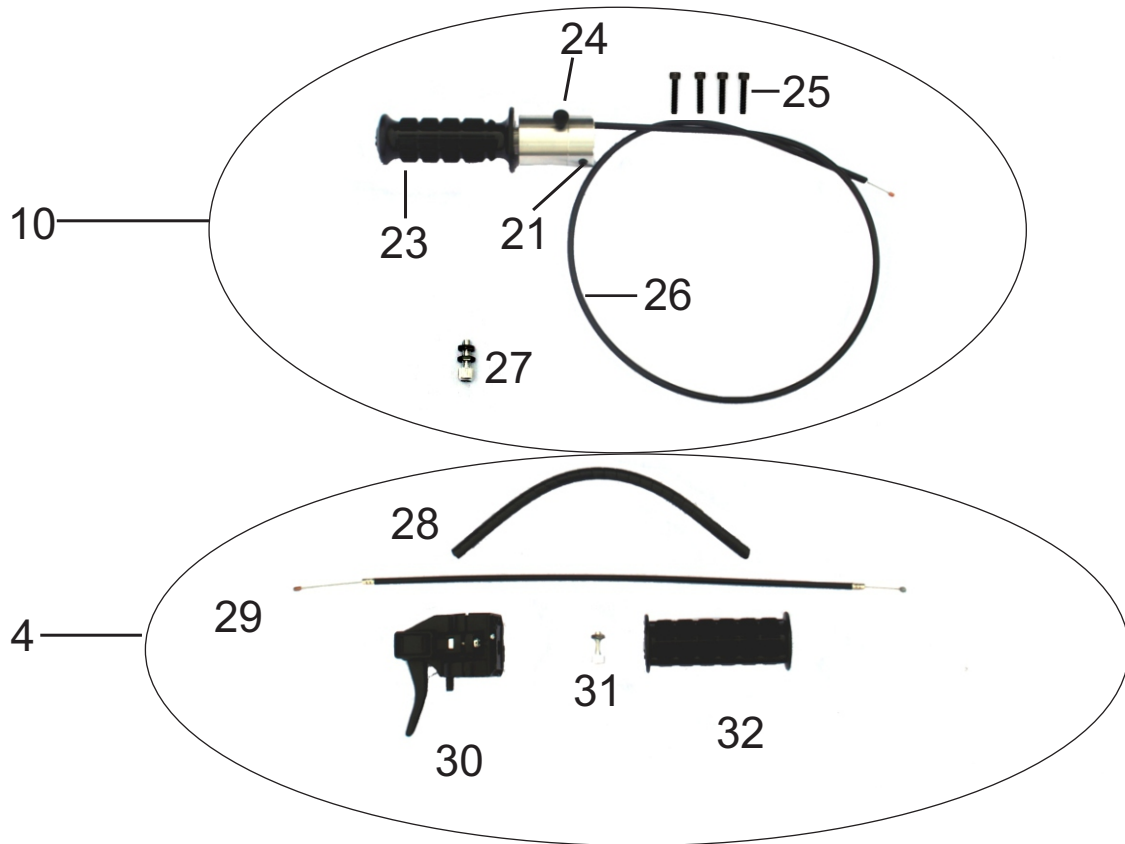

2018

Vibra Strike I and II Parts List

Item	Part Number	Description
1	EA900H	VSI and VSII Honda Engine (Fig. 1)
2	TL324	VSI and VSII Honda Engine Clutch Complete (Fig.1)
3	TL320	VSI Clutch Adapter Nosepiece (Fig.1)
4	RT600	VSI Throttle Assembly (Fig. 2)
5	TL850	VSI and VSII Kickstand Complete (Fig. 3)
6	TL425	VSI Magnesium Cast Lift Handle (Fig. 3)
7	TL525	VSI Cable Housing Complete (Fig. 4)
8	TL140A	VSI Magnesium Frame Complete (Fig. 5)
9	TL250	VSI and VSII Cast Housing Complete (Fig. 7)
10	TL328	VSII Honda Throttle Complete (Fig. 2)
11	TL303	VSII Dual Handlebar (Fig. 3)
12	TL304	VSII Lift Handle (Fig. 3)
13	TL308	VSII Flex Hose (Fig. 4)
14	TL140B	VSII Magnesium Frame Complete (Fig. 6)

Figure 1
EA900H and TL324 (Honda Clutch Complete)

Item	Part Number	Description
1	EA900H	VS1 and VSII Honda Engine with ON/OFF Switch
2	TL324	VSI and VSII Honda Clutch Complete
3	TL320	VSI Clutch Adapter Nosepiece (VSI only)
15	TL316	VSI and VSII Honda Clutch Drum
16	TL317	VSI and VSII Honda Engine Clutch Adapter
17	TL319	VSI and VSII Honda Clutch Shaft
18	TL329	VSI and VSII Honda Clutch Bearing
19	TL314	VSI and VSII Honda Engine Mounting Screw
20	TL071	VSI and VSII Honda Clutch Adapter Mounting Screw
21	TL012	VSI Clutch Adapter Nosepiece Set Screw 5/6-18 X 3/8
22	TL605	VSI and VSII Honda Engine ON/OFF Switch

Figure 2
 VSII TL328 and VSI RT600 Throttle Controls

Item	Part Number	Description
4	RT600	VSI Throttle Assembly
10	TL328	VSII Honda Throttle Complete
21	TL012	VSII Honda Throttle Set Screw
23	TL306	VSII Grip
24	TL330	VSII Throttle Stop Screw
25	TL038	VSII Throttle Screw
26	TL322	VSII Throttle Cable
27	TL054	VSII Throttle Cable Adjusting Screw (2 nuts)
28	N/A	VSI Throttle Cable Loom Housing
29	RT620	VSI Throttle Cable
30	RT610	VSI Throttle Trigger
31	RT603	VSI Throttle Cable Adjusting Screw (1 Nut)
32	RT630	VSI Throttle Grip