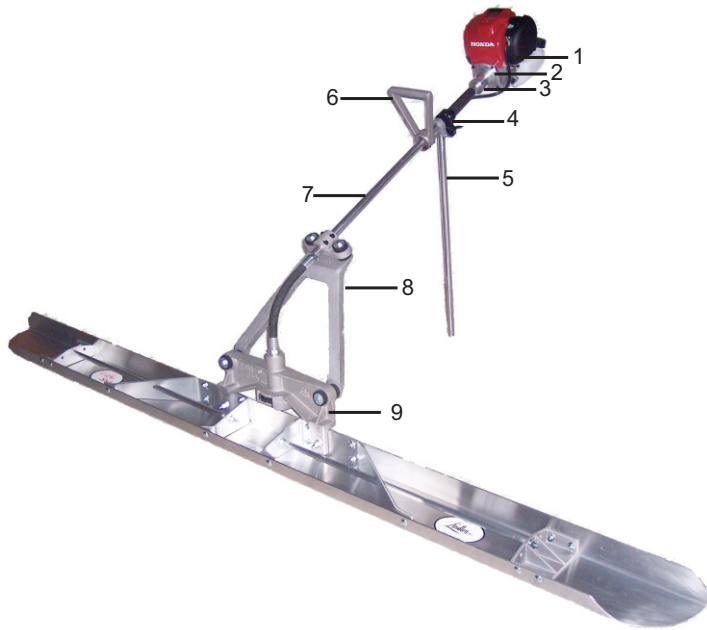

2018

Vibra Strike I and II Parts List

Item	Part Number	Description
1	EA900H	VSI and VSII Honda Engine (Fig. 1)
2	TL324	VSI and VSII Honda Engine Clutch Complete (Fig.1)
3	TL320	VSI Clutch Adapter Nosepiece (Fig.1)
4	RT600	VSI Throttle Assembly (Fig. 2)
5	TL850	VSI and VSII Kickstand Complete (Fig. 3)
6	TL425	VSI Magnesium Cast Lift Handle (Fig. 3)
7	TL525	VSI Cable Housing Complete (Fig. 4)
8	TL140A	VSI Magnesium Frame Complete (Fig. 5)
9	TL250	VSI and VSII Cast Housing Complete (Fig. 7)
10	TL328	VSII Honda Throttle Complete (Fig. 2)
11	TL303	VSII Dual Handlebar (Fig. 3)
12	TL304	VSII Lift Handle (Fig. 3)
13	TL308	VSII Flex Hose (Fig. 4)
14	TL140B	VSII Magnesium Frame Complete (Fig. 6)

Figure 1
EA900H and TL324 (Honda Clutch Complete)

Item	Part Number	Description
1	EA900H	VS1 and VSII Honda Engine with ON/OFF Switch
2	TL324	VSI and VSII Honda Clutch Complete
3	TL320	VSI Clutch Adapter Nosepiece (VSI only)
15	TL316	VSI and VSII Honda Clutch Drum
16	TL317	VSI and VSII Honda Engine Clutch Adapter
17	TL319	VSI and VSII Honda Clutch Shaft
18	TL329	VSI and VSII Honda Clutch Bearing
19	TL314	VSI and VSII Honda Engine Mounting Screw
20	TL071	VSI and VSII Honda Clutch Adapter Mounting Screw
21	TL012	VSI Clutch Adapter Nosepiece Set Screw 5/6-18 X 3/8
22	TL605	VSI and VSII Honda Engine ON/OFF Switch

Figure 2
 VSII TL328 and VSI RT600 Throttle Controls

Item	Part Number	Description
4	RT600	VSI Throttle Assembly
10	TL328	VSII Honda Throttle Complete
21	TL012	VSII Honda Throttle Set Screw
23	TL306	VSII Grip
24	TL330	VSII Throttle Stop Screw
25	TL038	VSII Throttle Screw
26	TL322	VSII Throttle Cable
27	TL054	VSII Throttle Cable Adjusting Screw (2 nuts)
28	N/A	VSI Throttle Cable Loom Housing
29	RT620	VSI Throttle Cable
30	RT610	VSI Throttle Trigger
31	RT603	VSI Throttle Cable Adjusting Screw (1 Nut)
32	RT630	VSI Throttle Grip