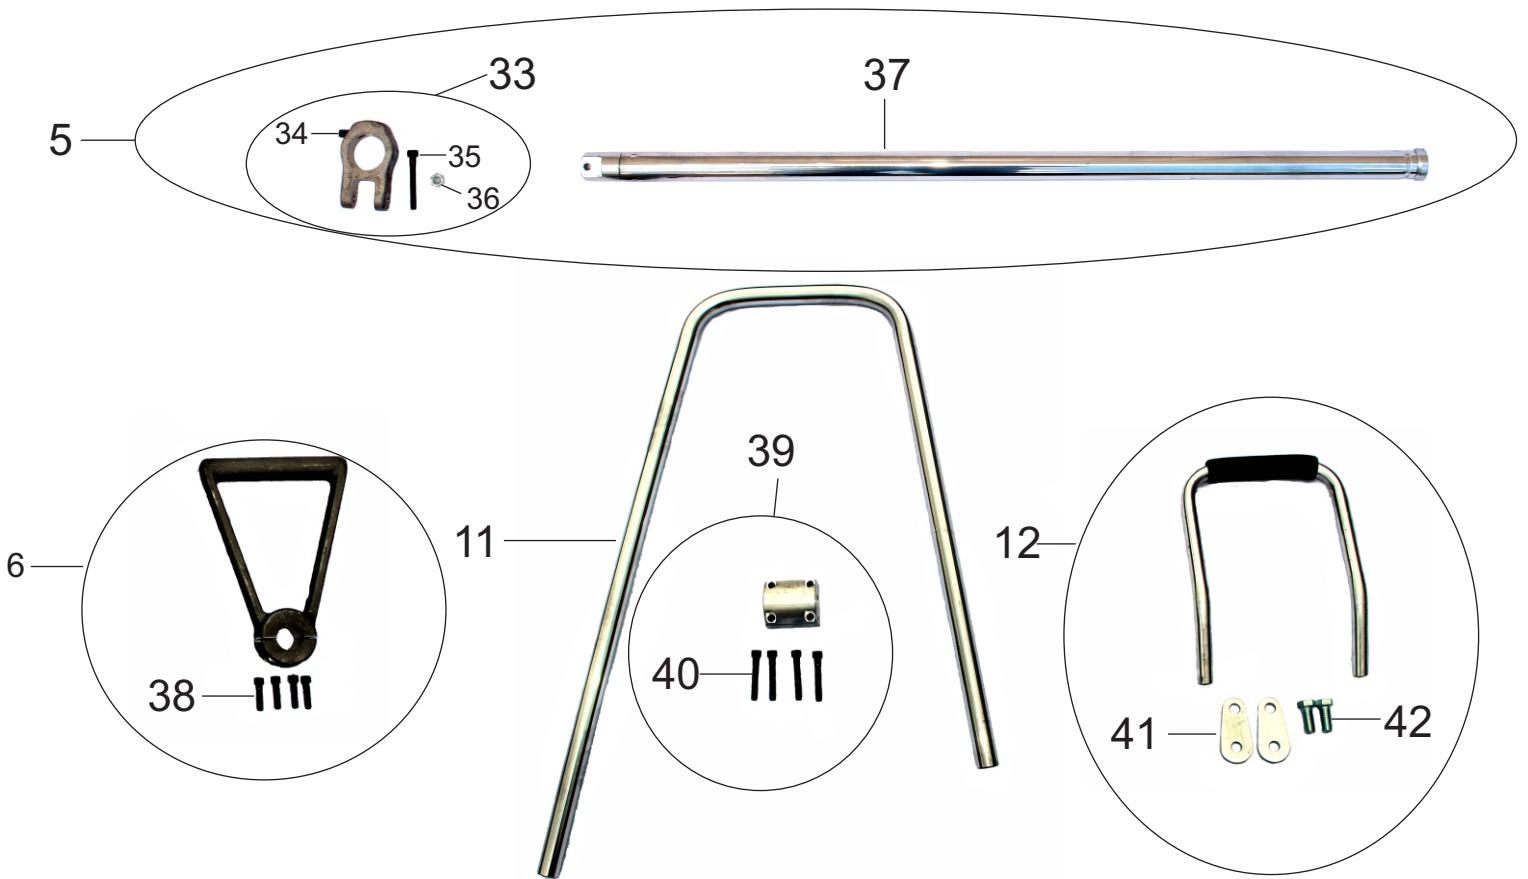

Figure 3
VSI and VSII Kickstand and Handles

Item	Part Number	Description
5	TL850	VSI and VSII Kickstand Complete
6	TL425	VSI Magnesium Cast Lift Handle
11	TL303	VSII Dual Handlebar
12	TL304	VSII Lift Handle
33	TL080	VSI and VSII Kickstand Bracket Complete
34	TL070	VSI and VSII Kickstand Bracket Set Screw
35	TL072	VSI and VSII Kickstand Bracket Connecting Screw
36	TL043	VSI and VSII Kickstand Bracket Self Locking Nut
37	TL800	VSI and VSII Kickstand without Bracket
38	TL039	VSI Magnesium Cast Lift Handle Screw
39	TL302	VSII Dual Handlebar Connector
40	TL006	VSII Dual Handlebar Connector Screw
41	TL304A	VSII Lift Handle Teardrop Connector
42	TL009	VSII Lift Handle Bolt