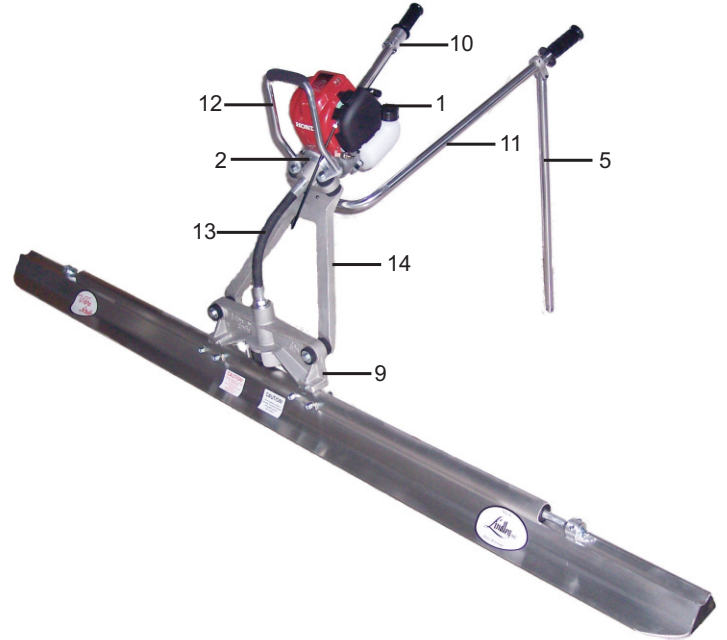

2018

Vibra Strike I and II Parts List

Item	Part Number	Description
1	EA900H	VSI and VSII Honda Engine (Fig. 1)
2	TL324	VSI and VSII Honda Engine Clutch Complete (Fig.1)
3	TL320	VSI Clutch Adapter Nosepiece (Fig.1)
4	RT600	VSI Throttle Assembly (Fig. 2)
5	TL850	VSI and VSII Kickstand Complete (Fig. 3)
6	TL425	VSI Magnesium Cast Lift Handle (Fig. 3)
7	TL525	VSI Cable Housing Complete (Fig. 4)
8	TL140A	VSI Magnesium Frame Complete (Fig. 5)
9	TL250	VSI and VSII Cast Housing Complete (Fig. 7)
10	TL328	VSII Honda Throttle Complete (Fig. 2)
11	TL303	VSII Dual Handlebar (Fig. 3)
12	TL304	VSII Lift Handle (Fig. 3)
13	TL308	VSII Flex Hose (Fig. 4)
14	TL140B	VSII Magnesium Frame Complete (Fig. 6)

Figure 1
EA900H and TL324 (Honda Clutch Complete)

Item	Part Number	Description
1	EA900H	VS1 and VSII Honda Engine with ON/OFF Switch
2	TL324	VSI and VSII Honda Clutch Complete
3	TL320	VSI Clutch Adapter Nosepiece (VSI only)
15	TL316	VSI and VSII Honda Clutch Drum
16	TL317	VSI and VSII Honda Engine Clutch Adapter
17	TL319	VSI and VSII Honda Clutch Shaft
18	TL329	VSI and VSII Honda Clutch Bearing
19	TL314	VSI and VSII Honda Engine Mounting Screw
20	TL071	VSI and VSII Honda Clutch Adapter Mounting Screw
21	TL012	VSI Clutch Adapter Nosepiece Set Screw 5/6-18 X 3/8
22	TL605	VSI and VSII Honda Engine ON/OFF Switch

Figure 2
 VSII TL328 and VSI RT600 Throttle Controls

Item	Part Number	Description
4	RT600	VSI Throttle Assembly
10	TL328	VSII Honda Throttle Complete
21	TL012	VSII Honda Throttle Set Screw
23	TL306	VSII Grip
24	TL330	VSII Throttle Stop Screw
25	TL038	VSII Throttle Screw
26	TL322	VSII Throttle Cable
27	TL054	VSII Throttle Cable Adjusting Screw (2 nuts)
28	N/A	VSI Throttle Cable Loom Housing
29	RT620	VSI Throttle Cable
30	RT610	VSI Throttle Trigger
31	RT603	VSI Throttle Cable Adjusting Screw (1 Nut)
32	RT630	VSI Throttle Grip