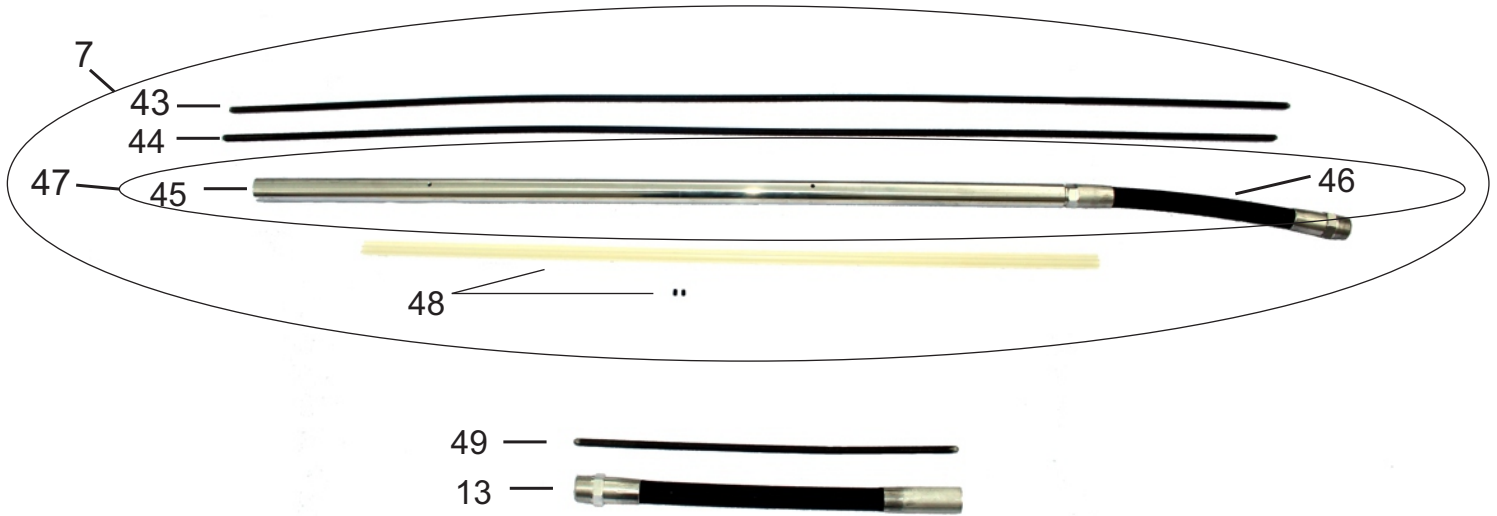

Figure 4

Cable Housing/Flex Hoses

Item	Part Number	Description
7	TL525 (Robin)/TL525H (Honda)	VS1 Cable Housing Complete (engine determines part number/drive cable)
13	TL308	VSII Flex Hose
43	TL550	VSI Robin Engine Drive Cable
44	TL550H	VSI Honda Engine Drive Cable
45	TL505	VSI Cable Housing
46	TL500	VSI Flex Hose
47	TL515	VSI Cable Housing with Flex Hose
48	TL044	VSI Starliner with Set Screws
49	TL307	VSII Drive Cable