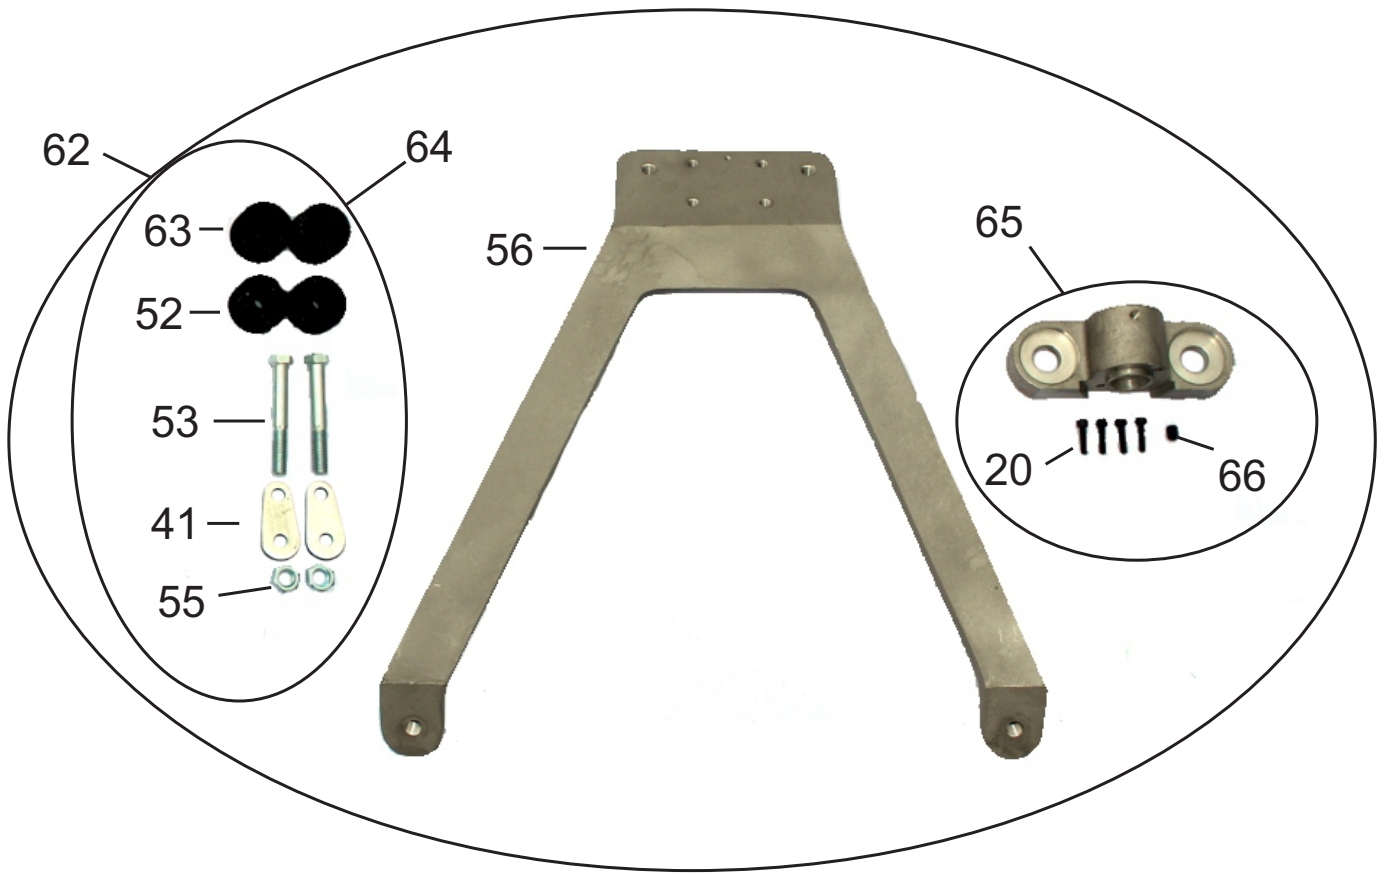

Figure 6
VSII Magnesium Frame Complete

Item	Part Number	Description
20	TL071	VSI and VSII Honda Clutch Adapter Mounting Screw
41	TL304A	VSII Lift Handle Teardrop Connector
52	TL030	3/4" Rubber Bushing
53	TL047	VSI and VSII Magnesium Frame Connector Bushing Set Bolt
55	TL040	7/16 Nut
56	TL110	VSI and VSII Magnesium Frame
62	TL140B	VSII Magnesium Frame Complete
63	TL031	1" Rubber Bushing
64	TL312	VSII Magnesium Frame Connector Bushing Set
65	TL311	VSII Magnesium Frame Connector Set
66	TL004	VSII Magnesium Frame Connector Set Screw