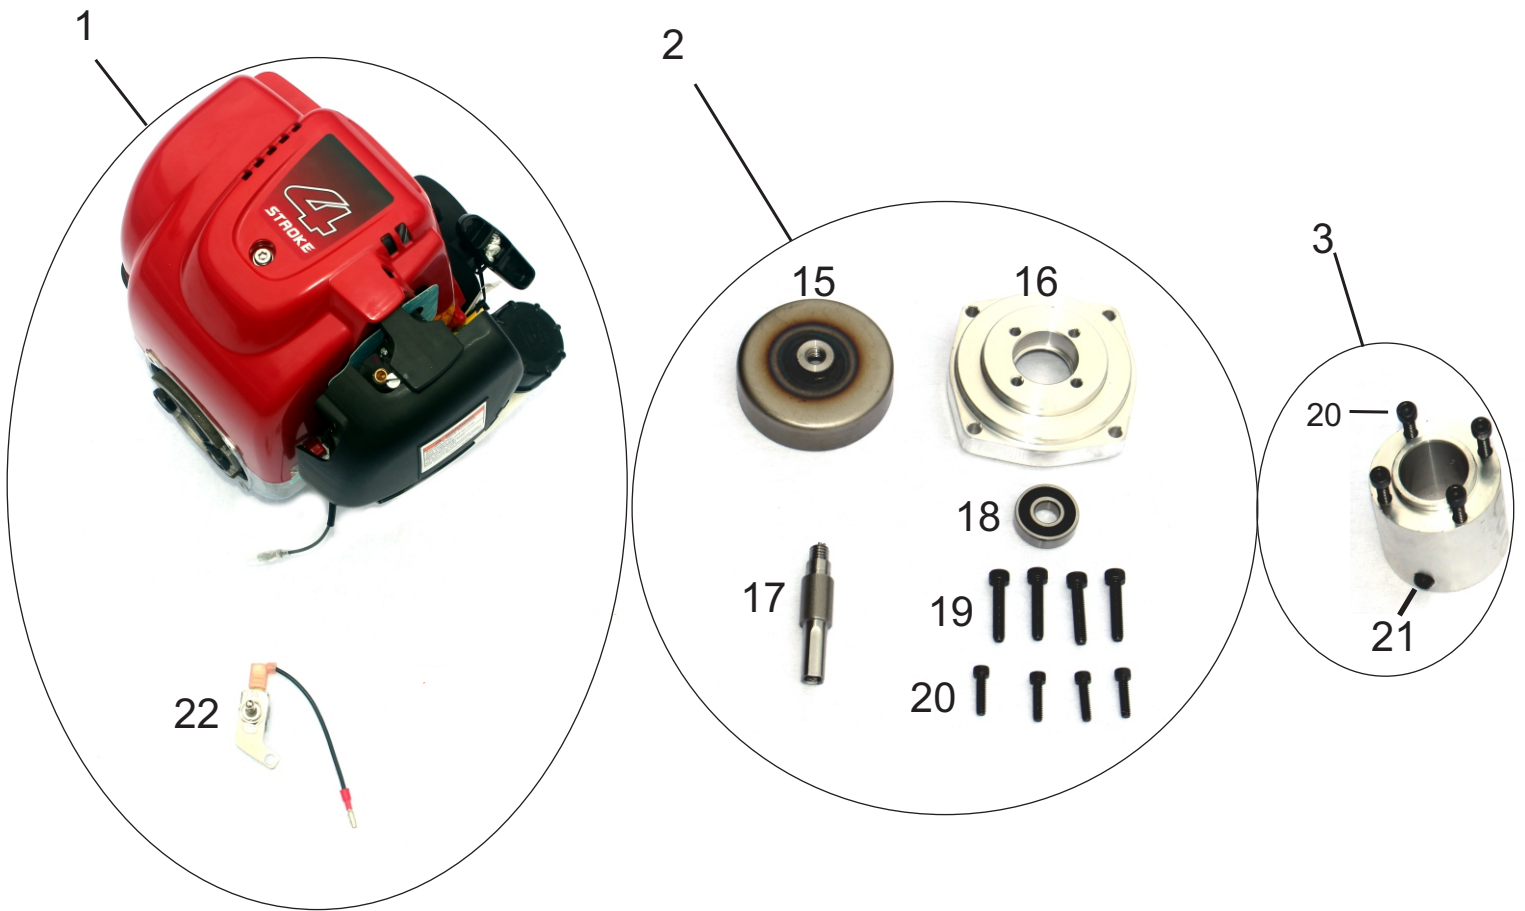

2018

Vibra Strike I and II Parts List

Item	Part Number	Description
1	EA900H	VSI and VSII Honda Engine (Fig. 1)
2	TL324	VSI and VSII Honda Engine Clutch Complete (Fig.1)
3	TL320	VSI Clutch Adapter Nosepiece (Fig.1)
4	RT600	VSI Throttle Assembly (Fig. 2)
5	TL850	VSI and VSII Kickstand Complete (Fig. 3)
6	TL425	VSI Magnesium Cast Lift Handle (Fig. 3)
7	TL525	VSI Cable Housing Complete (Fig. 4)
8	TL140A	VSI Magnesium Frame Complete (Fig. 5)
9	TL250	VSI and VSII Cast Housing Complete (Fig. 7)
10	TL328	VSII Honda Throttle Complete (Fig. 2)
11	TL303	VSII Dual Handlebar (Fig. 3)
12	TL304	VSII Lift Handle (Fig. 3)
13	TL308	VSII Flex Hose (Fig. 4)
14	TL140B	VSII Magnesium Frame Complete (Fig. 6)

Figure 1
EA900H and TL324 (Honda Clutch Complete)

Item	Part Number	Description
1	EA900H	VS1 and VSII Honda Engine with ON/OFF Switch
2	TL324	VSI and VSII Honda Clutch Complete
3	TL320	VSI Clutch Adapter Nosepiece (VSI only)
15	TL316	VSI and VSII Honda Clutch Drum
16	TL317	VSI and VSII Honda Engine Clutch Adapter
17	TL319	VSI and VSII Honda Clutch Shaft
18	TL329	VSI and VSII Honda Clutch Bearing
19	TL314	VSI and VSII Honda Engine Mounting Screw
20	TL071	VSI and VSII Honda Clutch Adapter Mounting Screw
21	TL012	VSI Clutch Adapter Nosepiece Set Screw 5/6-18 X 3/8
22	TL605	VSI and VSII Honda Engine ON/OFF Switch

Figure 2
 VSII TL328 and VSI RT600 Throttle Controls

Item	Part Number	Description
4	RT600	VSI Throttle Assembly
10	TL328	VSII Honda Throttle Complete
21	TL012	VSII Honda Throttle Set Screw
23	TL306	VSII Grip
24	TL330	VSII Throttle Stop Screw
25	TL038	VSII Throttle Screw
26	TL322	VSII Throttle Cable
27	TL054	VSII Throttle Cable Adjusting Screw (2 nuts)
28	N/A	VSI Throttle Cable Loom Housing
29	RT620	VSI Throttle Cable
30	RT610	VSI Throttle Trigger
31	RT603	VSI Throttle Cable Adjusting Screw (1 Nut)
32	RT630	VSI Throttle Grip