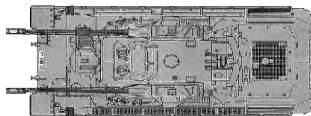

Unit	Ammo	ROF	Range Effectiveness														Ammo Supply	ERA Mod.
			Range in hexes															
			0	1	2	3	4	6	8	10	12	14	16	18	20	22		
ROLAND	SAM†	2	—	—	4:6	4:6	4:6	4:6	3:6	3:6	3:6	3:6	3:6	2:6	2:6	2:6	3	—

➔ ROLAND SAM max range is 32 hexes (8km)

Flakpanzer Gepard

Ratings

Front Armor: 5
 Flank Armor: 5
 Speed: 4
 Mobility: Tracked (T)

Special Abilities: Radar guided AAA guns
 OPTICS: Infra-red (Driver Only)