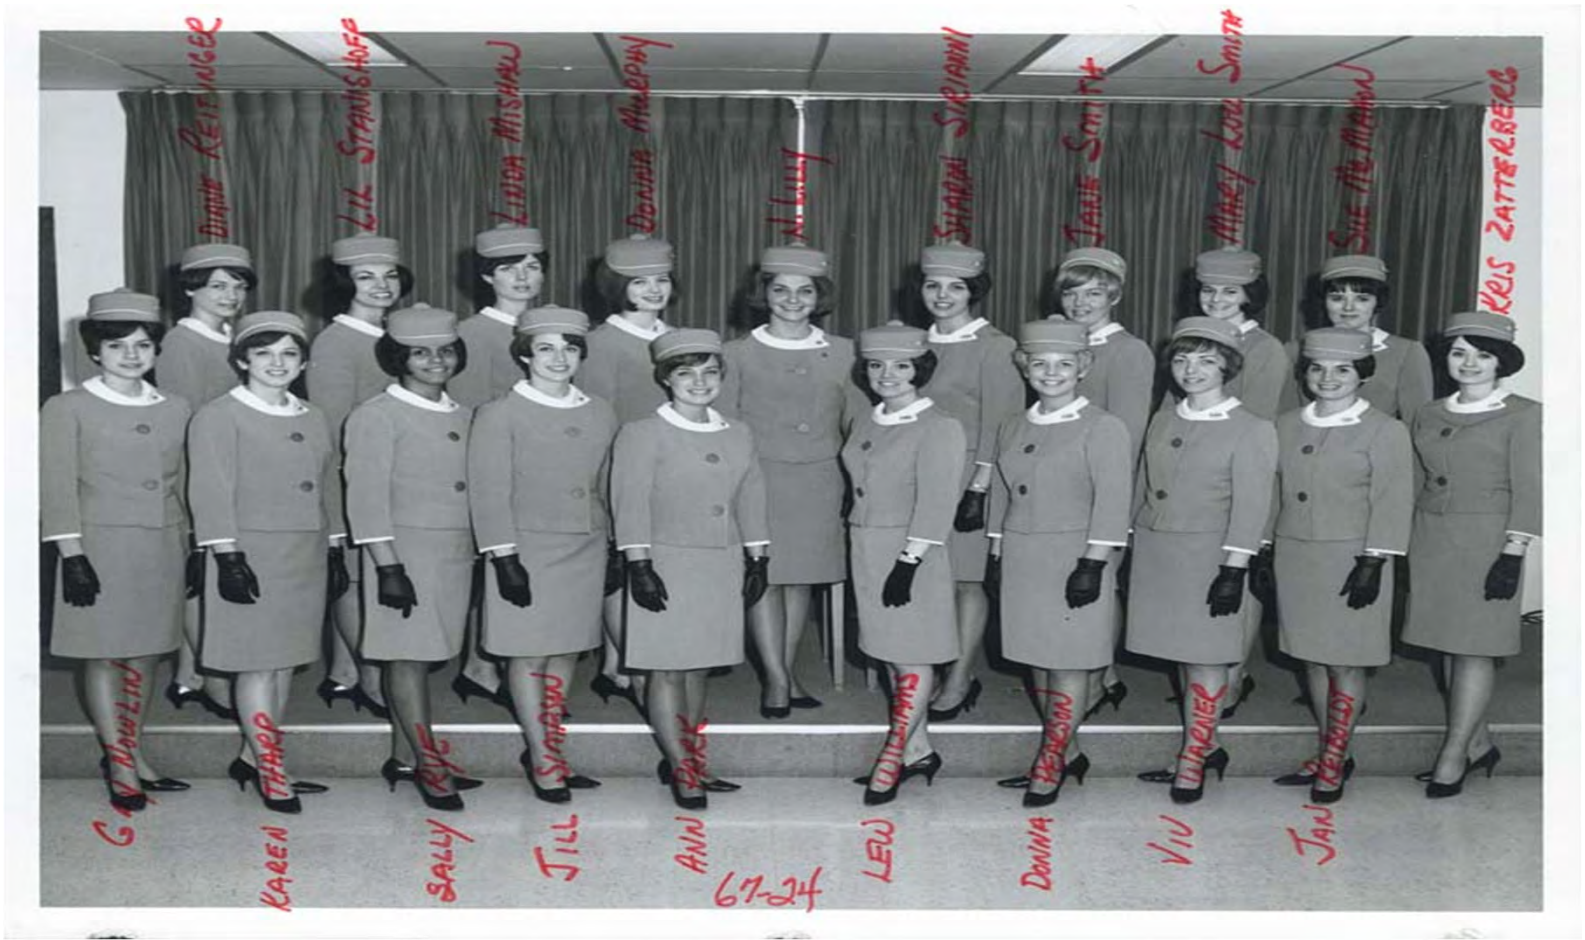

1967 - TWA Class-23