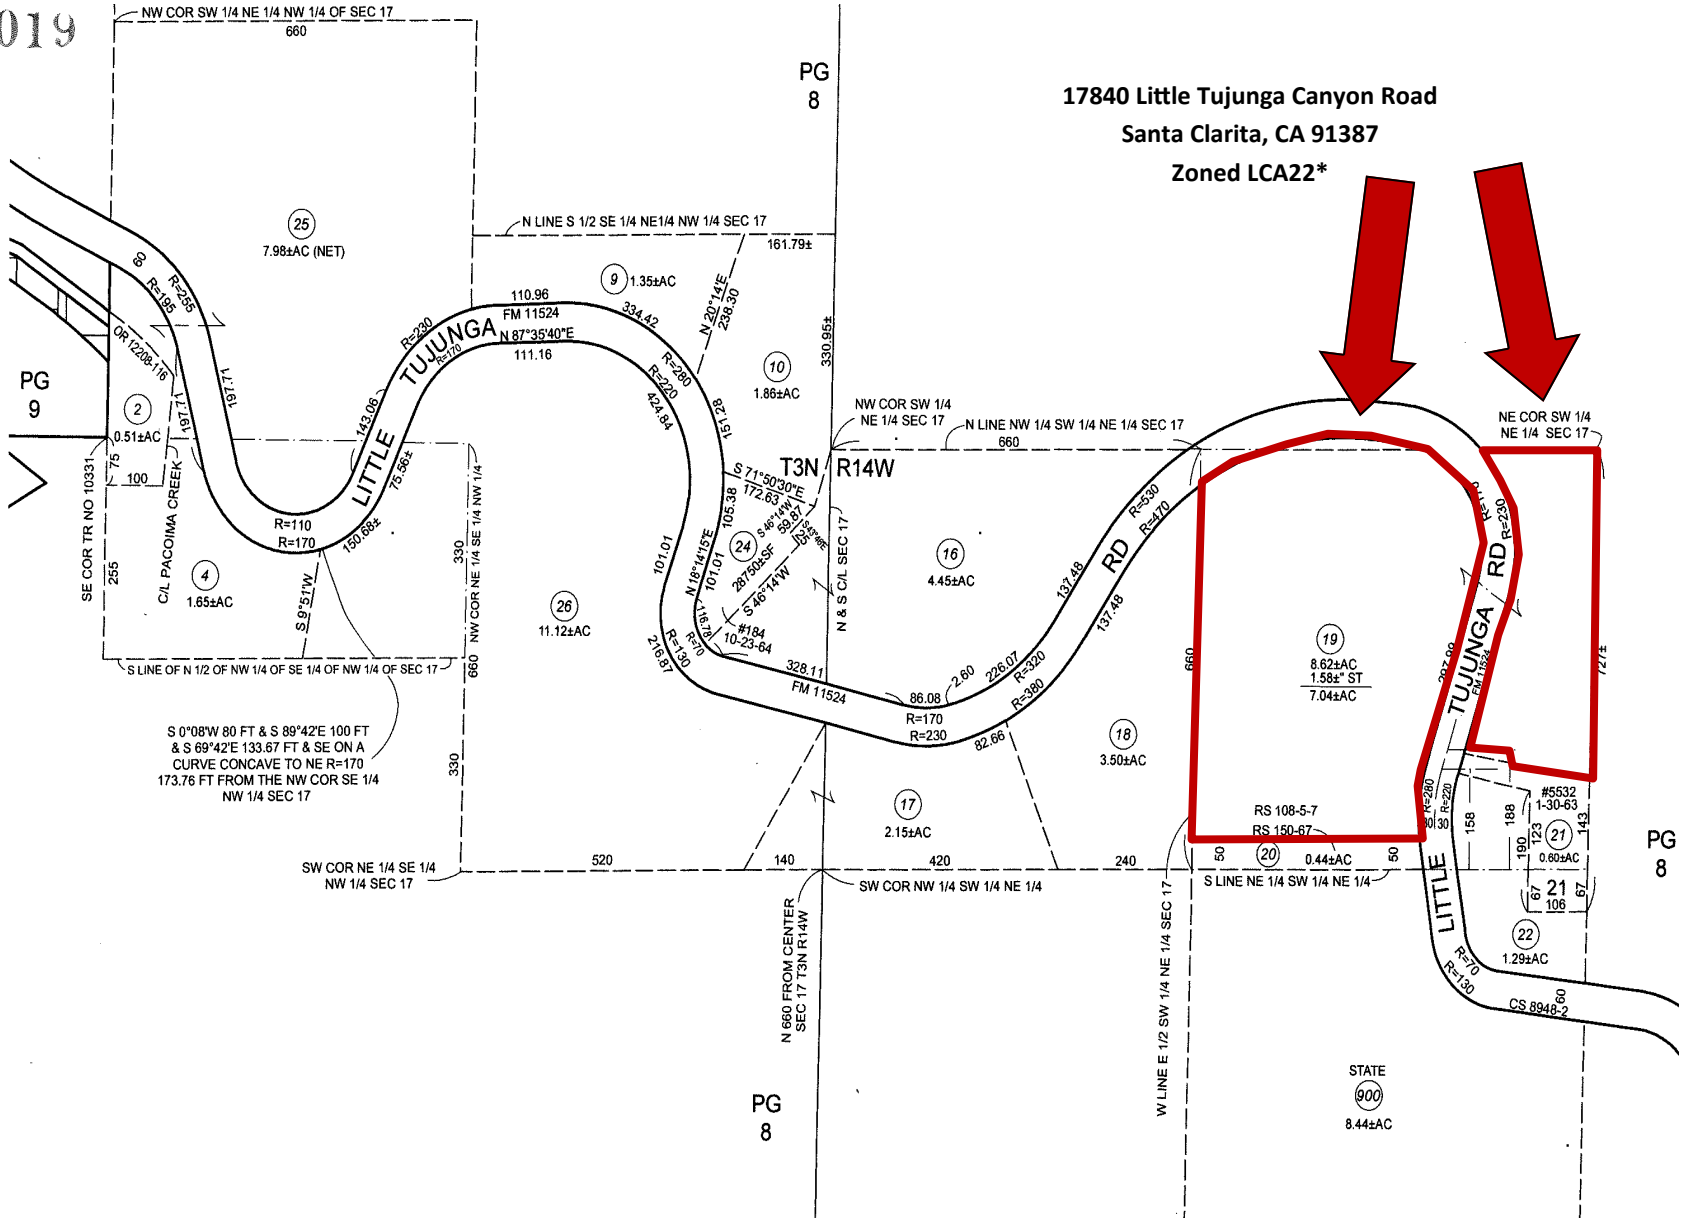

2019

MAPPING AND GIS SERVICES
SCALE 1" = 200'

17840 Little Tujunga Canyon Road
Santa Clarita, CA 91387
Zoned LCA22*

PG 8

PG 8

PG 9

PG 8

STATE
900
8.44± AC