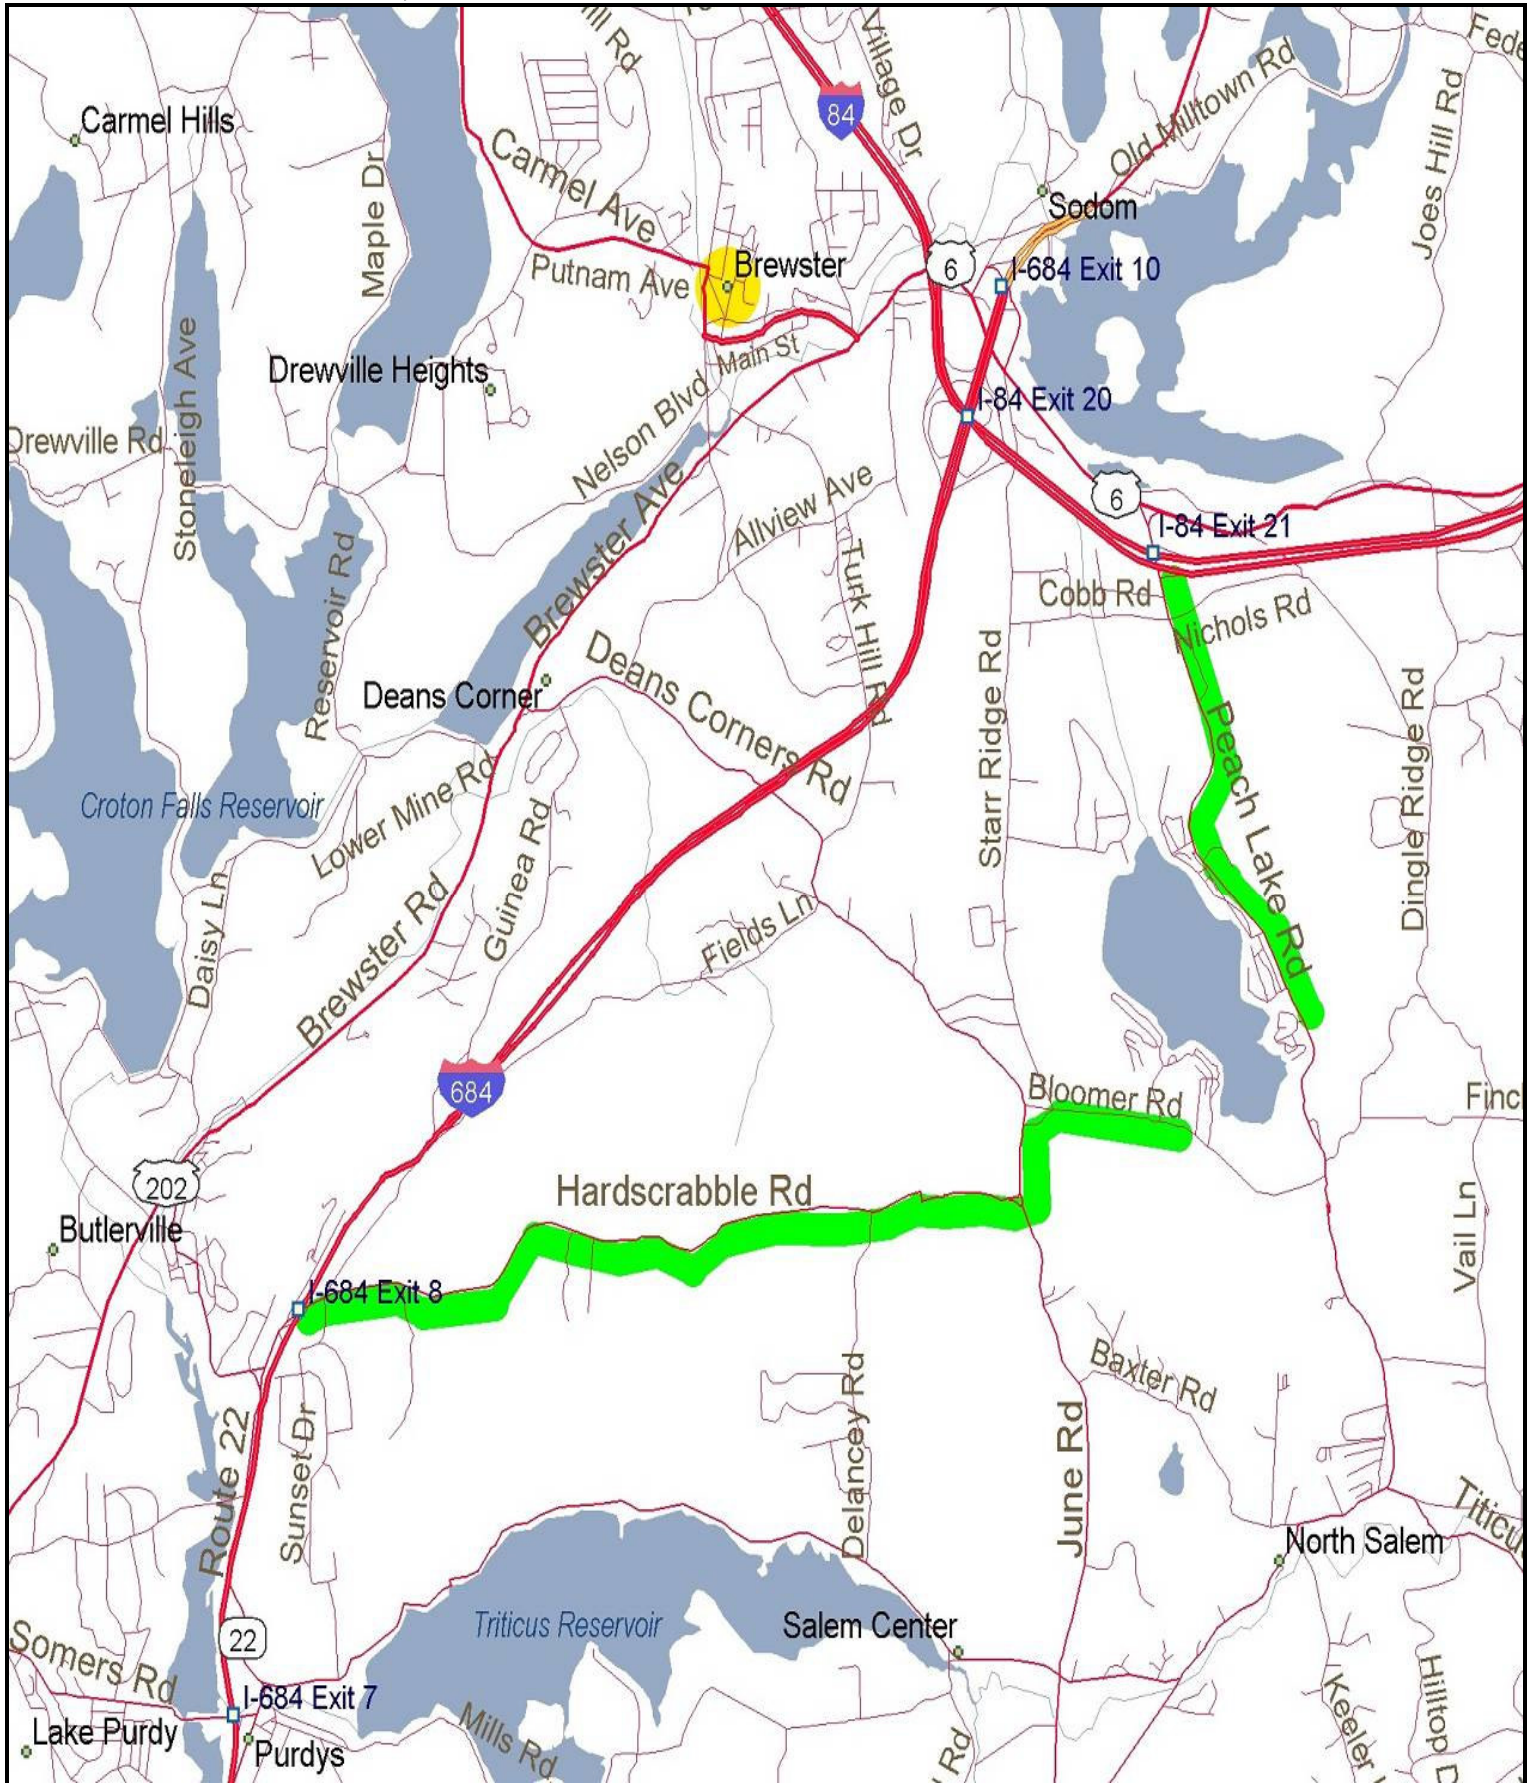

Peach Lake, NY

Proceed north on I-684 to exit 8. Follow Hardscrabble Rd. and make left onto June Rd. and make a right onto Bloomer Rd. to Vails Grove.
Proceed to exit 21 on I-84 and take Peach Lake Rd. south to Vails Grove.