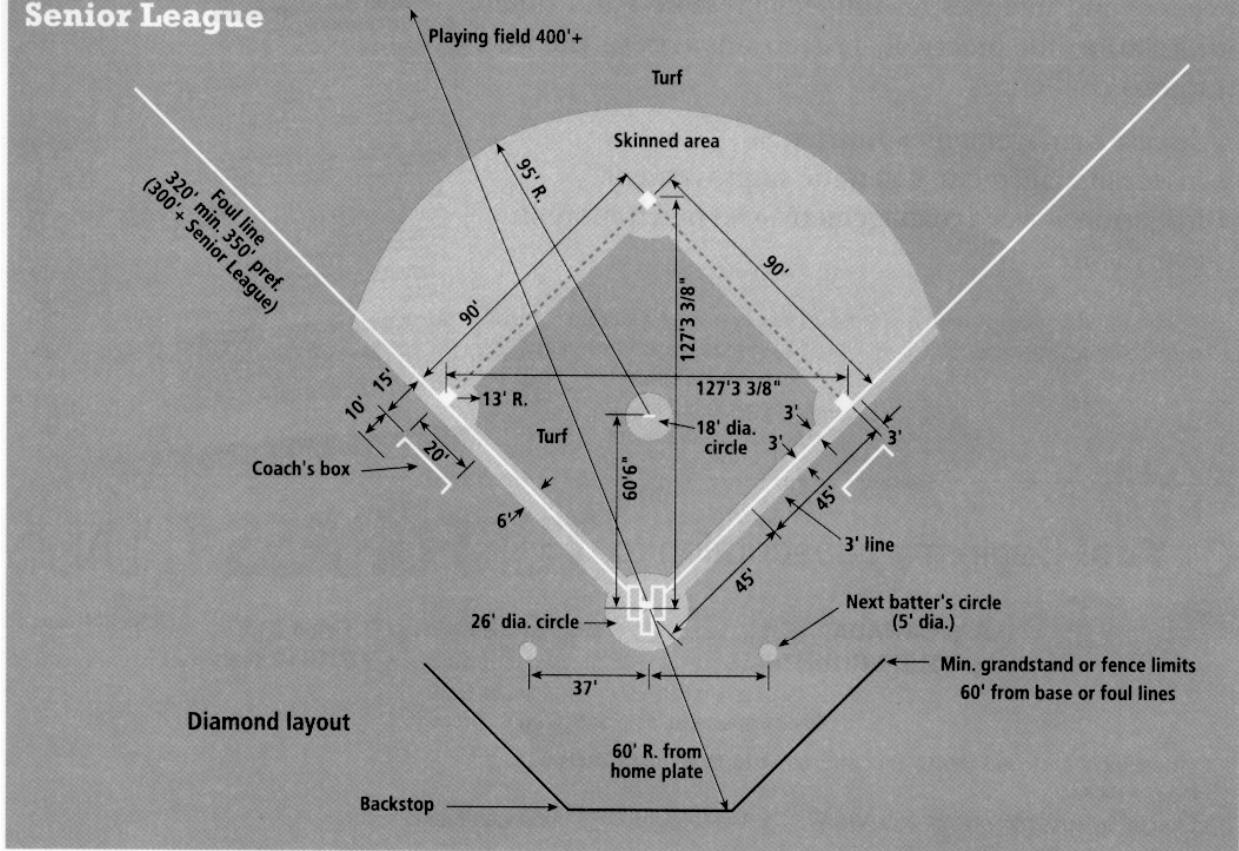

# Official Baseball Babe Ruth Senior League

**Note:**  
The degree of slope from a point 6" in front of the pitcher's plate to a point 6' towards home plate shall be 1" per foot and such degree of slope shall be uniform. Rear slope gradual to edge of skinned circle.