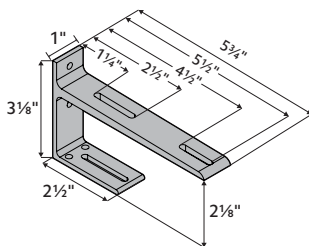

Fits	Dimensions	Quantity per Box	Full Pack	Broken Pack
1 3/8" Estate™ Traverse Rods 2" Estate™ Traverse Rods	Depth: 5 3/4" Height: 3 1/8" Width: 1"	10 pieces per box	$11.63	$16.15
Product Number & Finish				
71132062	Antique Brass	71132110	Satin Brass	
71132006	Black	71132012	Satin Nickel	
71132110	Satin Brass