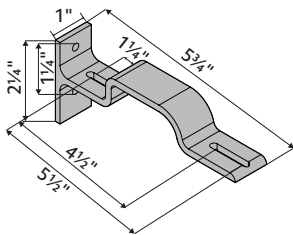

Double Bracket

Fits	Dimensions	Quantity per Box	Full Pack	Broken Pack
1 3/8" Estate™ Traverse Rods 2" Estate™ Traverse Rods	Depth: 5 3/4" Height: 2 1/4" Width: 1"	10 pieces per box	$11.63	$16.15
Product Number & Finish				
71134110 Satin Brass				

Double Bracket