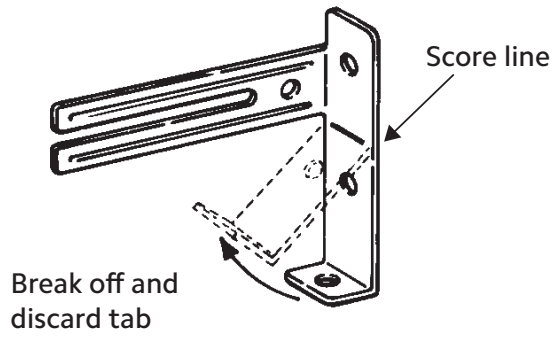

Find rod center by marking X across diameter of pole.

Pole Connector
#5610E061

Wood Elbow Configuration

Learn more about all of our collections

	Designer Metals™ Collection	Wood Trends™ Collection	Wrought Iron Collection	Estate™ Traverse Rods Collection
	sophisticated styles acrylic and metals striking finishes	crafted timelessness beautiful finishes classic designs	architectural statement remarkable history real wrought iron	form meets function innovative solutions customizable
Available Diameters	1" 1 3/8" & 2"	1 3/8" & 2"	1" & 1 3/8"	1 3/8" Wrought Iron 1 3/8" & 2" Designer Metals™ Wood Trends™ 2" Varia & Chroma
Pole Lengths	Fixed - 4', 6' & 8' Telescoping - 36"-180"	4', 6', 8', 12'	6' & 8'	18"-16'
Pole Material	Metal	Wood	Metal	Wood, Metal, Varia & Chroma
Operation Modes	Stationary, Traversing Manual or Motorized Draw	Stationary, Traversing Manual or Motorized Draw	Stationary, Traversing Manual or Motorized Draw	Traversing Manual or Motorized Draw
Pole Sizing	Fixed Width & Telescoping	Fixed Width	Fixed Width	Cut to Measure
Finishes	8	9	6	62
Finials	27	18	18	106
Bracket Types	Decorative Fixed & Bypass Fixed	Decorative Fixed	Decorative Fixed & Bypass Fixed	Concealed Adjustable
Bracket Sizes	3" – 8 3/4", Inside Mount & Ceiling Mount	3 1/2" – 7", Inside Mount & Ceiling Mount	3 1/2" – 6 1/2" & Inside Mount	1 3/4" – 3 1/4"
Treatment Styles	Stationary & Traversing	Stationary & Traversing	Stationary & Traversing	Traversing