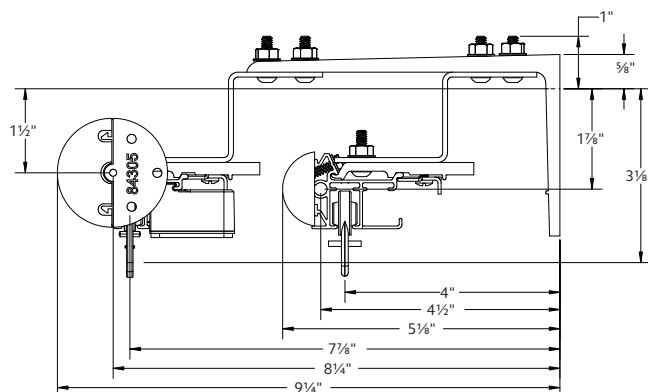

Double Wall Mount using parts:

To achieve this look, order Estate rod ceiling mounted. 94130xxx brackets are included with the rod. Then order one, item 71134110 double bracket in the quantity needed based on the bracket spacing drawing on page 40.