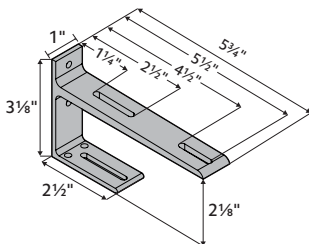

Fits	Dimensions	Quantity per Box	Full Pack	Broken Pack
1 3/8" Estate™ Traverse Rods 2" Estate™ Traverse Rods	Depth: 5 3/4" Height: 3 1/8" Width: 1"	10 pieces per box	$11.63	$16.15
Product Number & Finish				
71132062	Antique Brass	71132110	Satin Brass	
71132006	Black	71132012	Satin Nickel