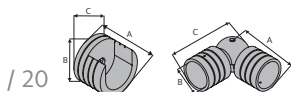

Fits	Clearance	Quantity per Box	Full Pack	Broken Pack
1 3/8" Wood Trends™ Poles	6"-8"	10 pieces per box	$11.04	$15.34

Product Number & Finish	
5617091	Unfinished

See page 53 for configuration