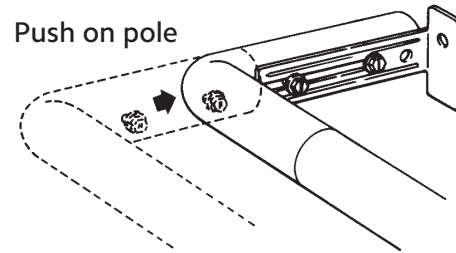

Find rod center by marking X across diameter of pole.

Pole Connector
#5610E061

Wood Elbow Configuration

Learn more about all of our collections

	Designer Metals™ Collection	Wood Trends™ Collection	Wrought Iron Collection	Estate™ Traverse Rods Collection
	sophisticated styles acrylic and metals striking finishes	crafted timelessness beautiful finishes classic designs	architectural statement remarkable history real wrought iron	form meets function innovative solutions customizable
Available Diameters	1" 1 3/8" & 2"	1 3/8" & 2"	1" & 1 3/8"	1 3/8" Wrought Iron 1 3/8" & 2" Designer Metals™ Wood Trends™ 2" Varia & Chroma
Pole Lengths	Fixed - 4', 6' & 8' Telescoping - 36"-180"	4', 6', 8', 12'	6' & 8'	18"-16'
Pole Material	Metal	Wood	Metal	Wood, Metal, Varia & Chroma
Operation Modes	Stationary, Traversing Manual or Motorized Draw	Stationary, Traversing Manual or Motorized Draw	Stationary, Traversing Manual or Motorized Draw	Traversing Manual or Motorized Draw
Pole Sizing	Fixed Width & Telescoping	Fixed Width	Fixed Width	Cut to Measure
Finishes	8	9	6	62
Finials	27	18	18	106
Bracket Types	Decorative Fixed & Bypass Fixed	Decorative Fixed	Decorative Fixed & Bypass Fixed	Concealed Adjustable
Bracket Sizes	3" – 8 3/4", Inside Mount & Ceiling Mount	3 1/2" – 7", Inside Mount & Ceiling Mount	3 1/2" – 6 1/2" & Inside Mount	1 3/4" – 3 1/4"
Treatment Styles	Stationary & Traversing	Stationary & Traversing	Stationary & Traversing	Traversing