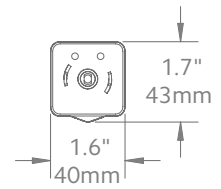

Bottom View

Motor Unit   Product No.

AMP™ Drapery Motor   62001300

Technical Specs   AMP™ Motor

Power Supply   DC 16.5V-0.89A
(100-240VAC 50/60Hz 0.5A)

Amperage   2.55Ah

Average Linear Speed   7.8inches/sec

Power Consumption   40 watts

Torque   1.2Nm

Power Cable Length   6 feet

Variable Speed   80, 100 & 120 rpm

Certifications   UL/CE

Max. Track Length   Estate™ - 16 ft
Architrac™ 94001 - 16 ft

Max. Load   64 lbs

Follow track specifications for drapery weight.