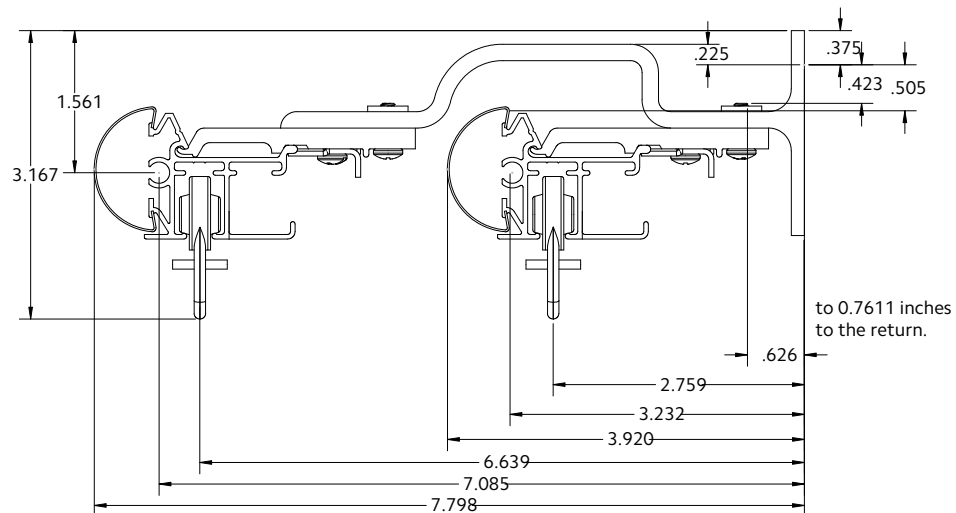

1 3/8" Front & 1 3/8" Back Double Wall Mount