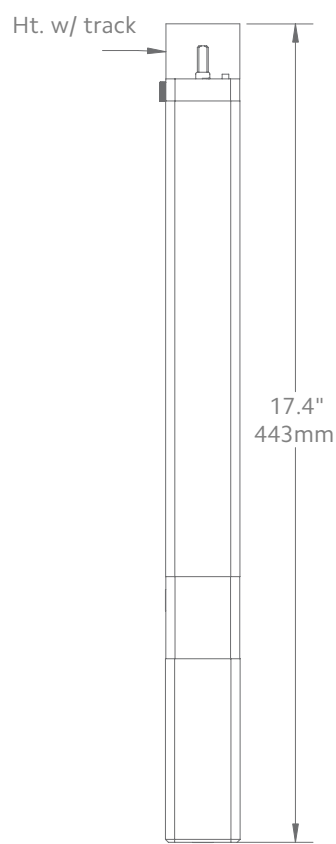

Available Colors

White

Side View

Front View

Bottom View

Motor Unit Product No.

AMP™ Drapery Motor 62001300

Technical Specs AMP™ Motor