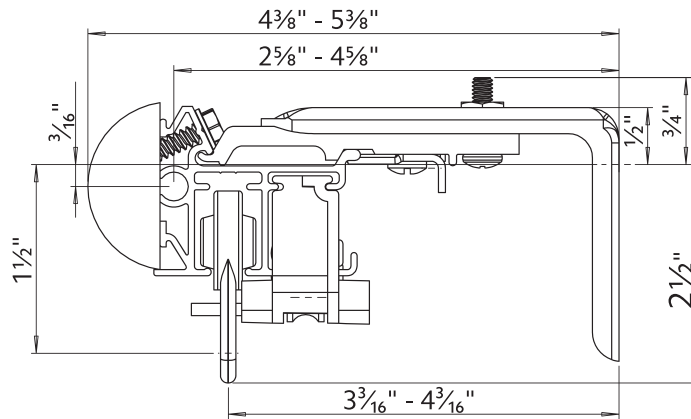

1 3/8" Wall Mount