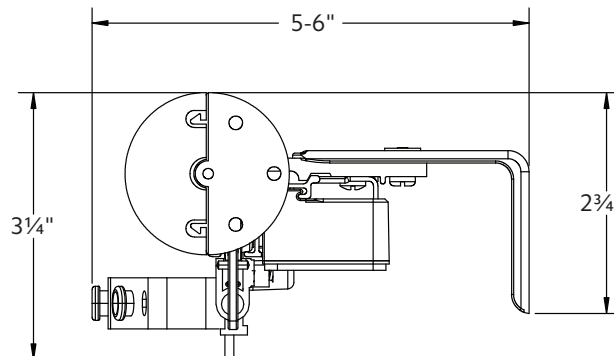

2" Wall Mount