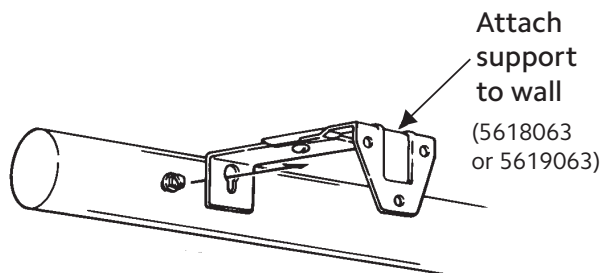

Find rod center by marking X across diameter of pole.

Pole Connector
#5610E061

Wood Elbow Configuration

Learn more about all of our collections

	Designer Metals™ Collection	Wood Trends™ Collection	Wrought Iron Collection	Estate™ Traverse Rods Collection
	sophisticated styles acrylic and metals striking finishes	crafted timelessness beautiful finishes classic designs	architectural statement remarkable history real wrought iron	form meets function innovative solutions customizable
Available Diameters	1" 1 3/8" & 2"	1 3/8" & 2"	1" & 1 3/8"	1 3/8" Wrought Iron 1 3/8" & 2" Designer Metals™ Wood Trends™ 2" Varia & Chroma
Pole Lengths	Fixed - 4', 6' & 8' Telescoping - 36"-180"	4', 6', 8', 12'	6' & 8'	18"-16'
Pole Material	Metal	Wood	Metal	Wood, Metal, Varia & Chroma
Operation Modes	Stationary, Traversing Manual or Motorized Draw	Stationary, Traversing Manual or Motorized Draw	Stationary, Traversing Manual or Motorized Draw	Traversing Manual or Motorized Draw
Pole Sizing	Fixed Width & Telescoping	Fixed Width	Fixed Width	Cut to Measure
Finishes	8	9	6	62
Finials	27	18	18	106
Bracket Types	Decorative Fixed & Bypass Fixed	Decorative Fixed	Decorative Fixed & Bypass Fixed	Concealed Adjustable
Bracket Sizes	3" – 8 3/4", Inside Mount & Ceiling Mount	3 1/2" – 7", Inside Mount & Ceiling Mount	3 1/2" – 6 1/2" & Inside Mount	1 3/4" – 3 1/4"
Treatment Styles	Stationary & Traversing	Stationary & Traversing	Stationary & Traversing	Traversing