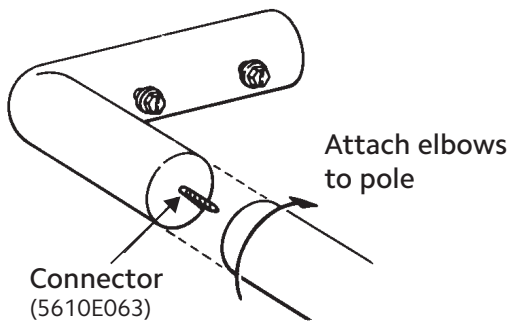

Find rod center by marking X across diameter of pole.

Pole Connector
#5610E061

Wood Elbow Configuration

Learn more about all of our collections

	Designer Metals™ Collection	Wood Trends™ Collection	Wrought Iron Collection	Estate™ Traverse Rods Collection
	sophisticated styles acrylic and metals striking finishes	crafted timelessness beautiful finishes classic designs	architectural statement remarkable history real wrought iron	form meets function innovative solutions customizable
Available Diameters	1" 1 3/8" & 2"	1 3/8" & 2"	1" & 1 3/8"	1 3/8" Wrought Iron 1 3/8" & 2" Designer Metals™ Wood Trends™ 2" Varia & Chroma
Pole Lengths	Fixed - 4', 6' & 8' Telescoping - 36"-180"	4', 6', 8', 12'	6' & 8'	18"-16'
Pole Material	Metal	Wood	Metal	Wood, Metal, Varia & Chroma
Operation Modes	Stationary, Traversing Manual or Motorized Draw	Stationary, Traversing Manual or Motorized Draw	Stationary, Traversing Manual or Motorized Draw	Traversing Manual or Motorized Draw
Pole Sizing	Fixed Width & Telescoping	Fixed Width	Fixed Width	Cut to Measure
Finishes	8	9	6	62
Finials	27	18	18	106
Bracket Types	Decorative Fixed & Bypass Fixed	Decorative Fixed	Decorative Fixed & Bypass Fixed	Concealed Adjustable
Bracket Sizes	3" – 8 3/4", Inside Mount & Ceiling Mount	3 1/2" – 7", Inside Mount & Ceiling Mount	3 1/2" – 6 1/2" & Inside Mount	1 3/4" – 3 1/4"
Treatment Styles	Stationary & Traversing	Stationary & Traversing	Stationary & Traversing	Traversing