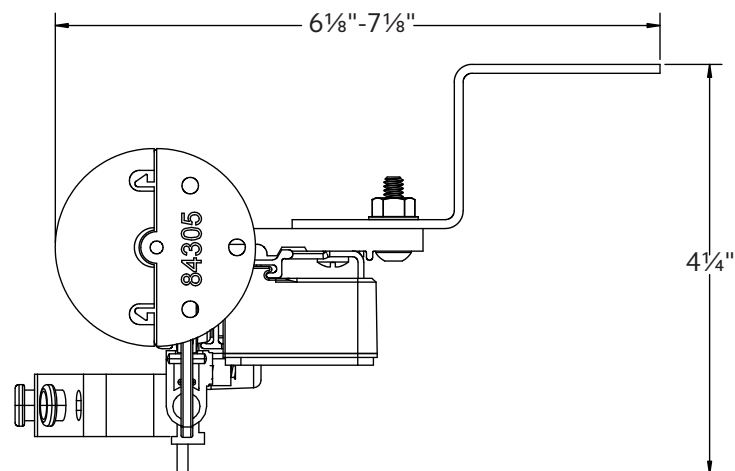

94130xxx

8

1796061

1 3/8" Ceiling Mount

2" Ceiling Mount

Double Wall Mount using parts:

To achieve this look, order Estate rod, ceiling mounted. 94130xxx brackets are included with the rod. Then order one, item 94125xxx double bracket and two, item 1796061 ceiling mount brackets multiplied by the quantity needed based on the bracket spacing drawing on page 40.