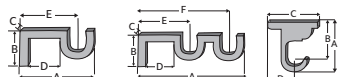

Use the measurement guide to the left to help determine the correct dimensions for your selected product.