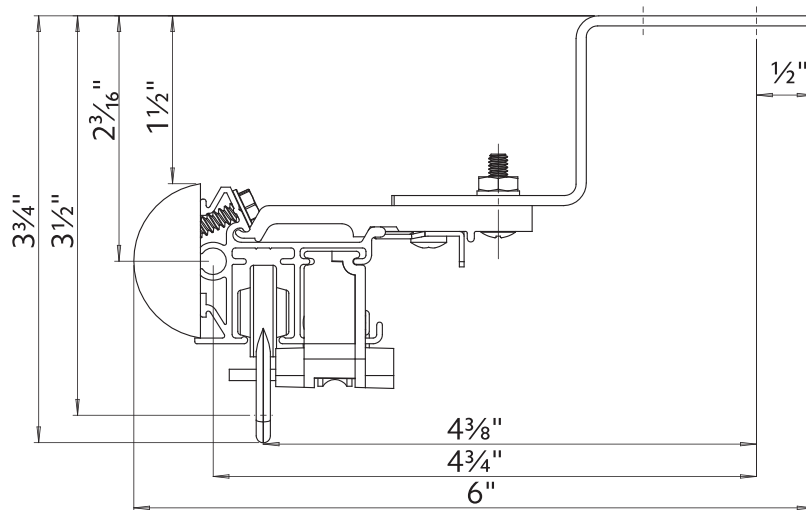

94130xxx

8

1796061

1 3/8" Ceiling Mount

2" Ceiling Mount

Double Wall Mount using parts:

To achieve this look, order Estate rod, ceiling mounted. 94130xxx brackets are included with the rod. Then order one, item 94125xxx double bracket and two, item 1796061 ceiling mount brackets multiplied by the quantity needed based on the bracket spacing drawing on page 40.