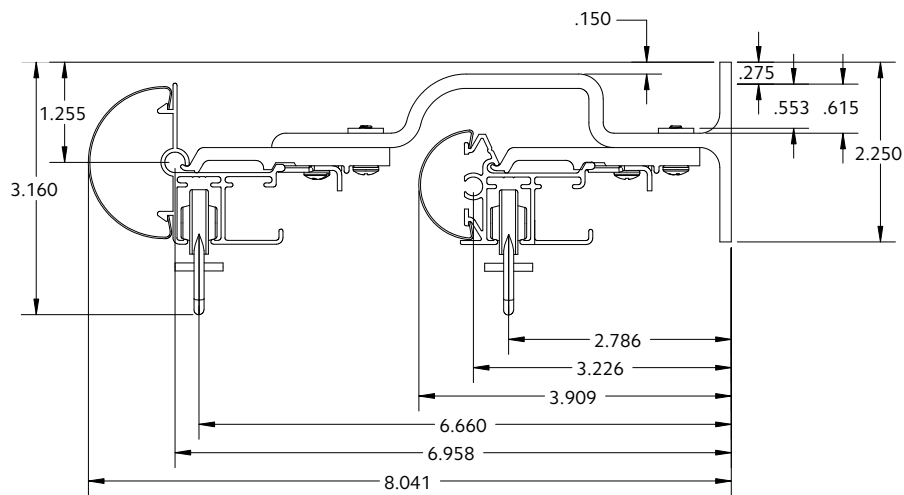

Double Wall Mount using parts:

To achieve this look, order Estate rod ceiling mounted. 94130xxx brackets are included with the rod. Then order one, item 71134110 double bracket in the quantity needed based on the bracket spacing drawing on page 40.

71134110

&

94130xxx

2" Front & 1 3/8" Back Double Wall Mount