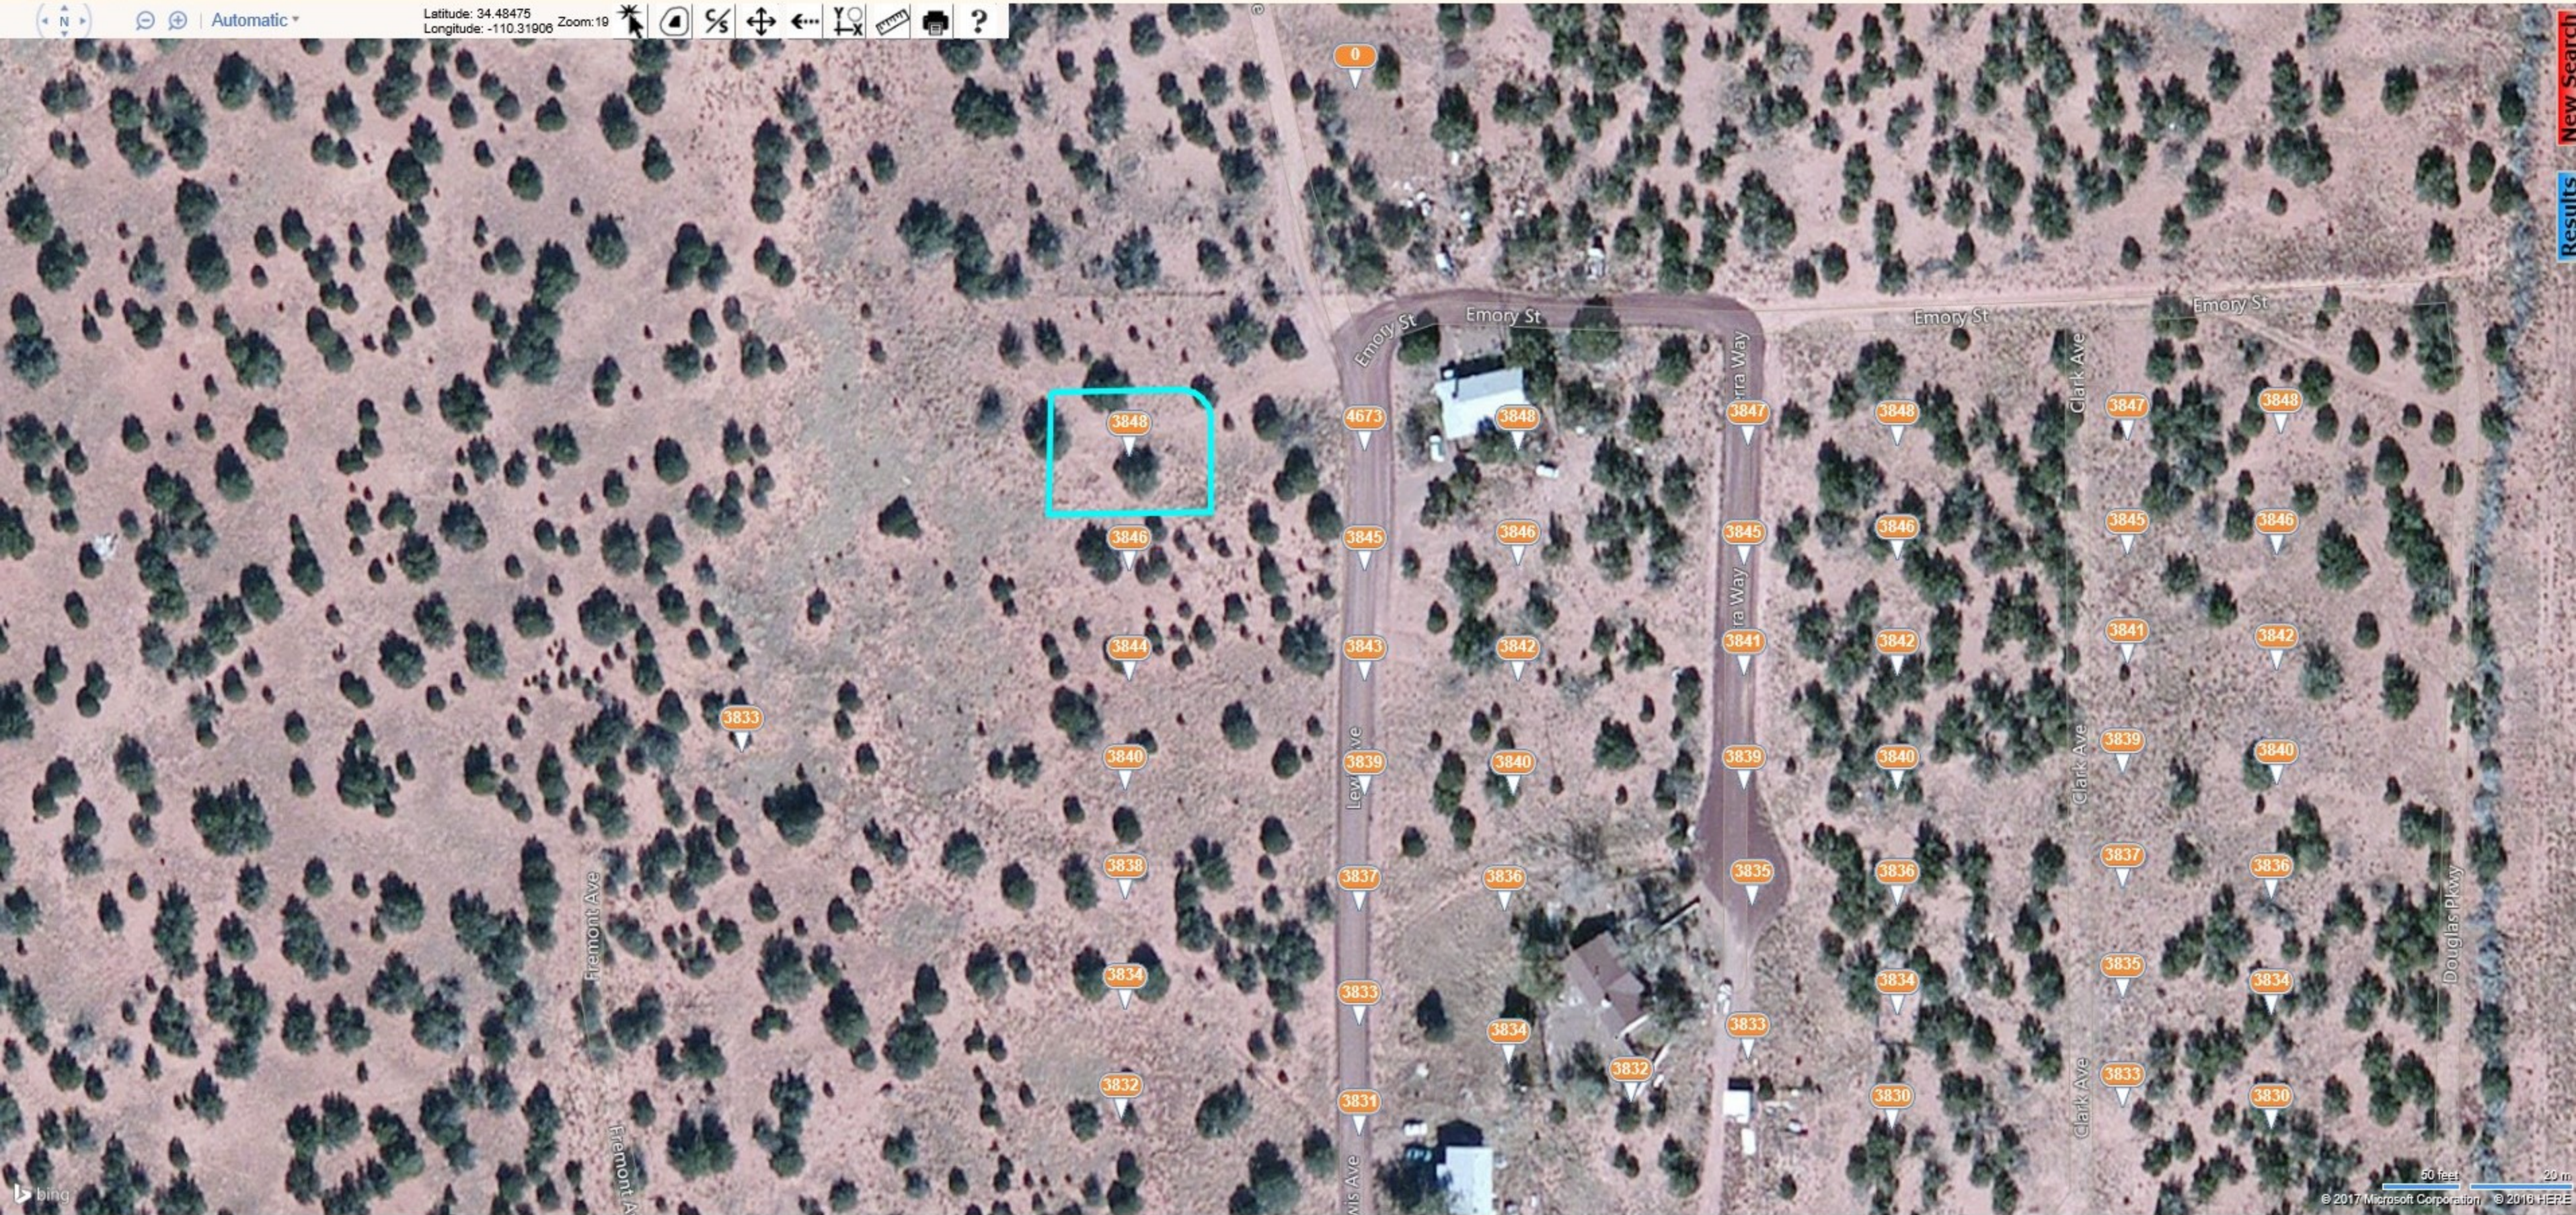

Navigation icons: North arrow, Home, Automatic, Print, Measure, etc.

Latitude: 34.48475  
Longitude: -110.31906  
Zoom: 19

New Search  
Results

50 feet 20 m

© 2017 Microsoft Corporation © 2016 HERE