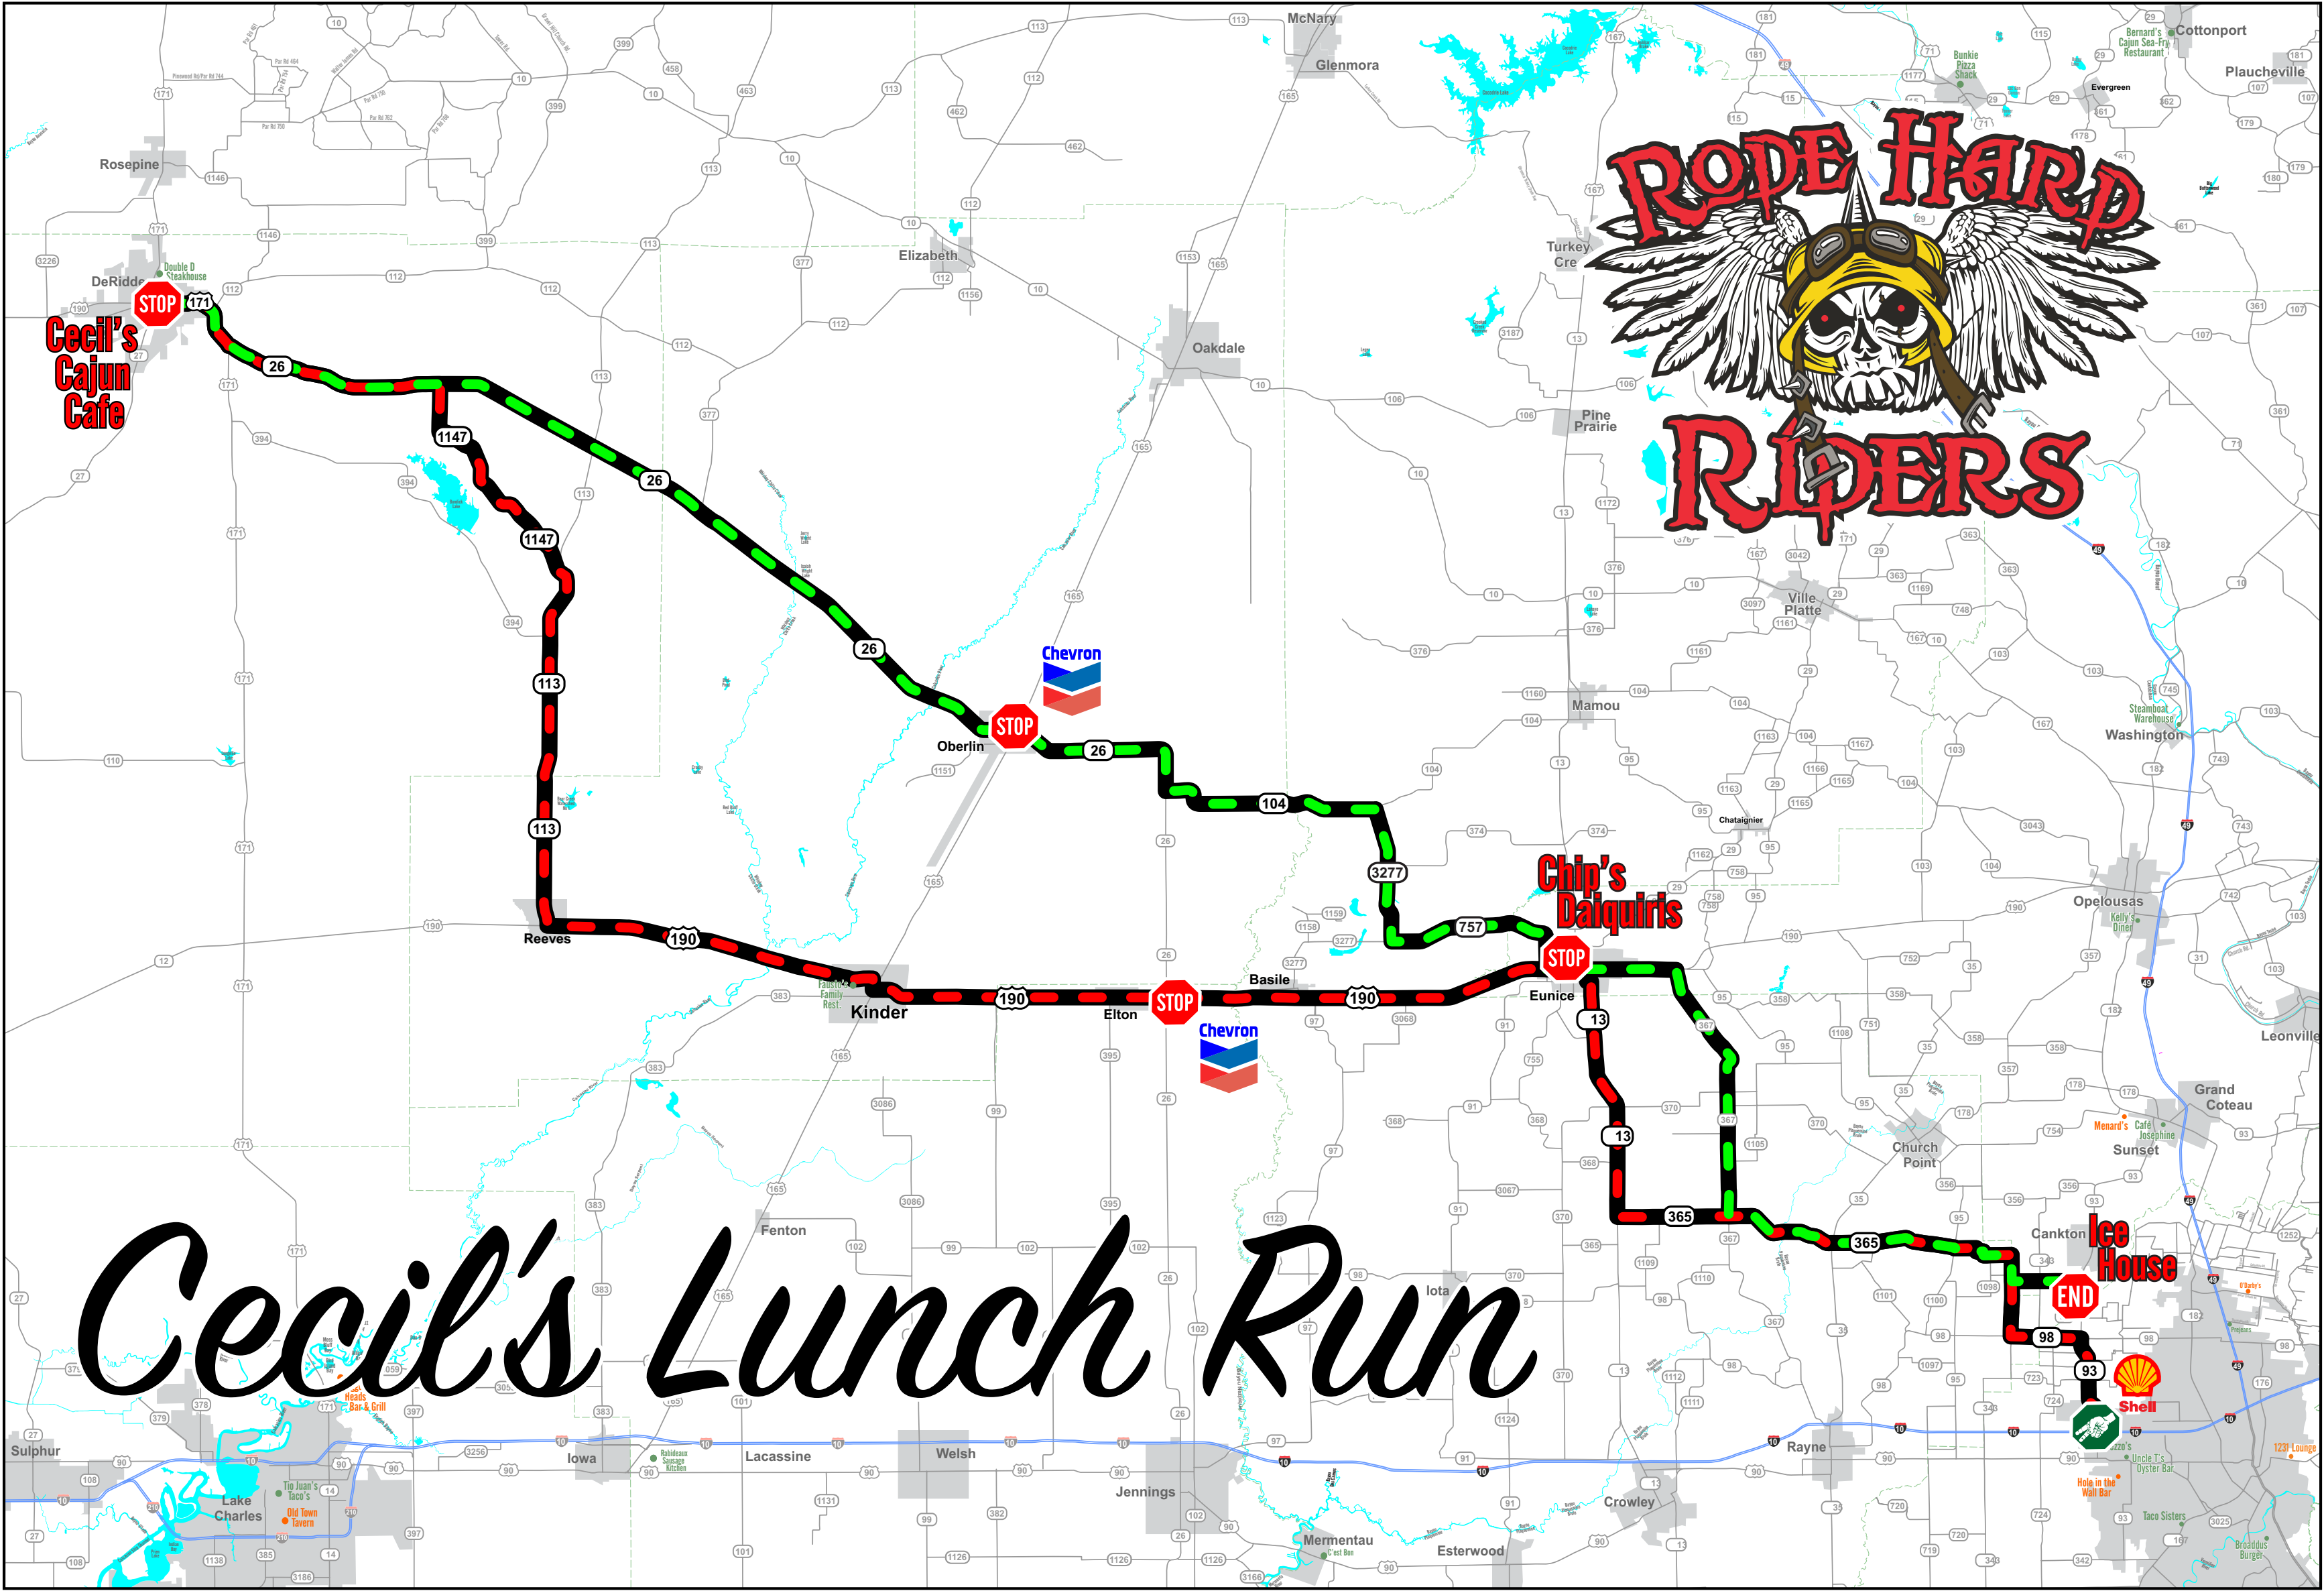

## Cecil's Lunch Run

Dist	Turn	Road	Clock	Total Dist
	Start	at Shell, 404 LA-93, Scott		
	Go North	on LA-93	8:30 AM	0.00 mi.
in 3.20 miles	Go left	on to LA-98	8:35 AM	3.20 mi.
in 2.60 miles	Turn right	on to LA-365	8:38 AM	5.80 mi.
in 3.00 miles	Turn left	on LA-365	8:42 AM	8.80 mi.
in 1.20 miles	Turn left	on LA-365	8:44 AM	10.00 mi.
in 1.20 miles	Turn right	on to LA-95 / LA-365	8:46 AM	11.20 mi.
in 0.03 miles	Turn left	on LA-365	8:47 AM	11.23 mi.
in 13.00 miles	Turn right	on to LA-13	9:02 AM	24.23 mi.
in 8.80 miles	Keep left	on LA-13 (Eunice)	9:12 AM	33.03 mi.
in 0.10 miles	Turn right	on LA-13	9:13 AM	33.13 mi.
in 0.50 miles	Turn left	on to US-190	9:15 AM	33.63 mi.
<b>in 16.00 miles</b>	<b>STOP</b>	<b>at Chevron (Elton)</b>	<b>9:36 AM</b>	<b>49.63 mi.</b>
	Continue West	on US-190	9:56 AM	49.63 mi.
in 11.00 miles	Keep right	on US-190 (Kinder)	10:10 AM	60.63 mi.
in 0.40 miles	Keep left	on US-190	10:12 AM	61.03 mi.
in 12.00 miles	Turn right	on to LA-113	10:25 AM	73.03 mi.
in 13.00 miles	Turn left	on to LA-1147	10:38 AM	86.03 mi.
in 9.30 miles	Turn right	on to LA-26	10:49 AM	95.33 mi.
in 7.90 miles	Turn right	on to US-171	10:58 AM	103.23 mi.
in 3.60 miles	Turn left	on to N Stewart St. (DeRidder)	11:03 AM	106.83 mi.
<b>in 0.05 miles</b>	<b>STOP</b>	<b>at Cecil's Cajun Kitchen</b>	<b>11:04 AM</b>	<b>106.88 mi.</b>
	Go East	on to US-171	12:49 PM	106.88 mi.
in 3.60 miles	Turn left	on to LA-26	12:54 PM	110.48 mi.
<b>in 33.00 miles</b>	<b>STOP</b>	<b>at Chevron (Oberlin)</b>	<b>1:28 PM</b>	<b>143.48 mi.</b>
	Continue East	on LA-26	1:48 PM	143.48 mi.
in 7.10 miles	Turn left	on to LA-104	1:56 PM	150.58 mi.
in 8.00 miles	Turn right	on to LA-3277	2:04 PM	158.58 mi.
in 4.90 miles	Turn left	on to LA-757	2:10 PM	163.48 mi.
in 7.10 miles	Turn left	on to US-190 (Eunice)	2:19 PM	170.58 mi.
<b>in 0.60 miles</b>	<b>STOP</b>	<b>at Chip's Daiquiris</b>	<b>2:20 PM</b>	<b>171.18 mi.</b>
	Continue East	on US-190	3:05 PM	171.18 mi.
in 4.10 miles	Turn right	on to LA-367 / Bayou Mallet Hwy	3:12 PM	175.28 mi.
in 9.80 miles	Turn left	on to LA-365 / Branch Hwy	3:23 PM	185.08 mi.
in 8.60 miles	Turn right	on to LA-95 / Higginbotham Hwy	3:33 PM	193.68 mi.
in 0.03 miles	Turn left	on to LA-365 / Choppy's Rd	3:34 PM	193.71 mi.
in 2.30 miles	Turn right	on LA-365 / Osage Trail	3:38 PM	196.01 mi.
in 1.00 miles	Turn left	on to LA-761	3:39 PM	197.01 mi.
in 2.50 miles	Turn right	on to LA-93	3:43 PM	199.51 mi.
in 0.80 miles	STOP	at Dodge's Ice House	3:44 PM	200.31 mi.
		<b>TOTAL TIME / DISTANCE</b>	<b>7:14:00</b>	<b>200.31 mi.</b>