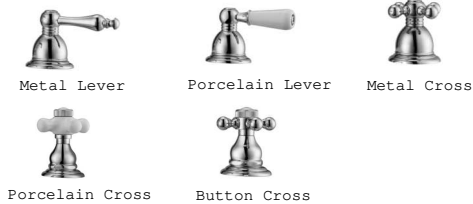

Ceramic disc cartridges
Maximum 1.2 GPM @ 60 psi

Finish	Product Number	Handles	Price
BN	LFW102-ML-BN	Metal lever	$ 344
CP	LFW102-ML-CP	Metal lever	$ 316
ORB	LFW102-ML-ORB	Metal lever	$ 360
BN	LFW102-PL-BN	Porcelain lever	$ 350
CP	LFW102-PL-CP	Porcelain lever	$ 320
ORB	LFW102-PL-ORB	Porcelain lever	$ 364
BN	LFW102-MC-BN	Metal cross	$ 344
CP	LFW102-MC-CP	Metal cross	$ 316
ORB	LFW102-MC-ORB	Metal cross	$ 360
BN	LFW102-PC-BN	Porcelain cross	$ 350
CP	LFW102-PC-CP	Porcelain cross	$ 320
ORB	LFW102-PC-ORB	Porcelain cross	$ 364
BN	LFW102-BC-BN	Metal cross w/porcelain button	$ 344
CP	LFW102-BC-CP	Metal cross w/porcelain button	$ 316
ORB	LFW102-BC-ORB	Metal cross w/porcelain button	$ 360

Schedule C

cUPC/NSF/AB1953 Certified