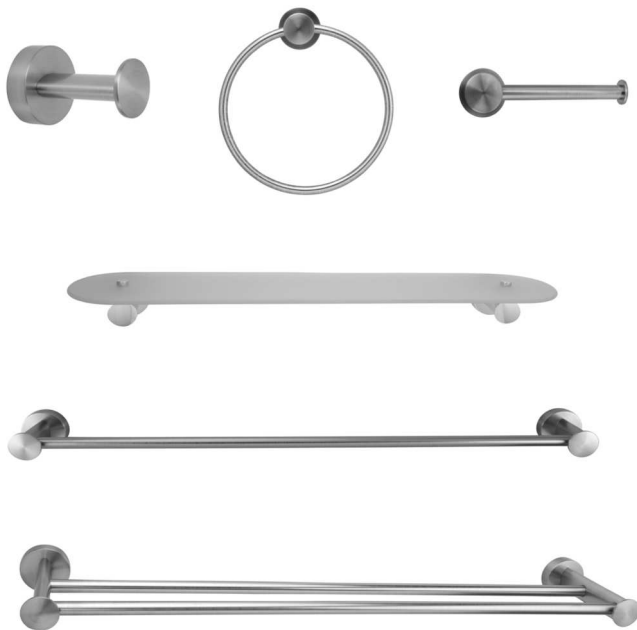

Bath Accessories

Fashion accents
for the home

Bath Accessories

Plumer Bath Accessories

- Brass construction
- Includes concealed hardware
- Wall mount installation

Color	Product Number	Description	Price
AB	ATR106-AB	Towel ring	$ 71
BN	ATR106-BN	Towel ring	$ 66
CP	ATR106-CP	Towel ring	$ 58
MB	ATR106-MB	Towel ring	$ 71
ORB	ATR106-ORB	Towel ring	$ 71
AB	AGS106-AB	Glass shelf	$128
BN	AGS106-BN	Glass shelf	$119
CP	AGS106-CP	Glass shelf	$110
MB	AGS106-MB	Glass shelf	$128
ORB	AGS106-ORB	Glass shelf	$128

Schedule M

Color	Product Number	Description	Price
AB	ARH106-AB	Robe hook	$ 41
BN	ARH106-BN	Robe hook	$ 39
CP	ARH106-CP	Robe hook	$ 33
MB	ARH106-MB	Robe hook	$ 41
ORB	ARH106-ORB	Robe hook	$ 41
AB	ADTB106-18-AB	18" Double towel bar	$196
BN	ADTB106-18-BN	18" Double towel bar	$175
CP	ADTB106-18-CP	18" Double towel bar	$153
MB	ADTB106-18-MB	18" Double towel bar	$196
ORB	ADTB106-18-ORB	18" Double towel bar	$196
AB	ADTB106-24-AB	24" Double towel bar	$216
BN	ADTB106-24-BN	24" Double towel bar	$192
CP	ADTB106-24-CP	24" Double towel bar	$166
MB	ADTB106-24-MB	24" Double towel bar	$216
ORB	ADTB106-24-ORB	24" Double towel bar	$216
AB	ATPH106-AB	Toilet paper holder	$ 60
BN	ATPH106-BN	Toilet paper holder	$ 55
CP	ATPH106-CP	Toilet paper holder	$ 48
MB	ATPH106-MB	Toilet paper holder	$ 60
ORB	ATPH106-ORB	Toilet paper holder	$ 60
AB	ATB106-18-AB	18" Towel bar	$120
BN	ATB106-18-BN	18" Towel bar	$109
CP	ATB106-18-CP	18" Towel bar	$ 96
MB	ATB106-18-MB	18" Towel bar	$120
ORB	ATB106-18-ORB	18" Towel bar	$120
AB	ATB106-24-AB	24" Towel bar	$129
BN	ATB106-24-BN	24" Towel bar	$119
CP	ATB106-24-CP	24" Towel bar	$104
MB	ATB106-24-MB	24" Towel bar	$129
ORB	ATB106-24-ORB	24" Towel bar	$129

Schedule M

Color Code **AB** Antique Brass **BN** Brushed Nickel **CP** Polished Chrome **ORB** Oil Rubbed Bronze **MB** Matte Black