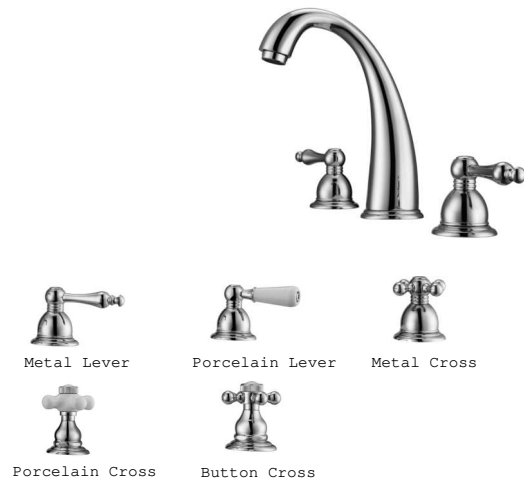

Ceramic disc cartridges

Maximum 1.2 GPM @ 60 psi

Finish	Product Number	Handles	Price
BN	LFW106-ML-BN	Metal lever	$ 368
CP	LFW106-ML-CP	Metal lever	$ 338
ORB	LFW106-ML-ORB	Metal lever	$ 384
BN	LFW106-PL-BN	Porcelain lever	$ 373
CP	LFW106-PL-CP	Porcelain lever	$ 342
ORB	LFW106-PL-ORB	Porcelain lever	$ 388
BN	LFW106-MC-BN	Metal cross	$ 368
CP	LFW106-MC-CP	Metal cross	$ 338
ORB	LFW106-MC-ORB	Metal cross	$ 384
BN	LFW106-PC-BN	Porcelain cross	$ 373
CP	LFW106-PC-CP	Porcelain cross	$ 342
ORB	LFW106-PC-ORB	Porcelain cross	$ 388
BN	LFW106-BC-BN	Metal cross w/porcelain button	$ 368
CP	LFW106-BC-CP	Metal cross w/porcelain button	$ 338
ORB	LFW106-BC-ORB	Metal cross w/porcelain button	$ 384

Schedule C

cUPC/NSF/AB1953 Certified

Color Code   **BN** Brushed Nickel   **CP** Polished Chrome   **ORB** Oil Rubbed Bronze