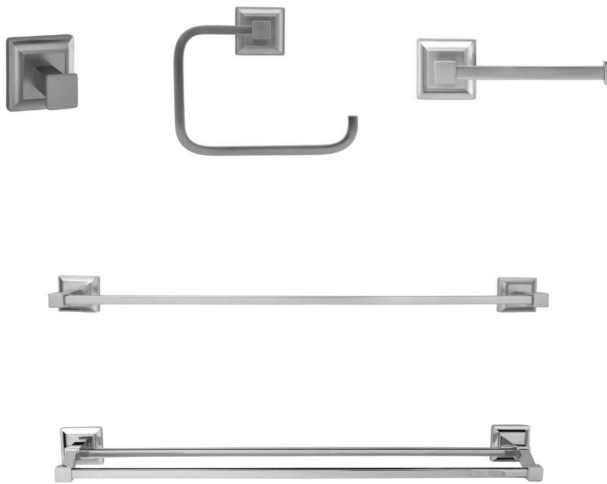

Bath Accessories

Stanton Bath Accessories

- Brass construction
- Wall mount installation
- Includes concealed hardware

Color	Product Number	Description	Price
AB	ARH108-AB	Robe hook	$ 49
BN	ARH108-BN	Robe hook	$ 46
CP	ARH108-CP	Robe hook	$ 40
MB	ARH108-MB	Robe hook	$ 49
ORB	ARH108-ORB	Robe hook	$ 49
AB	ADTB108-18-AB	18" Double towel bar	$220
BN	ADTB108-18-BN	18" Double towel bar	$204
CP	ADTB108-18-CP	18" Double towel bar	$177
MB	ADTB108-18-MB	18" Double towel bar	$220
ORB	ADTB108-18-ORB	18" Double towel bar	$220
AB	ADTB108-24-AB	24" Double towel bar	$251
BN	ADTB108-24-BN	24" Double towel bar	$230
CP	ADTB108-24-CP	24" Double towel bar	$200
MB	ADTB108-24-MB	24" Double towel bar	$251
ORB	ADTB108-24-ORB	24" Double towel bar	$251
AB	ATPH108-AB	Toilet paper holder	$ 65
BN	ATPH108-BN	Toilet paper holder	$ 60
CP	ATPH108-CP	Toilet paper holder	$ 53
MB	ATPH108-MB	Toilet paper holder	$ 65
ORB	ATPH108-ORB	Toilet paper holder	$ 65
AB	ATB108-18-AB	18" Towel bar	$126
BN	ATB108-18-BN	18" Towel bar	$117
CP	ATB108-18-CP	18" Towel bar	$103
MB	ATB108-18-MB	18" Towel bar	$126
ORB	ATB108-18-ORB	18" Towel bar	$126
AB	ATB108-24-AB	24" Towel bar	$136
BN	ATB108-24-BN	24" Towel bar	$126
CP	ATB108-24-CP	24" Towel bar	$108
MB	ATB108-24-MB	24" Towel bar	$136
ORB	ATB108-24-ORB	24" Towel bar	$136

Color	Product Number	Description	Price
AB	ATR108-AB	Towel ring	$123
BN	ATR108-BN	Towel ring	$114
CP	ATR108-CP	Towel ring	$ 98
MB	ATR108-MB	Towel ring	$123
ORB	ATR108-ORB	Towel ring	$123

Schedule M

Schedule M

Color Code **AB** Antique Brass **BN** Brushed Nickel **CP** Polished Chrome **MB** Matte Black **ORB** Oil Rubbed Bronze