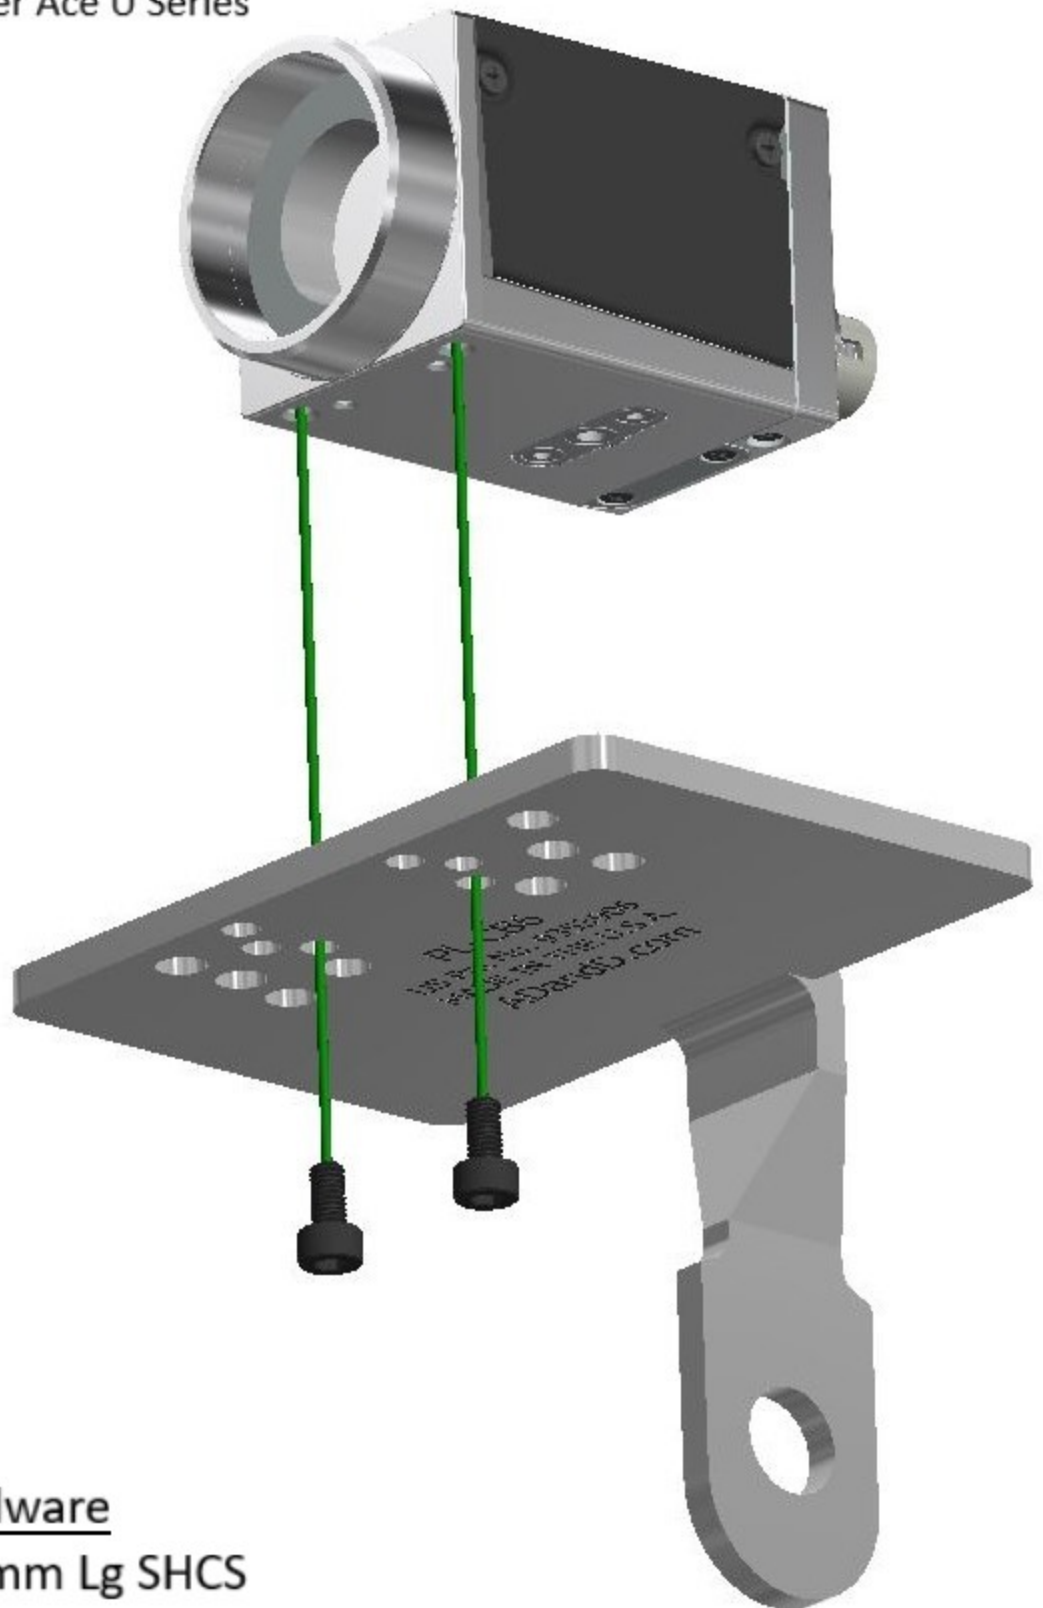

# ADandD Pop Link #PL-CB6

Mounting for Basler Ace U Series

## Included Hardware

(2) M3-.5 X 6mm Lg SHCS