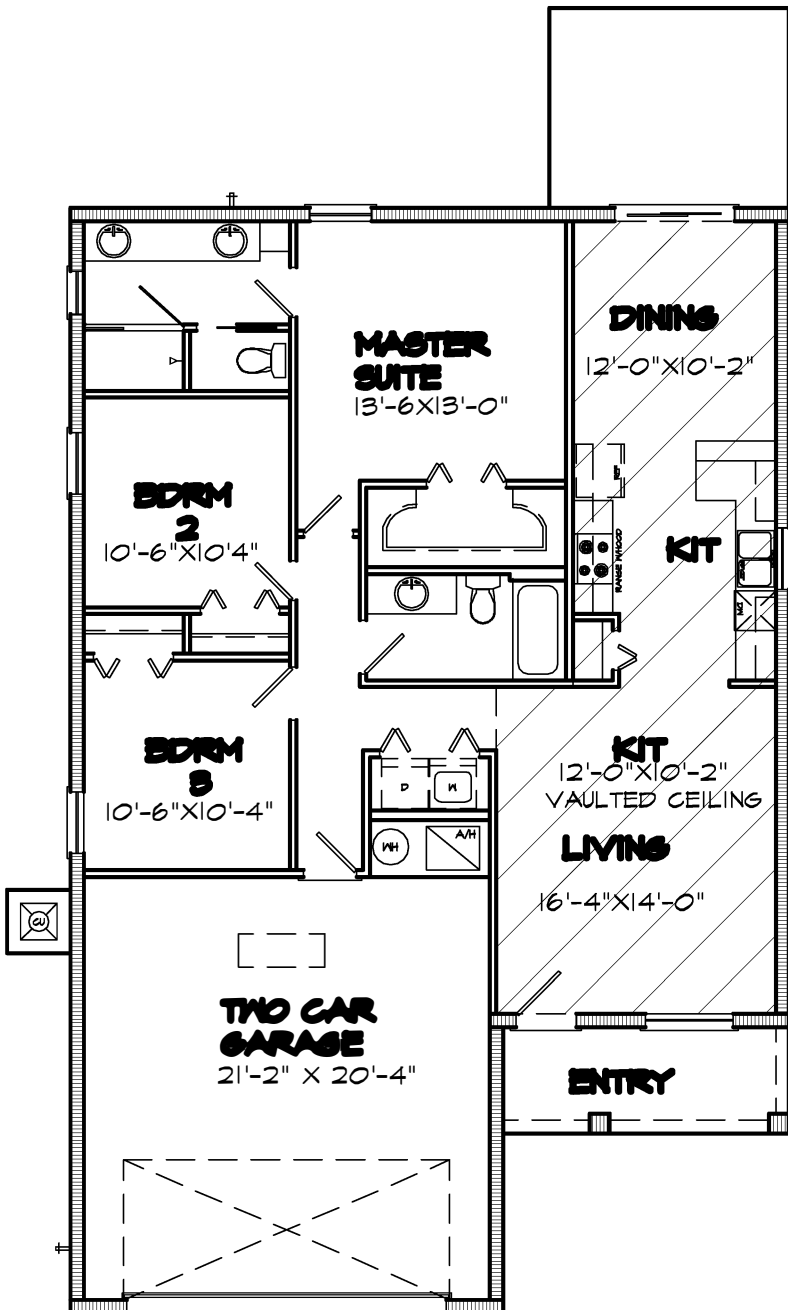

MODEL
1863

EBC

EAGLE BUILDING CONTRACTORS

863.965.0804

LIVING	1319 S.F.
GARAGE	468
ENTRY	76
TOTAL	1863 S.F.