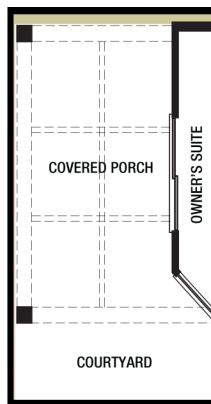

PORTICO

2+ BEDROOM / 2+ BATHROOM / DEN / 2.5 CAR GARAGE

OPTIONS

ZERO THRESHOLD MASTER WALK-IN SHOWER

MASTER WALK-IN SHOWER

SITTING ROOM
8' X 12'

ALT. ELEVATION
EXTENDED FRONT
COVERED PORCH

COVERED PORCH
9' X 16'

FIRST FLOOR STAIR
LOCATION W/ BONUS
ROOM