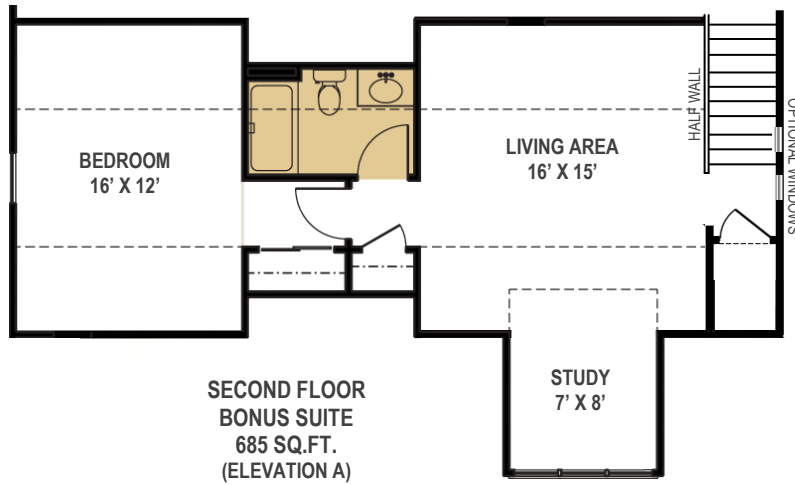

PORTICO

2+ BEDROOM / 2+ BATHROOM / DEN / 2.5 CAR GARAGE

OPTIONS

ZERO THRESHOLD MASTER WALK-IN SHOWER

MASTER WALK-IN SHOWER

SITTING ROOM
8' X 12'

ALT. ELEVATION
EXTENDED FRONT
COVERED PORCH

COVERED PORCH
9' X 16'

FIRST FLOOR STAIR
LOCATION W/ BONUS
ROOM