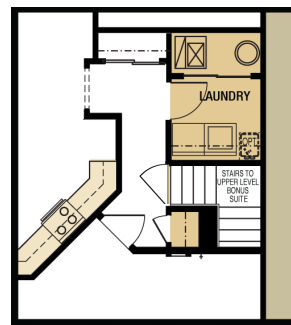

PORTICO

2+ BEDROOM / 2+ BATHROOM / DEN / 2.5 CAR GARAGE

OPTIONS

ZERO THRESHOLD MASTER WALK-IN SHOWER

MASTER WALK-IN SHOWER

SITTING ROOM
8' X 12'

ALT. ELEVATION
EXTENDED FRONT
COVERED PORCH

COVERED PORCH
9' X 16'

FIRST FLOOR STAIR
LOCATION W/ BONUS
ROOM