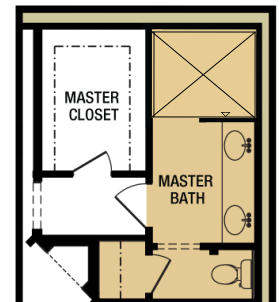

PORTICO

2+ BEDROOM / 2+ BATHROOM / DEN / 2.5 CAR GARAGE

OPTIONS

ZERO THRESHOLD MASTER WALK-IN SHOWER

MASTER WALK-IN SHOWER

SITTING ROOM
8' X 12'

ALT. ELEVATION
EXTENDED FRONT
COVERED PORCH

COVERED PORCH
9' X 16'

FIRST FLOOR STAIR
LOCATION W/ BONUS
ROOM