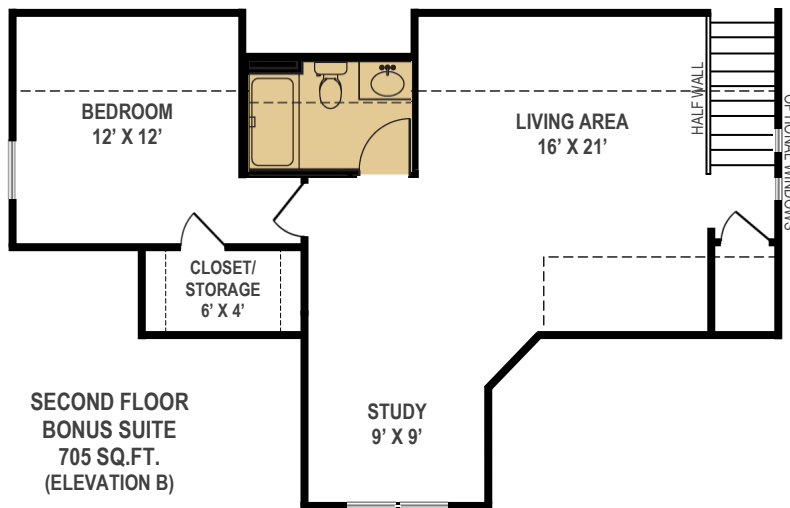

PORTICO

2+ BEDROOM / 2+ BATHROOM / DEN / 2.5 CAR GARAGE

OPTIONS

ZERO THRESHOLD MASTER WALK-IN SHOWER

MASTER WALK-IN SHOWER

SITTING ROOM
8' X 12'

ALT. ELEVATION
EXTENDED FRONT
COVERED PORCH

COVERED PORCH
9' X 16'

FIRST FLOOR STAIR
LOCATION W/ BONUS
ROOM