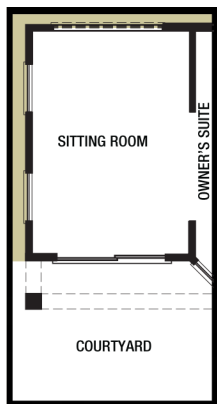

PORTICO

2+ BEDROOM / 2+ BATHROOM / DEN / 2.5 CAR GARAGE

OPTIONS

ZERO THRESHOLD MASTER WALK-IN SHOWER

MASTER WALK-IN SHOWER

SITTING ROOM
8' X 12'

ALT. ELEVATION
EXTENDED FRONT
COVERED PORCH

COVERED PORCH
9' X 16'

FIRST FLOOR STAIR
LOCATION W/ BONUS
ROOM