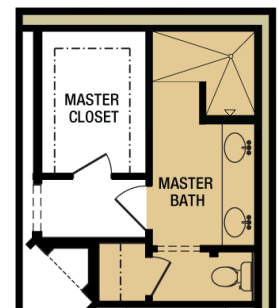

PORTICO

2+ BEDROOM / 2+ BATHROOM / DEN / 2.5 CAR GARAGE

OPTIONS

ZERO THRESHOLD MASTER WALK-IN SHOWER

MASTER WALK-IN SHOWER

SITTING ROOM
8' X 12'

ALT. ELEVATION
EXTENDED FRONT
COVERED PORCH

COVERED PORCH
9' X 16'

FIRST FLOOR STAIR
LOCATION W/ BONUS
ROOM