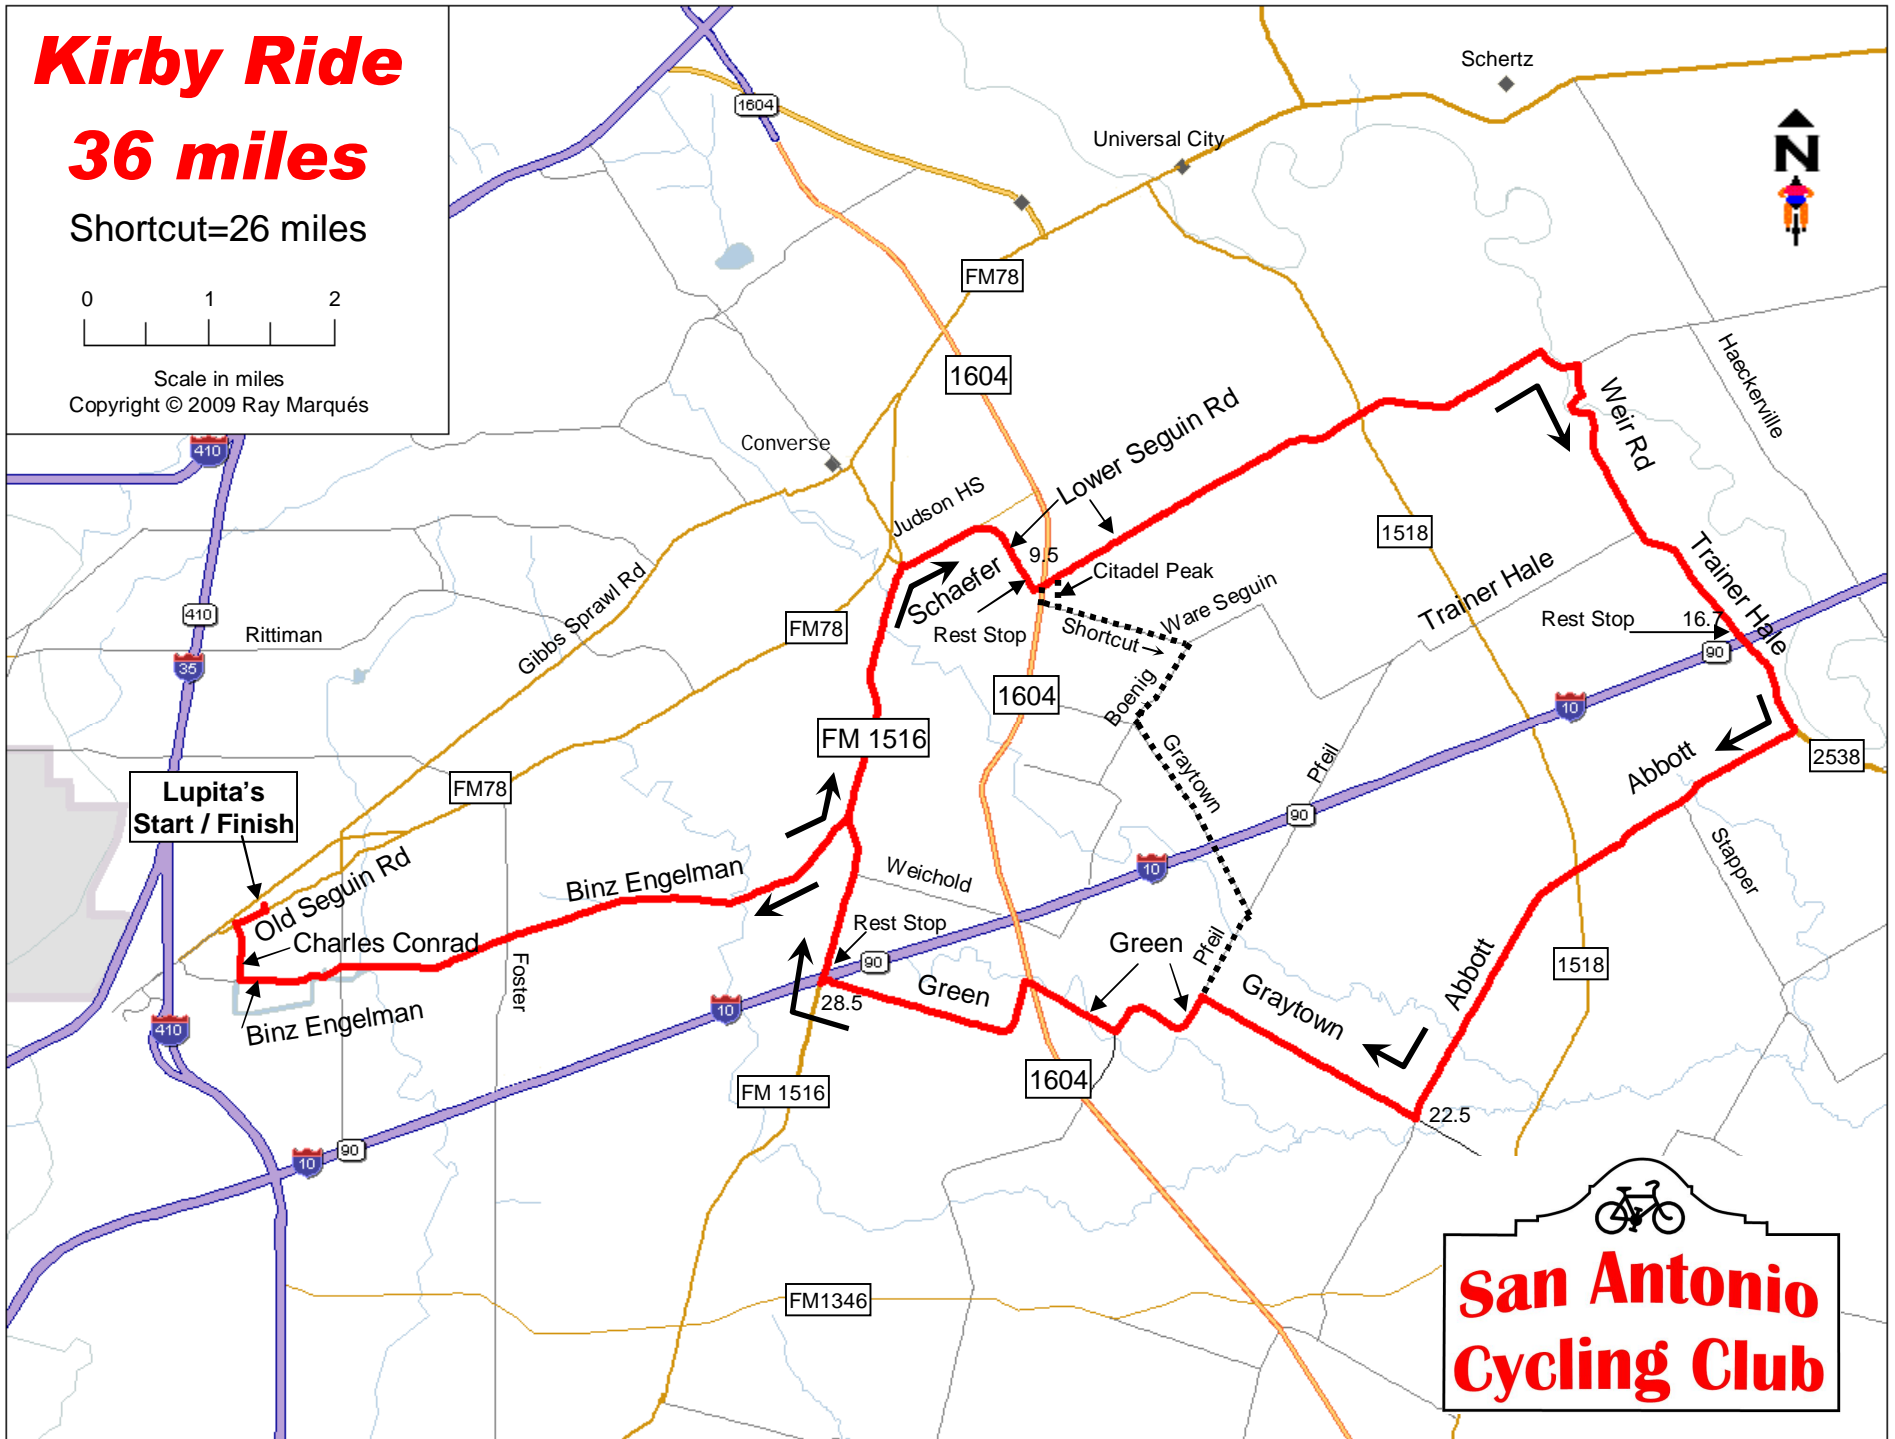

Kirby Ride

36 miles

Shortcut=26 miles

Scale in miles
Copyright © 2009 Ray Marqués

**San Antonio
Cycling Club**