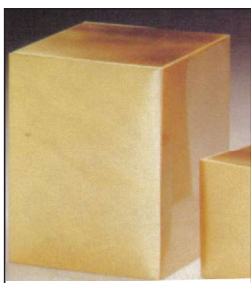

Snap lock gold polished sheet metal urn— lid snaps on permanently once closed. Lightweight 7" h x 5 1/2" w x 5 1/2" d. 212 ci