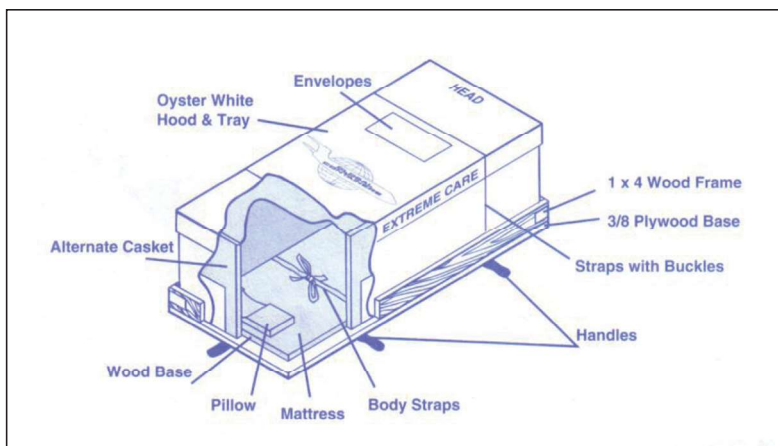

Combination wood base air tray – assembled box: 82” x 29” x 15”. See photo for details.

* All containers ship by truck, not by UPS.