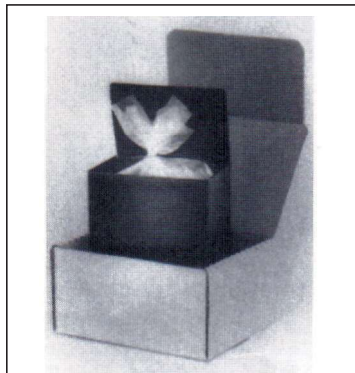

Black polypropylene temporary cremains container – 8 5/16" h x 6 3/8" w x 4 1/2" d. Includes plastic liner and cable tie. Lid attached on hinge. 200 ci. *Bags, white boxes and corrugated shipping boxes also sold separately. 36 per box.