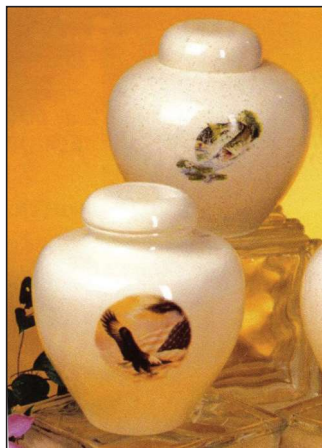

Ceramic urns – outdoor accents. Select fishing, eagle, golf bag or hunting. Approx. 8¾” h x 8 d 214 ci.

Biodegradable cremation urns – for ocean or deep water burial. Recycled earth friendly materials allow urns to float and sink gracefully. On the ocean floor, it will dissolve naturally over time. Select pillow in navy, aqua or natural. 400 ci 14” x 12 ½” x 3”. Select shell in aqua, coral or sand. 400 ci 16” x 16” x 6”. Heart is 200 ci. 8” x 6 ½” x 5 h.