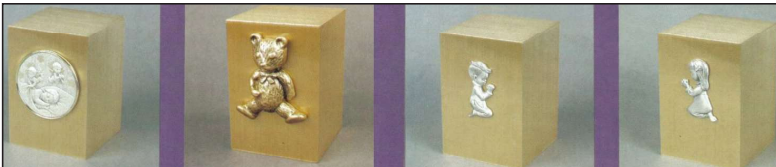

Brown ceramic teddy bear
14 ci. 5 1/4" h x 6" w x 5 1/4" d.

Cherub ceramic angel statue
10ci. 7 1/2" h x 5 1/2" w x 6 1/2" d.

Bronze cube urns

Marble urns – available in white, blue, pink, yellow, green. Select boy or girl porcelain cross. 5 1/2" square x 6 1/2" tall. Teddy bear laser etched urn 6" tall.