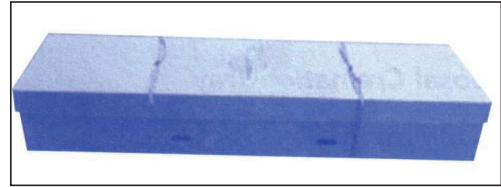

Containers

Cremation containers – direct disposal, double wall corrugated. 4 carry cutouts and 2 straps. 78” x 22” x 12”

See page 72 for infant size.