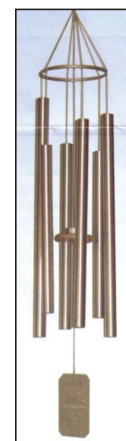

Cremation

Full Size Urns

Dolphin urn – white cultured marble with dolphins. 10.5” h x 8” x 8”. 288 ci

Gothic urn – White cultured marble gothic urn. 9.5” h x 7” x 7”. 210 ci

Clip art cremation urns – 220 ci. Solid maple hardwood with honey maple finish. Twenty highly detailed images reflecting serenity of nature.
 • cube: 6¾”sq x 9” h
 • rectangle – 6¾”d x 9”l x 6¾” h

Cast bronze cube urn – pewter tree. Also TV remote, football, golf

Wind chime keepsake – lovely chimes with clarity in C key. Choose E (42” long) or A minor (54” long).

Cremation

Full Size Urns

Bronze cube urns with bronze appliques.
208 ci, 8" h x 5 1/2" w x 5 1/4" d.