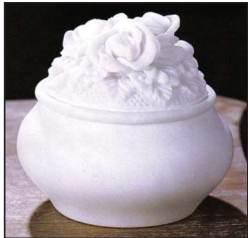

Ceramic urns

- fawn - 63 ci. 6.40" h x 4 3/4" dia
- cub - 23 ci. 6" h x 3 5/8" dia.

Child Accessories

Ceramic baby booties with ribbon shoelace. 5 ci. 2" h x 3 3/4" dia. Select white, pink, blue.

Baby pins with card– select silver or gold trim. Select pink or blue enamel; Our Lady of Grace. *Also available: crucifix, cross, angel, or dove pins.

Childs 16" rosary – select black or white glass bead. Crystal 18" heart shaped rosary.

Delicate sterling silver cross – on 18" stainless steel chain. Gift boxed.

Cremation

Keepsake Urns

Piano keepsake urn – cast bronze and metal alloy. 4 ¾" x 7 ½" x 10".

Flowered keepsake urn – white cultured marble. 4 ½" square. 6 ¾" ci.

Cultured white marble heart – 1 ¾" high x 3 ¼" wide x 3 ¼" deep. 3.9 ci

Golf deskset – golfball clock and pen in holder. Brass engraving plate conceals 1 ci of cremains. 3 ¼" h x 7" w x 3 ½" d.