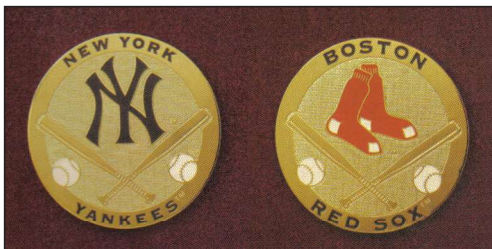

Team medallions – 2” bronze with enamel color. Many universities available. All NFL teams available.

Bronze borders – choose sunburst or roman. Wreath also available (not shown).

Baseball medallions – all MLB teams available. 2” bronze with enamel color.