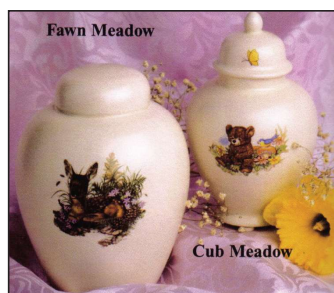

Brown ceramic teddy bear
14 ci. 5 1/4" h x 6" w x 5 1/4" d.

Cherub ceramic angel statue
10ci. 7 1/2" h x 5 1/2" w x 6 1/2" d.

Bronze cube urns

Marble urns – available in white, blue, pink, yellow, green. Select boy or girl porcelain cross. 5 1/2" square x 6 1/2" tall. Teddy bear laser etched urn 6" tall.

Ceramic urns

- fawn - 63 ci. 6.40" h x 4 3/4" dia
- cub - 23 ci. 6" h x 3 5/8" dia.

Child Accessories

Ceramic baby booties with ribbon shoelace. 5 ci. 2" h x 3 3/4" dia. Select white, pink, blue.

Baby pins with card– select silver or gold trim. Select pink or blue enamel; Our Lady of Grace. *Also available: crucifix, cross, angel, or dove pins.