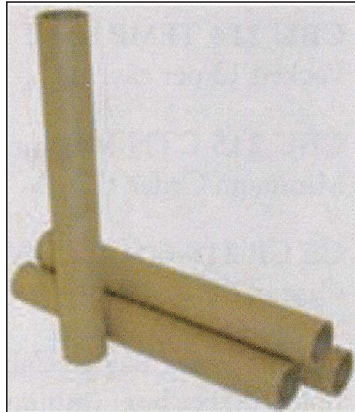

Cremation rollers – 2 3/8" dia. x 18" long. 60 per box.