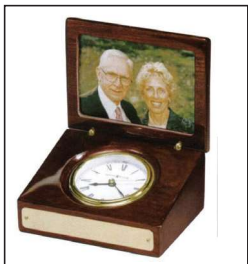

Dual keepsake – brass engraving plate conceals two keepsake capsules, 1 ci each. 3" h x 5 ½" w x 4 ¼" d.