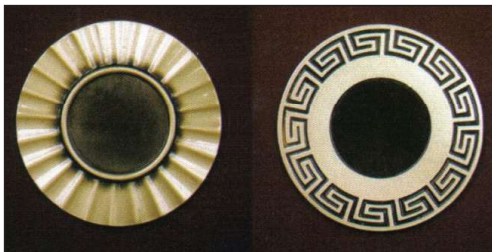

Paw print cot cover available.

Plastic dog bone – says “faithful friend”. 72 ci. 2 ¾” h x 8 ¾” w x 5” d

Cremation

Medallions

Bronze medallions – 2” bronze with enamel accent color shown with wreath border. Silver and solid bronze also available. 4” medallions also available.

Team medallions – 2” bronze with enamel color. Many universities available. All NFL teams available.

Bronze borders – choose sunburst or roman. Wreath also available (not shown).

Baseball medallions – all MLB teams available. 2” bronze with enamel color.