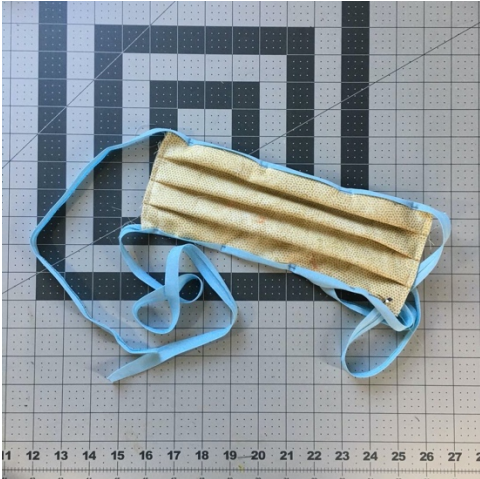

sewBoise Covid-19 Masks

*Made to order. Please specify sizes. (Lg, Med. Or Child)

The Simplified Pleated Mask

-2 layers of cotton with ties
-\$9.75 ea.

The Shaped Mask

- 2 layers of cotton with a pocket for added filtration between the layers
- with ties or ear loops
- \$12.25 ea.

3-Layer Pleated Mask (no pocket)

- Quilting cotton on the outside, cotton organdy in the middle, and organic bamboo jersey on the face side.
- Elastic included to cup the nose and chin, as well as bamboo-covered elastic ear loops
-\$19 ea.