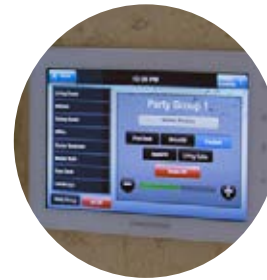

DISTRIBUTED AUDIO AND VIDEO

Enjoy your favorite playlist in the kitchen while the kids listen to top 40 hits by the pool. With distributed audio and video systems from EHE, you can play your favorite music and television shows throughout your home while your family enjoys their favorites at the same time.

LIGHTING CONTROLS

Add ambiance, convenience, and security with just the right lighting for dining, displaying artwork, relaxing at home, or when you're away. Lighting control solutions from EHE let you create the perfect atmosphere for each area of your home using preset lighting moods or custom programs.

MOTORIZED WINDOW TREATMENTS

Choose from a range of custom motorized window treatments for precise light control and a reduced carbon footprint. Control your shades with the touch of a button or set automated programs based on time of day. So quiet you won't even hear them raise and lower!

NETWORK INFRASTRUCTURE

The backbone of your home's automation is a reliable infrastructure of high-quality wiring and electrical components. EHE can design and install a robust network to link your touch panels, computers, televisions, audio, Internet, and more to give you convenient control of your unique home.