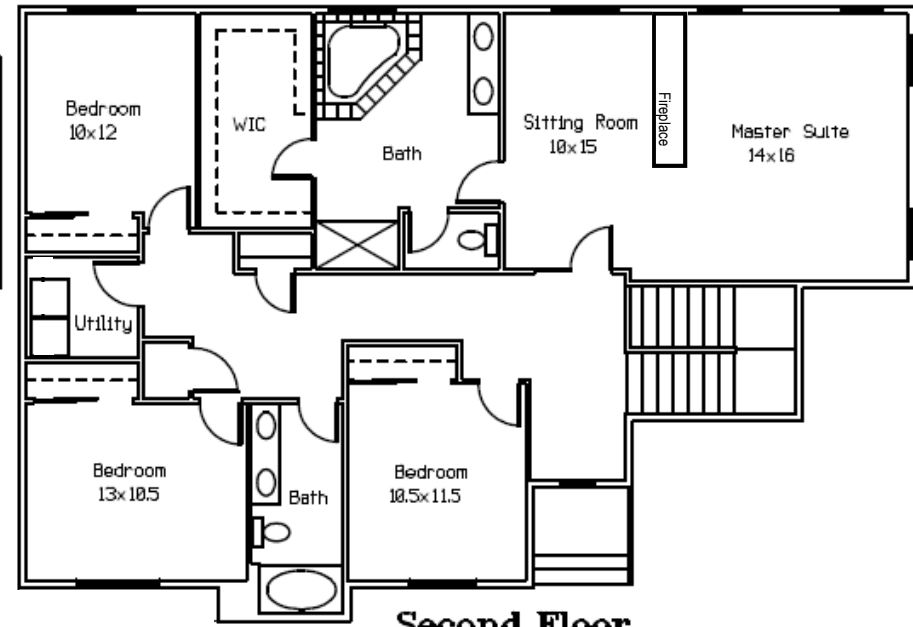

# Taylor's Landing 2743 Plan

4 Bedroom, 2.5 Bath, Dining Room,  
Patio, 3 Car Garage

Approximately 2743 sf

**First Floor**

**Second Floor**