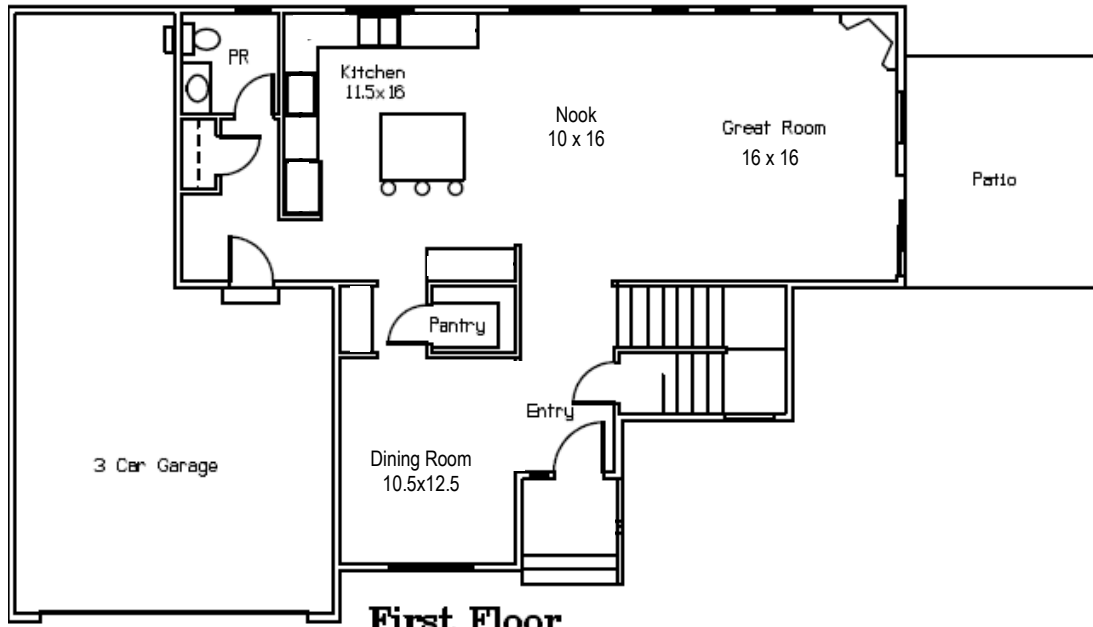

# Taylor's Landing 2743 Plan

4 Bedroom, 2.5 Bath, Dining Room,  
Patio, 3 Car Garage

Approximately 2743 sf

**First Floor**

**Second Floor**