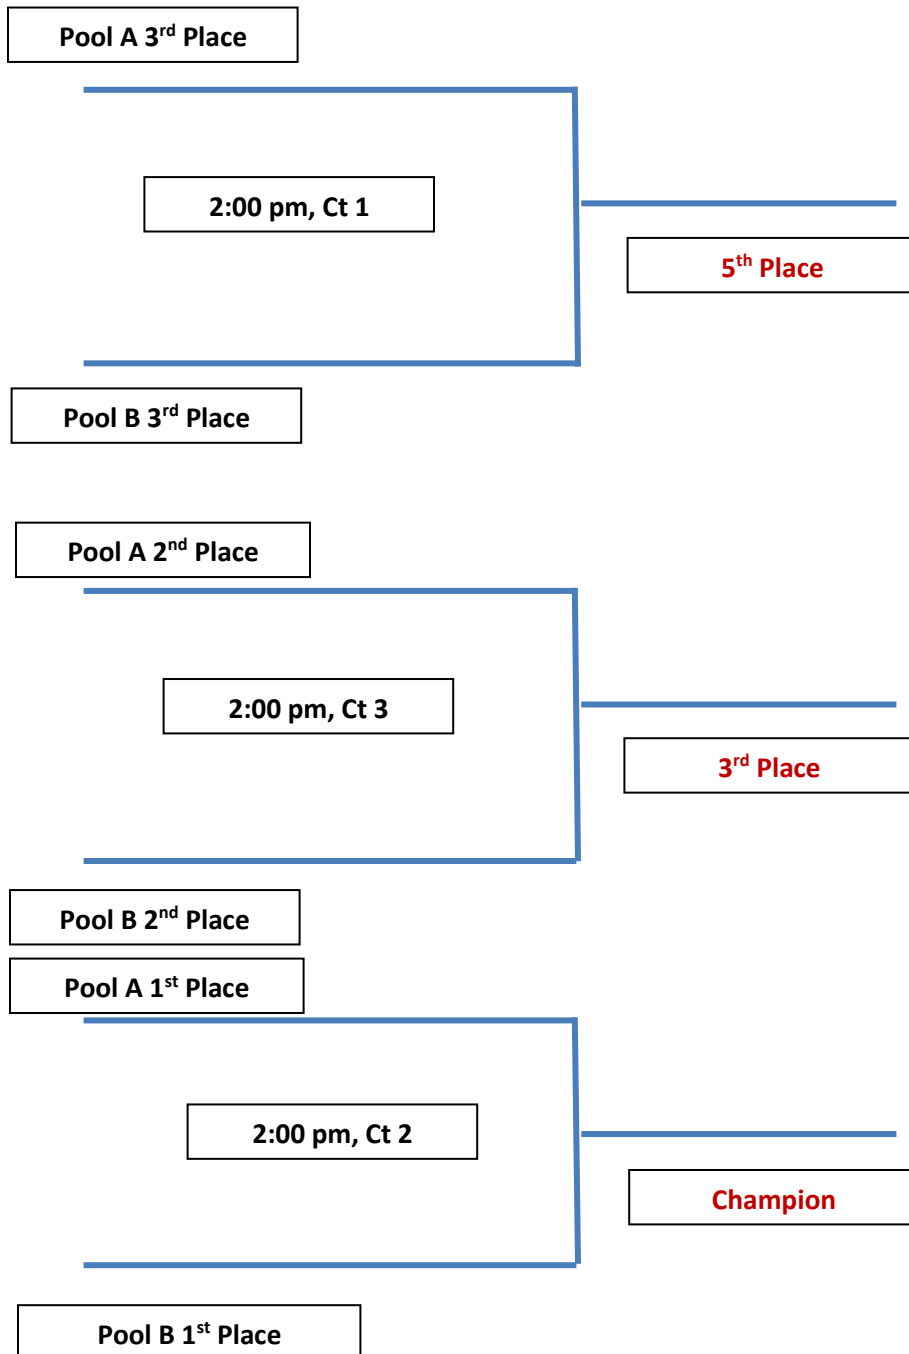

**FORMAT:** Teams will play 2 games in pool play. Following Pool Play, #3 seeds in each pool will play for 5/6<sup>th</sup> place. Following Pool Play, #2 seeds in each pool will play for 3<sup>rd</sup>/4<sup>th</sup> place. Following Pool Play, #1 seeds in each pool will play for the Championship.

**Sunday, December 30**

**14U Girls Division**

**Power 2 Play Sports Event Center**

5699 Crooked Stick Dr., Windsor, CO 80550

**POOL A**

**First team listed is home team and wears light jerseys**

<b>DATE</b>	<b>LOCATION</b>	<b>TIME</b>	<b>COURT</b>	<b>GAME</b>
Sunday, December 30	P2PS Event Center	9:00 am	1	1 vs 2
Sunday, December 30	P2PS Event Center	10:00 am	1	1 vs 3
Sunday, December 30	P2PS Event Center	12:00 pm	1	2 vs 3

**POOL B**

**First team listed is home team and wears light jerseys**

<b>DATE</b>	<b>LOCATION</b>	<b>TIME</b>	<b>COURT</b>	<b>GAME</b>
Sunday, December 30	P2PS Event Center	9:00 am	2	1 vs 2
Sunday, December 30	P2PS Event Center	10:00 am	2	3 vs 2
Sunday, December 30	P2PS Event Center	12:00 pm	2	3 vs 1

**Sunday, December 30**  
**14U Girls Division**