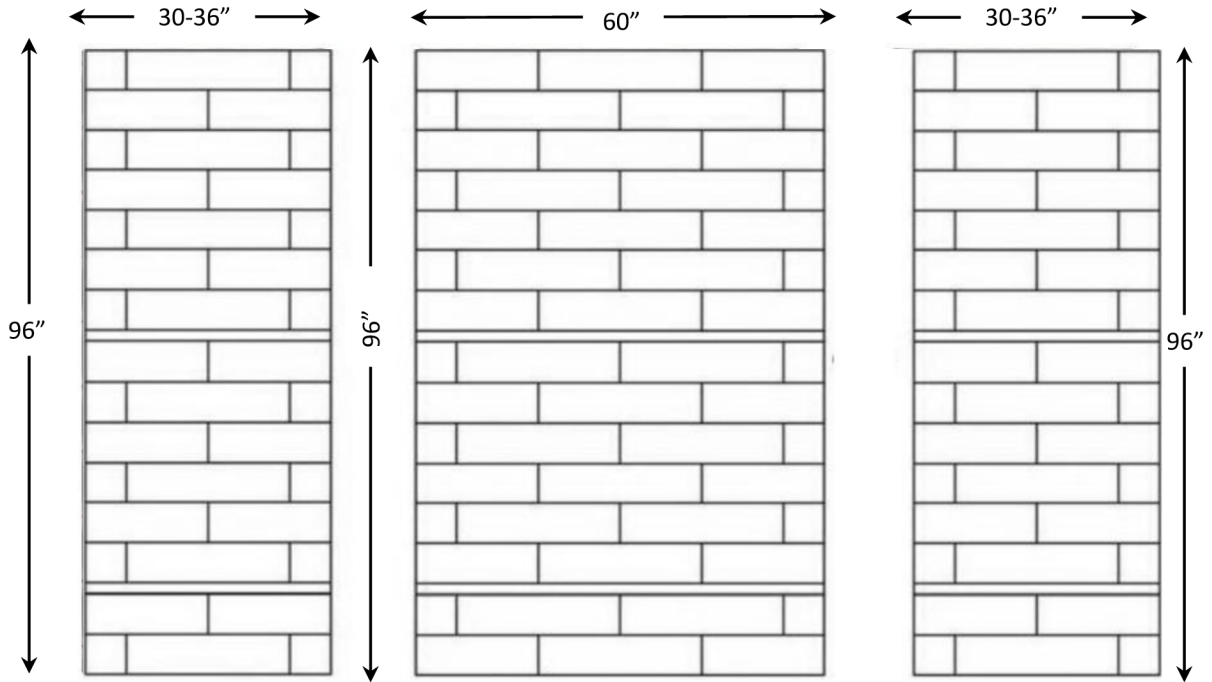

# SS-5600

## Standard Features:

- Individual brick size 6" x 24" ( 15 x 61 cm)
- Up to 96" (244 cm) Max height.
- Back Wall: 60" (152 cm) Max width.
- Side Walls: Up to 36"(91 cm) Max width.
- ¼ Nominal thickness.
- Gloss & Matte Finish.

## Optional Accesories:

- 2 x 1 ¼" x up to 96" Trim Strips
- 2 x ¾" x up to 96" Trim Strips
- Soap Dishes
- Shampoo Shelves
- Foot Rests
- Accessorie ledge

[www.ffeinternational.ca](http://www.ffeinternational.ca)