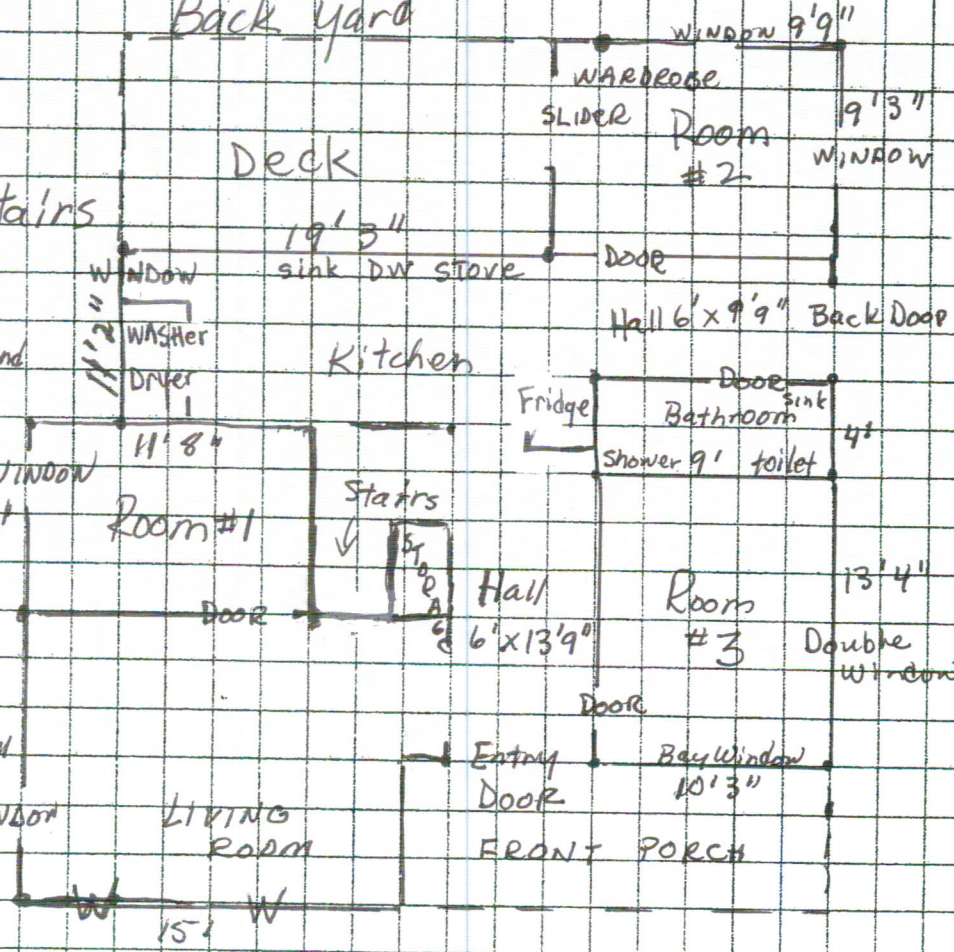

Back yard

WINDOW 9'9"

WARDROBE  
SLIDER Room #2  
19'3" WINDOW

38 COURT STREET

6 Bedroom  
2 Bath

Downstairs

Laminate floors and tile

P  
A  
R  
K  
I  
N  
G

UPSTAIRS

Bedrooms 4 and 5 have a closet. #2 has a wardrobe.

Bedrooms are laminate flooring.

Bathroom is tile.