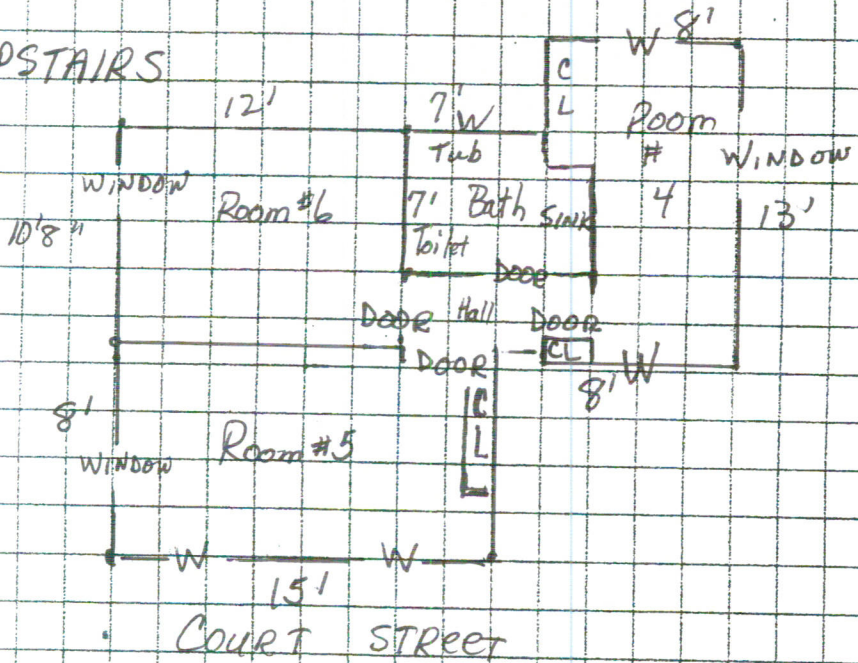

Back yard

WINDOW 9'9"

WARDROBE  
SLIDER Room #2  
19'3" WINDOW

38 COURT STREET

6 Bedroom  
2 Bath

Downstairs

Laminate floors and tile

P  
A  
R  
K  
I  
N  
G

UPSTAIRS

Bedrooms 4 and 5 have a closet. #2 has a wardrobe.

Bedrooms are laminate flooring.

Bathroom is tile.