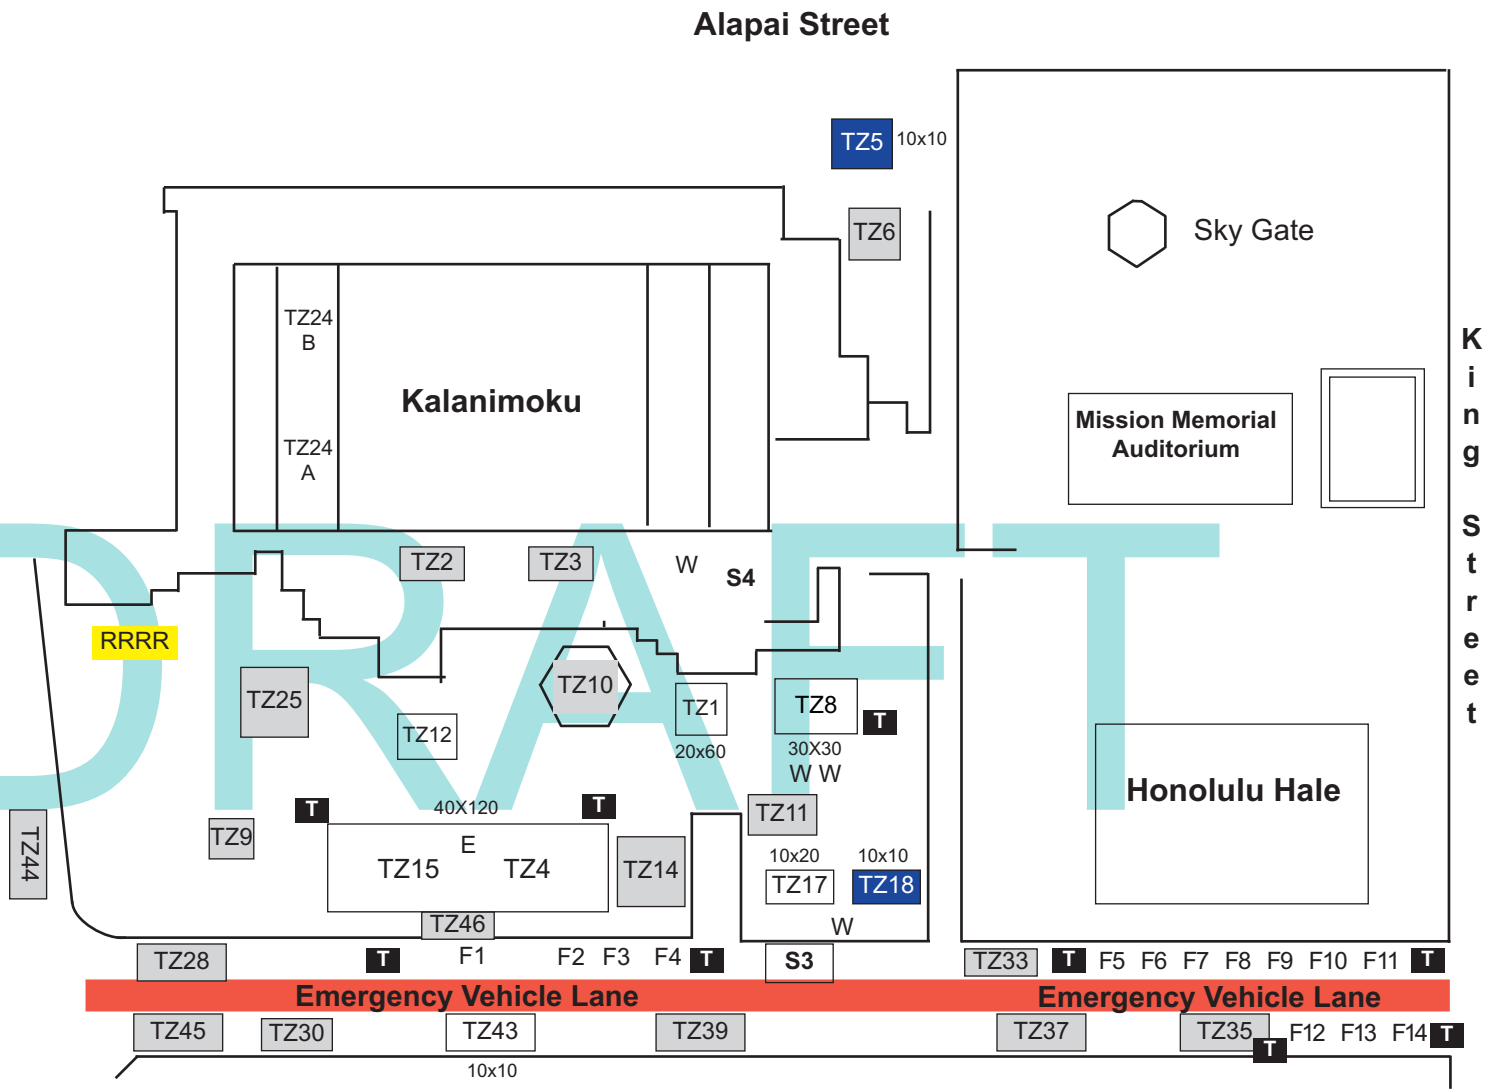

TRAIN STATION
TS1 Beretania/Punchbowl
TS2 Richards/Beretania

EVENTS IN CAPITOL
 Kalani High School/
 Model Clay Boat Activity (Auditorium)
 Space Exhibits (Chamber Level)
 Respite/ Breast Feed Area (Room 224)

STAGES
 S1 Iolani Palace Ground
 S2 Capitol Rotunda

B Bouncer/ Heathers Inflatables
P Picnic Area
R Restrooms
W Water Dispenser
E Fire Extinguisher
T Trash Receptacle

TOURS
 T1 The Judiciary
 T2 Iolani Palace
 T5 HI State Art Museum

ATM (Chamber Level)
 Across from Snack Shop

* Capitol Restrooms located on upper floors and chamber level

Kalanimoku 2017

- TZ1 PG-13 Interactive Activities
- TZ2 Table Tennis
- TZ3 Table Tennis
- TZ4 Financial/Entrepreneurship Zone
- TZ5 Information
- TZ6 Obstacle Course
- TZ8 Volunteer Hospitality
- TZ9 Golden Horde
- TZ10 Dragon Castle
- TZ11 Obstacle Course
- TZ12 Olelo Community Media
- TZ14 Archery
- TZ15 Teen Zone Activites
- TZ17 Backstage
- TZ18 Information
- TZ24A Teen/Financial Overflow
- TZ24B Youth Challenge
- TZ25 Spike n' Serve Volleyball
- TZ28 Aloha Shelby & Mustang Car Club
- TZ30 Kokua Bikes USA
- TZ33 Kama'aina Kids Rope Maze
- TZ35 US Army Humvee and Drills
- TZ37 Kama'aina Kids Climbing Wall
- TZ39 AMR Ambulance
- TZ43 Lions Club/ Ohana Health/ Project Vision Screening
- TZ44 Golden Gate Food Truck (McDonald's)
- TZ45 Lowriders Pride Car Club
- TZ46 Tails of Aloha

- F1 - BizGym/Lemonade Alley
5 Tables
- F2 - Pizza Hut
- F3 - Gordon Biersch
- F4 - Woody's Hot Dogs
- F5 - Jamba Juice
- F6 - Simply Ono
- F7 - Mark's Specialties

- F8 - Elena's Filipino Food
- F9 - Serg's Mexican Kitchen
- F10 - Grinds 2da Max
- F11 - Slush Puppies
- F12 - Linaka's Catering
- F13 - Da Spot
- F14 - L & L Hawaiian BBQ