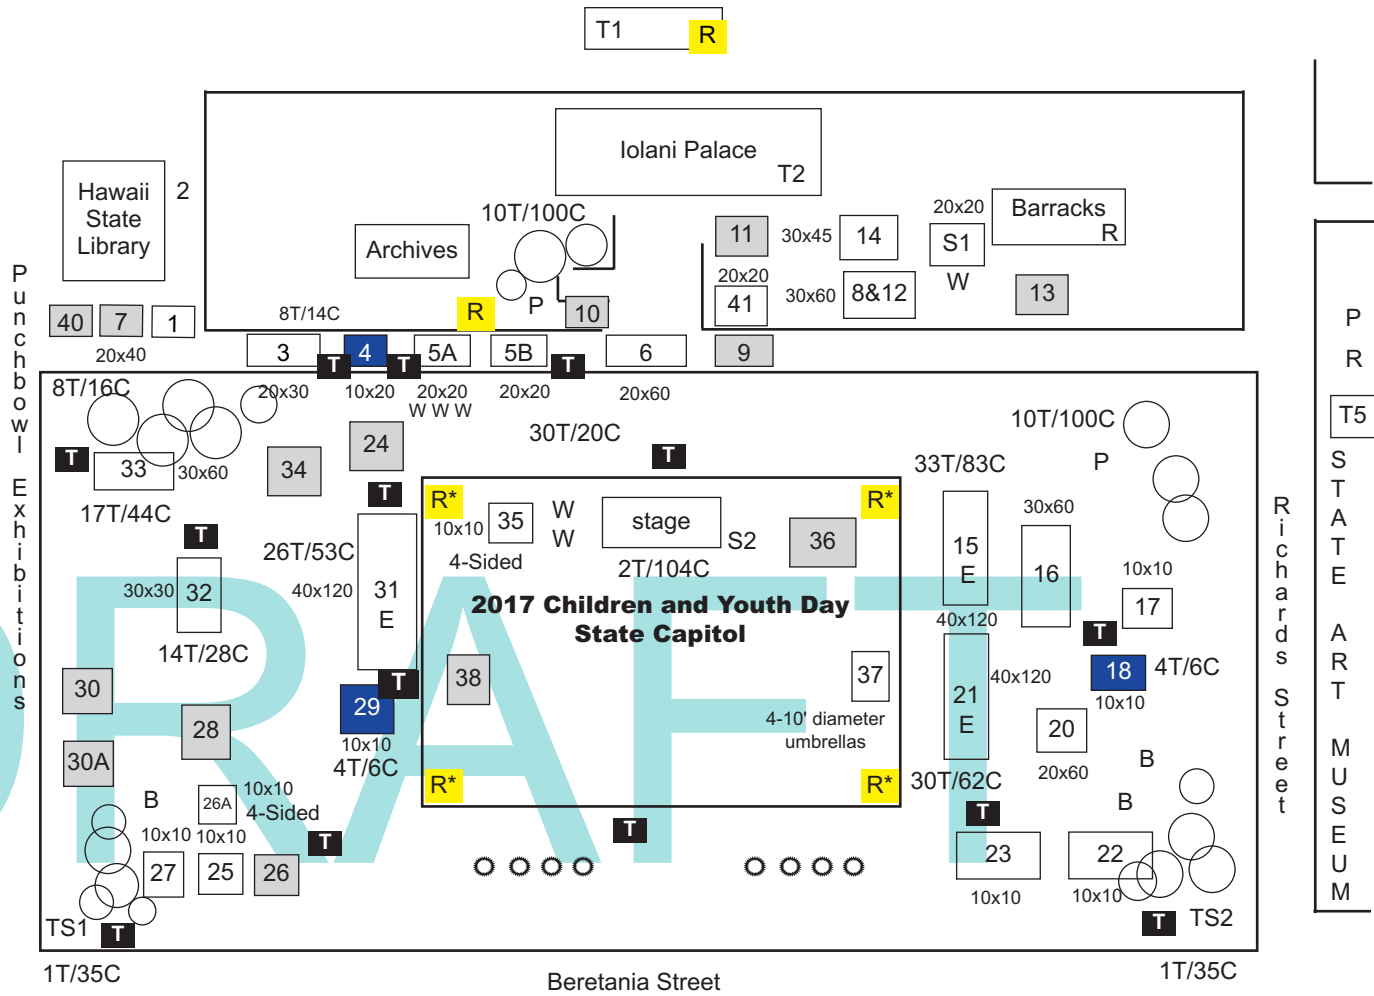

2017 Children and Youth Day State Capitol

- 1 Hawaii Air National Guard
- 2 Green Zone: Recycling Drop-Off
- 3 Green Zone
- 4 Event Check-In
- 5A Volunteer Hospitality Drinks
- 5B Hospitality Supply Tent
- 6 Volunteer Hospitality Food
- 7 Monsanto Vegetables and Insects
- 8 Farm to School Zone
- 9 Key Club
- 10 Keola O Ke Kai Canoe Club
- 11 Throw Net Maker and Hawaiian Sled
- 12 Cultural Activities
- 13 Fun Fitness Obstacle Course
- 14 Scouting Zone
- 15 Children's Interactive Activities
- 16 Kaiser Permanente
- 17 First Aid
- 18 Information
- 20 Healthy Hawaii Youth
- 21 Children's Interactive Activities
- 22 i9 Sports
- 23 Meadow Gold Dairies/AYSO Soccer
- 24 United States Tennis Association (USTA) Hawaii
- 25 McDonald House Charities of HI
- 26 McDonalds Happy Meal Tent
- 26A McDonalds Supply Tent
- 27 Moms in Hawaii
- 28 Bulls Soccer Stadium
- 29 Information
- 30 Summit Media
- 30A McDonalds Belfor Truck
- 31 Children's Interactive Activities
- 32 Mālama: Perinatal, Neonatal, Toddlers (0-2 yrs)
- 33 Early Learning (3-5 yrs)
- 34 UH Institute of Astronomy
- 35 Entertainers Area
- 36 Olelo Community Media
- 37 Goodie Bags
- 38 Goodie Bags
- 39 Keiki Car Seat Check-Up
- 40 Kama'aina Kids
- 41 Ohana Hewahewa

TRAIN STATION
TS1 Beretania/Punchbowl
TS2 Richards/Beretania

EVENTS IN CAPITOL
 Kalani High School/
 Model Clay Boat Activity (Auditorium)
 Space Exhibits (Chamber Level)
 Respite/ Breast Feed Area (Room 224)

- F1 - BizGym/Lemonade Alley
5 Tables
- F2 - Pizza Hut
- F3 - Gordon Biersch
- F4 - Woody's Hot Dogs
- F5 - Jamba Juice
- F6 - Simply Ono
- F7 - Mark's Specialties

- F8 - Elena's Filipino Food
- F9 - Serg's Mexican Kitchen
- F10 - Grinds 2da Max
- F11 - Slush Puppies
- F12 - Linaka's Catering
- F13 - Da Spot
- F14 - L & L Hawaiian BBQ

- STAGES**
- S3 Punchbowl St. Jam
 - S4 PG-13 Entertainment

- R Restrooms
- P Picnic Area
- F Food Trucks
- W Water Dispenser
- E Fire Extinguisher
- T Trash Receptacle