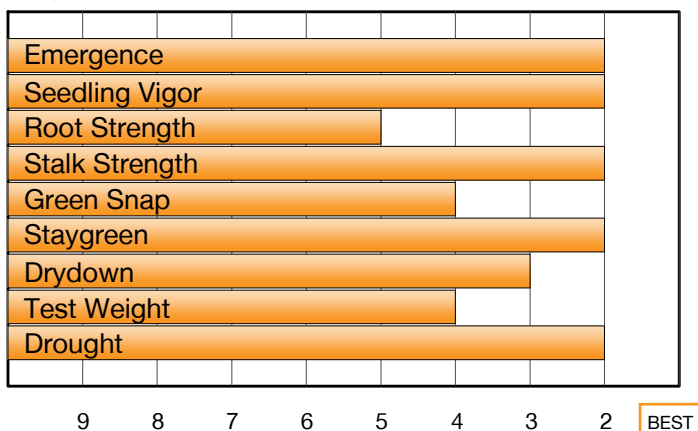

G05T82

RM:
105

Brands Available:

G05T82-3122 E-Z Refuge G05T82-GT

EXCELLENT TOP-END YIELD WITH STRONG AGRONOMICS TO MAXIMIZE GROWER PRODUCTIVITY

- Adapted to continuous corn acres
- Fantastic late-season plant health and stalk strength allows movement south of zone
- Good drought tolerance allows for flexible placement on soil types

Relative Maturity	
105	
Silk RM	Black Layer RM
105	105
Silk GDU	Black Layer GDU
1355	2550

Agronomic Characteristics

Adaptation to Soil Types

Drought Prone	★
High pH*	●
Highly Productive	★
Variable	★
Poorly Drained	★