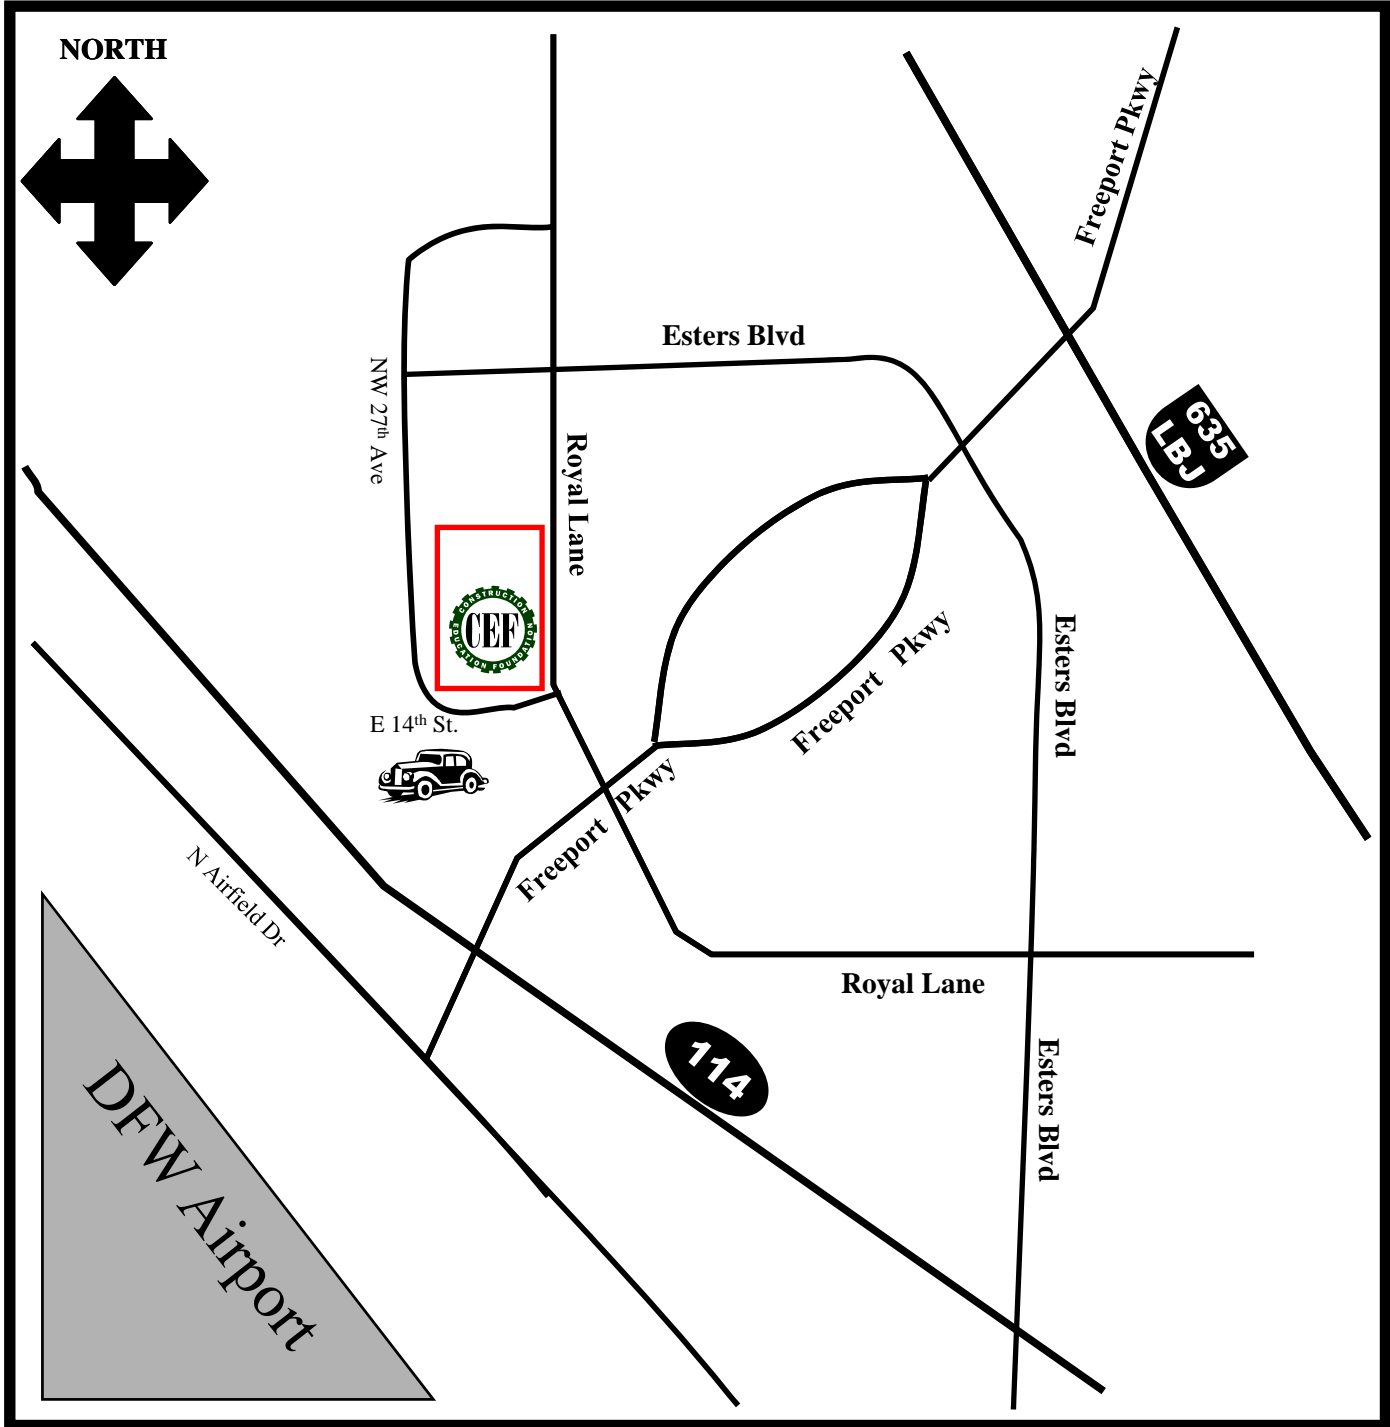

DFW Education Center
1401 Royal Lane W.
(Use "E. 14th St" for GPS)
Irving, TX 75063
972-574-5200

You will need to turn on to 14th street in order to access the parking lot.
Student parking lot is on the left, and staff/faculty parking lot is in front of the building. However, you can park in the staff/faculty parking lot during the day.

Students: Enter through double doors that say "Main Entrance."

CEF Visitors/Guests: Enter through far north door (CEF logo on window)

Student Parking