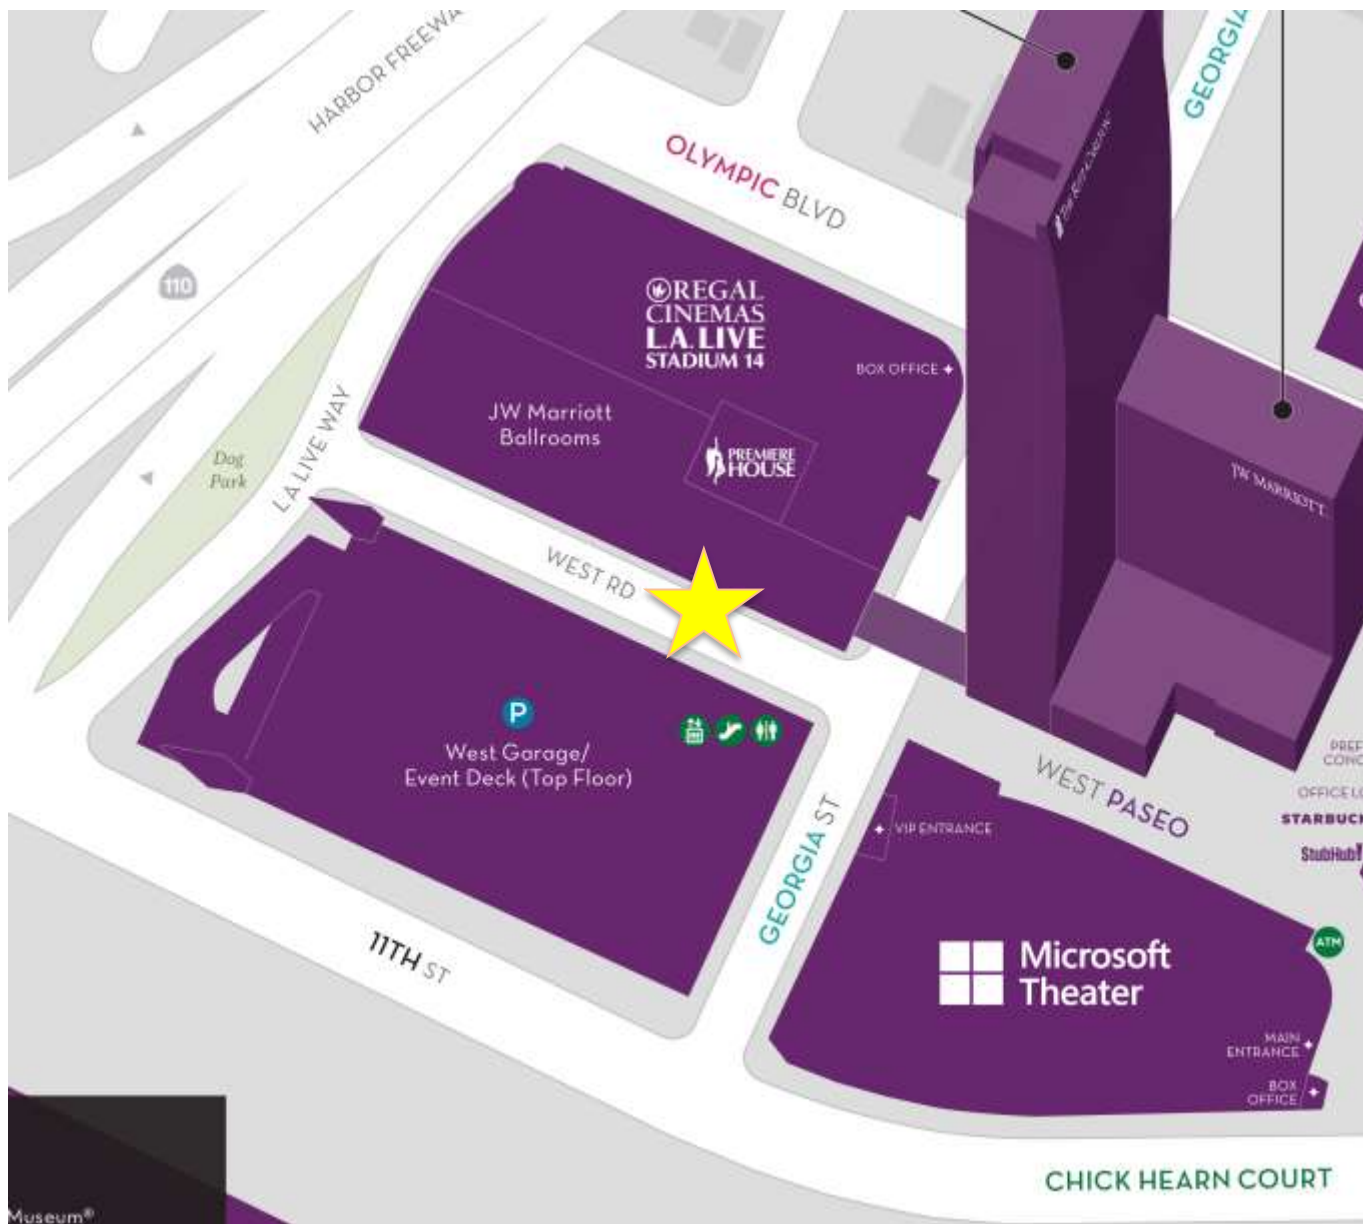

# JW Marriott West Road Valet Parking

### Driving Directions from North:

#### 110 Freeway Southbound:

- Exit Olympic Blvd. and turn right at end of ramp
- Turn right at Olympic Blvd.
- Turn right at Georgia St.
- Turn right in the first driveway (West Road)
- Arrive at **\*West Road Valet\***

#### 405 Fwy north to 110 Fwy north (Harbor Fwy/Los Angeles)

- Take 110 Fwy north and transition to the 10 Fwy West
- Take the Pico Blvd. off ramp
- Continue north past Pico Blvd. (on L.A. Live Wy.)
- Go past 11th Street
- Turn right at Olympic Blvd.
- Turn right at Georgia St.
- Turn right in the first driveway (West Road)
- Arrive at **\*West Road Valet\***