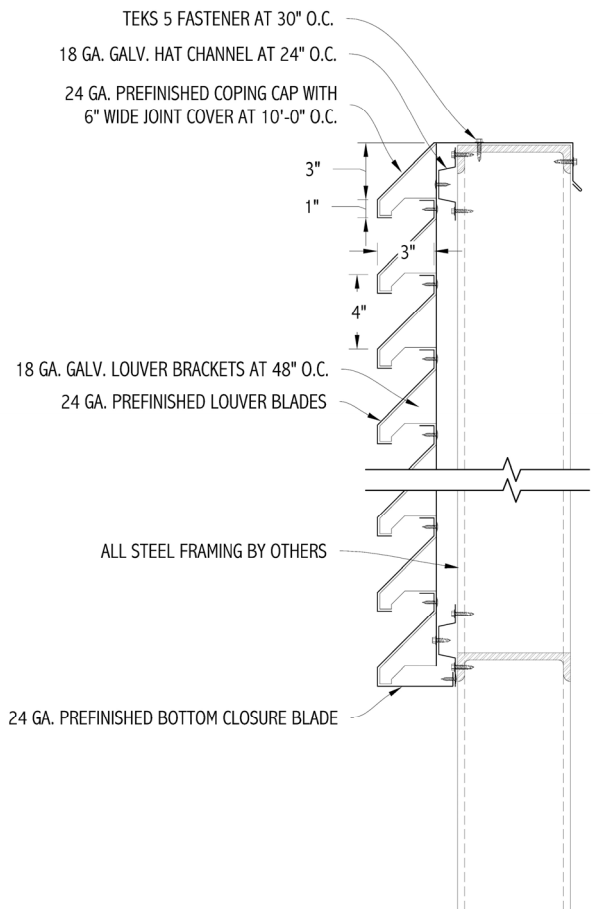

ASM E-S Louver System

The ASM E-S Louver System features:

- Designed to hide unwanted views of mechanical equip., HVAC equip., trash enclosures, and other applications
- Allows air flow
- Available in various materials & gauges (Steel, Aluminum)
- We work with the top sheet metal manufacturers for a wide range of material, color, and finish options

Please contact us for more information regarding pricing, installation, detailing, or for any questions you may have.
11/18/2021