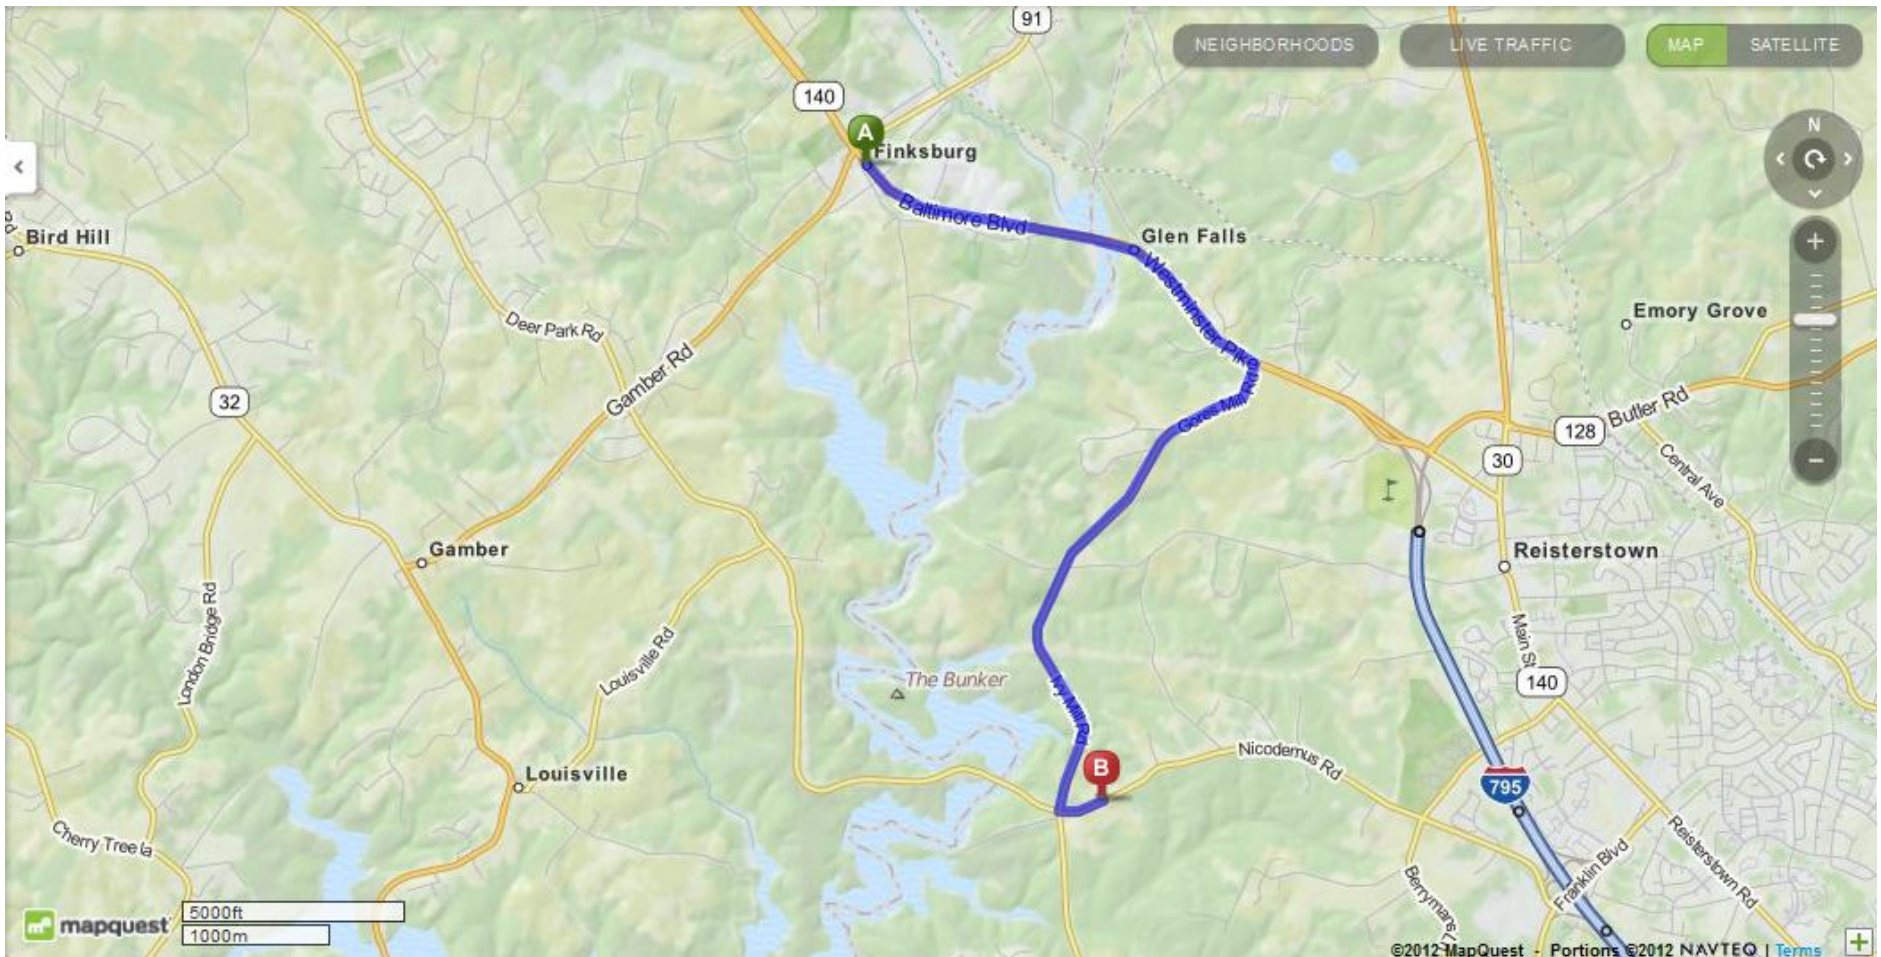

From Finksburg

From Finksburg

MD-140 E

Right onto Gores Mill Rd

0.6 mi. to slight left onto Ivy Mill Rd.

Left onto Nicodemus Rd.

0.2 mi. to Baltimore Humane Society on left